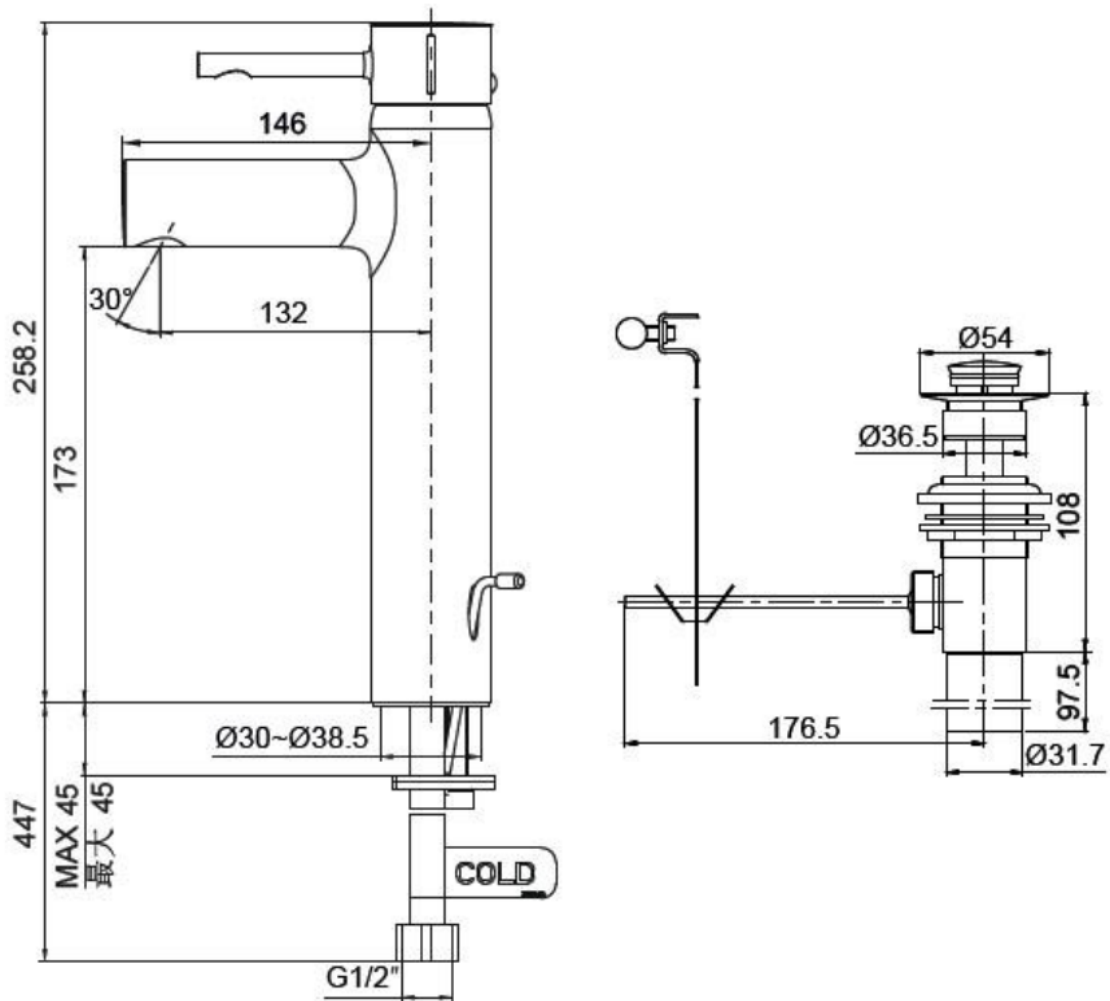

CUFF  
K-37303T-4

### Product Specification:

| Model      | Spout   |        | Handle | Includes  | Finish                |
|------------|---------|--------|--------|---|-----------------------|
|            | Reach # | Height |        |   |                       |
| K-37303T-4 | 132 mm  | 173 mm | Lever  | Spout, handle, valve, aerator, drain kit, flexible inlet hose, connection kit | Polished Chrome (-CP) |

#Reach: the distance between the spout and the center of the faucet opening hole.

### Product Dimension:

K-37303T-4

Please note that the above information are subject to change without notice.