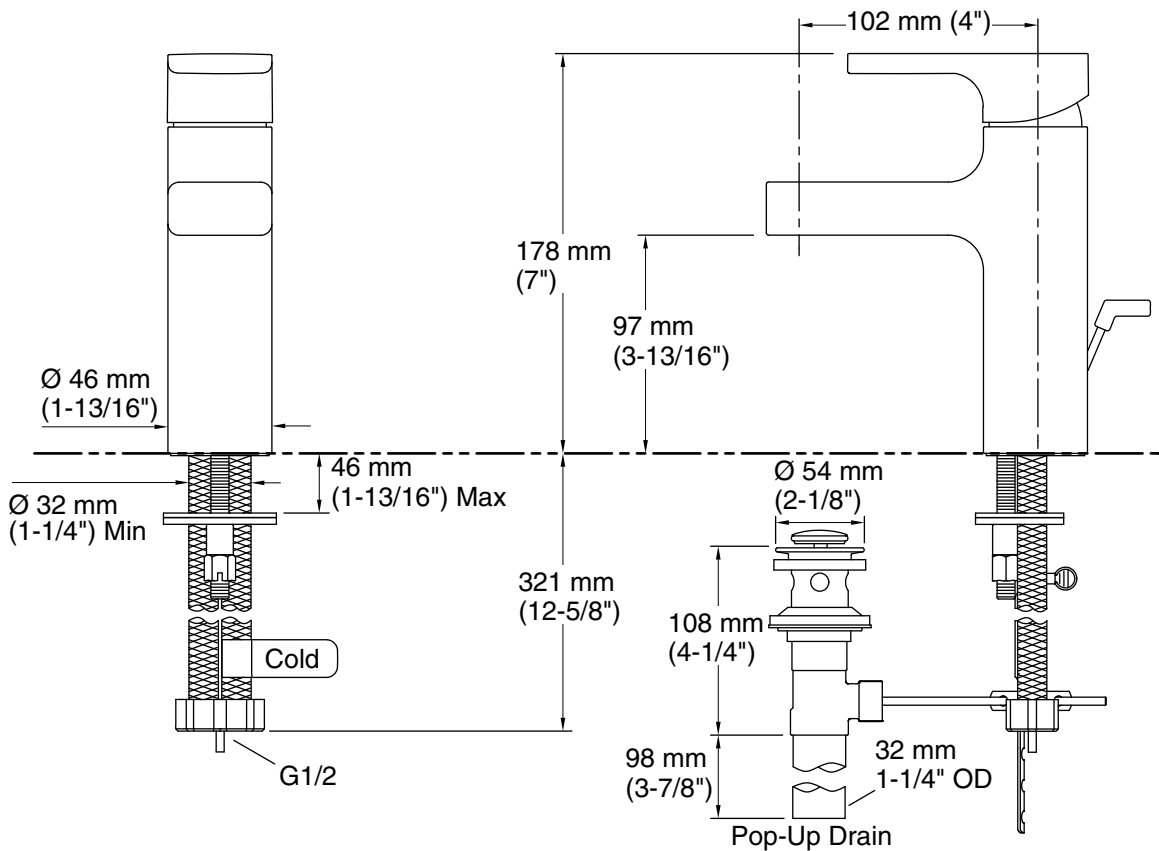

### Features

- Metal construction
- Leak-free ceramic disc valve
- KOHLER finishes resist corrosion and tarnishing.
- Single hole installation
- Includes flexible G1/2 supply hoses for easy installation
- Includes drain
- Lever handle
- Spout reach 102 mm

### Technical Information

All product dimensions are nominal.

#### Faucet:

Flow rate: 2.37 gal/min (9 l/min)