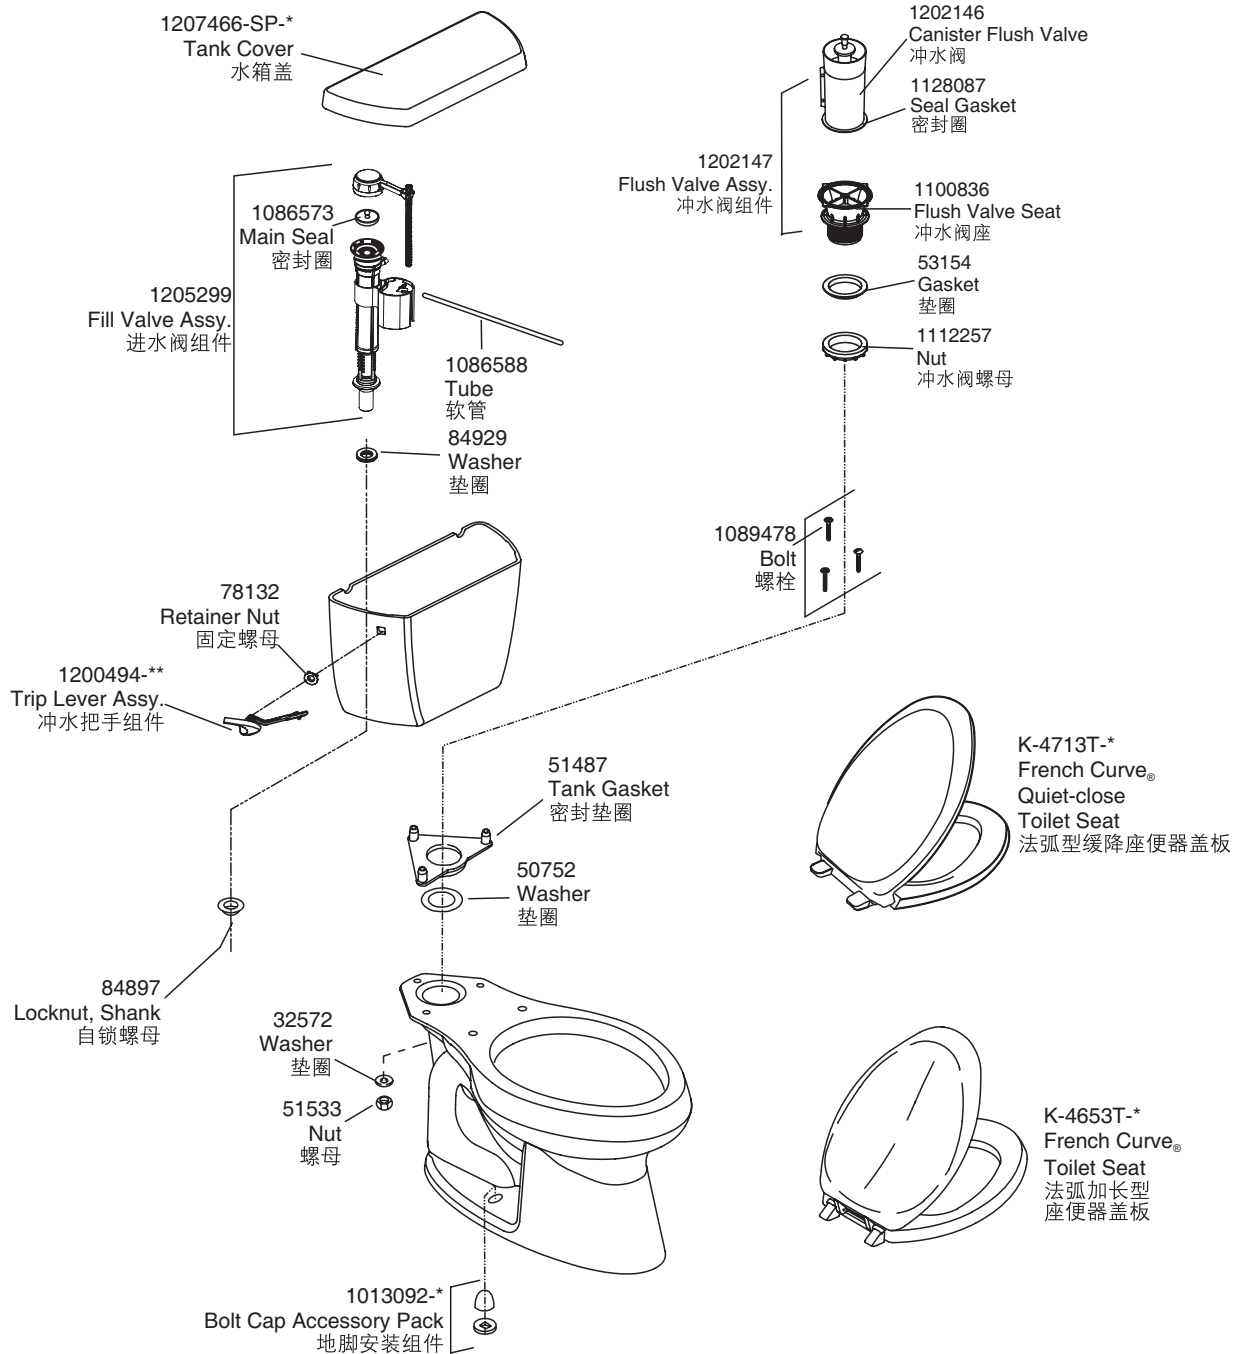

Model 组合型号	K-3830T-W*	K-3830T-CW*	K-4968T-W*	K-4968T-CW*
Tank 水箱	K-4620T-W4*	K-4620T-W4*	K-4620T-W4*	K-4620T-W4*
Bowl 缸体	K-3982T-M*	K-3982T-M*	K-4066T-M*	K-4066T-M*
Seat 盖板	K-4653T*	K-4713T*	K-4653T*	K-4713T*

订购时请说明颜色代码(-\*)或表面处理(-\*\*)

Color code (-\*) or finish (-\*\*) must be specified when ordering.

盖板的维修零件请详见盖板的维修零件图。

Please refer to service parts page packed with seat for detailed seat service parts.

Model 组合型号	K-5389T-*	K-5389T-S-*	K-5396T-*	K-5396T-S-*
Tank 水箱	K-4620T-W4-*	K-4620T-W4-*	K-4620T-W4-*	K-4620T-W4-*
Bowl 缸体	K-3982T-M-*	K-3982T-M-*	K-4066T-M-*	K-4066T-M-*
Seat 盖板	K-4664T-*	K-4636T-U-*	K-4664T-*	K-4636T-U-*

订购时请说明颜色代码(-\*)或表面处理(-\*\*)

Color code (-\*) or finish (-\*\*) must be specified when ordering.

盖板的维修零件请详见盖板的维修零件图。

Please refer to service parts page packed with seat for detailed seat service parts.