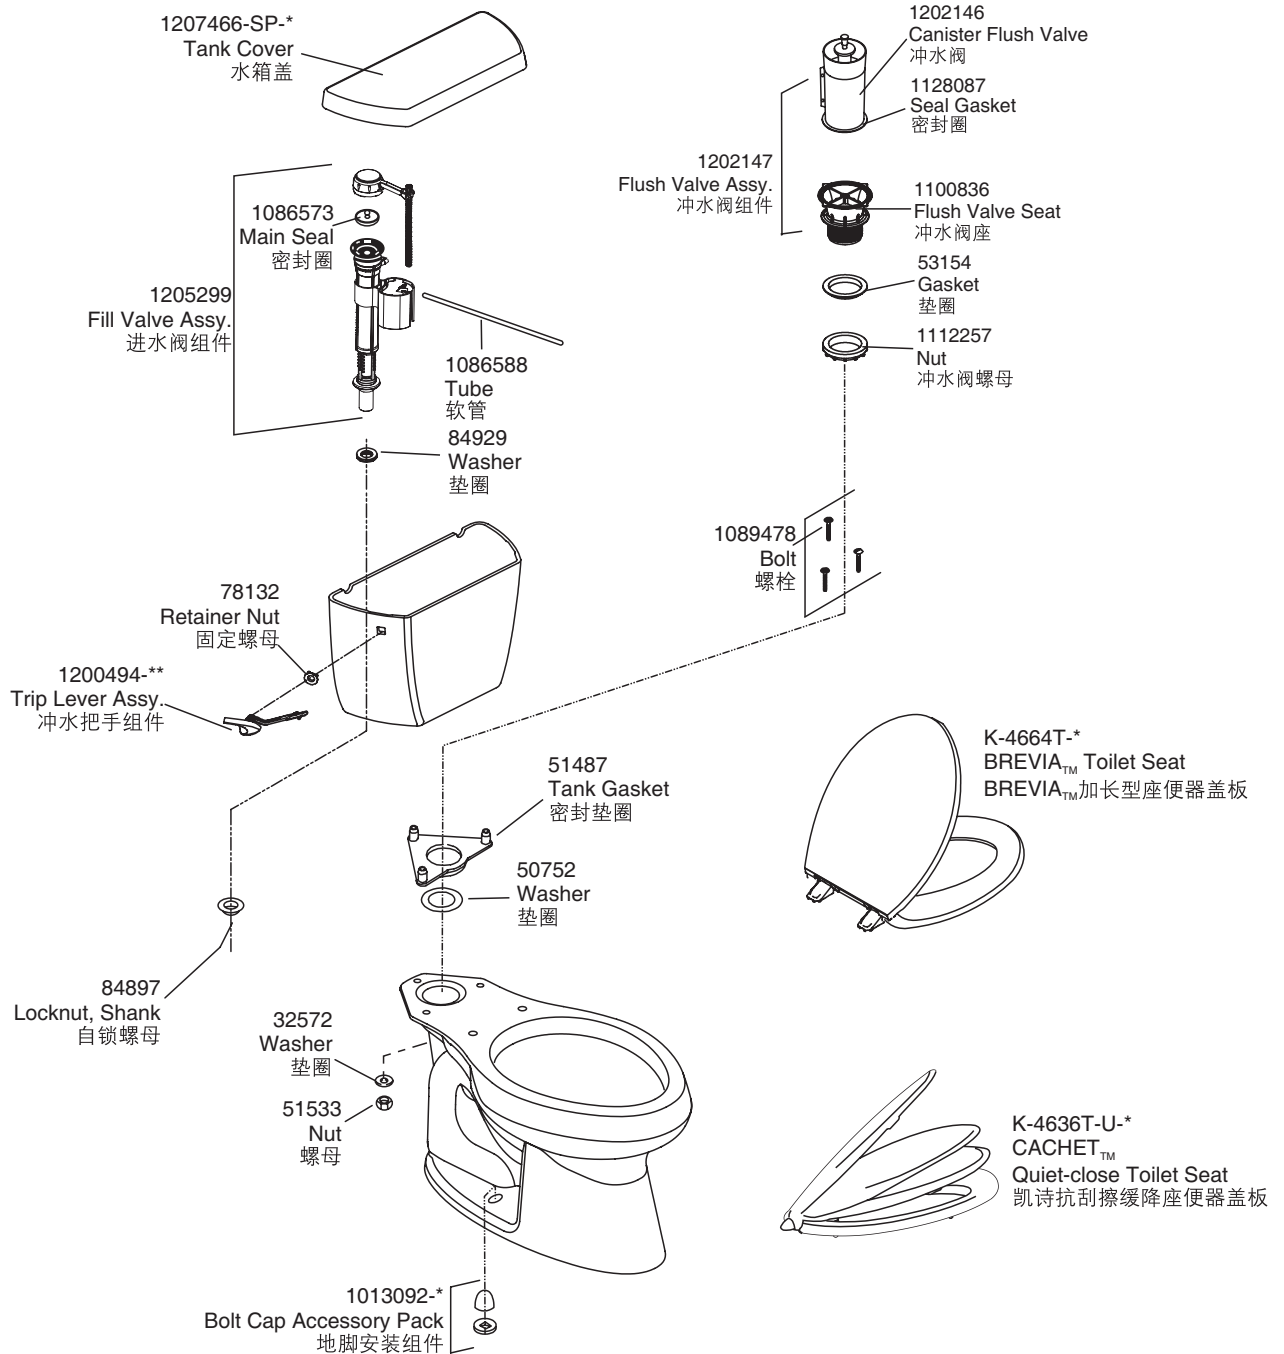

Model 组合型号	K-3830T-W*	K-3830T-CW*	K-4968T-W*	K-4968T-CW*
Tank 水箱	K-4620T-W4*	K-4620T-W4*	K-4620T-W4*	K-4620T-W4*
Bowl 缸体	K-3982T-M*	K-3982T-M*	K-4066T-M*	K-4066T-M*
Seat 盖板	K-4653T*	K-4713T*	K-4653T*	K-4713T*

订购时请说明颜色代码(-\*)或表面处理(-\*\*)

Color code (-\*) or finish (-\*\*) must be specified when ordering.

盖板的维修零件请详见盖板的维修零件图。

Please refer to service parts page packed with seat for detailed seat service parts.

Model 组合型号	K-5389T-*	K-5389T-S-*	K-5396T-*	K-5396T-S-*
Tank 水箱	K-4620T-W4-*	K-4620T-W4-*	K-4620T-W4-*	K-4620T-W4-*
Bowl 缸体	K-3982T-M-*	K-3982T-M-*	K-4066T-M-*	K-4066T-M-*
Seat 盖板	K-4664T-*	K-4636T-U-*	K-4664T-*	K-4636T-U-*

订购时请说明颜色代码(-\*)或表面处理(-\*\*)

Color code (-\*) or finish (-\*\*) must be specified when ordering.

盖板的维修零件请详见盖板的维修零件图。

Please refer to service parts page packed with seat for detailed seat service parts.