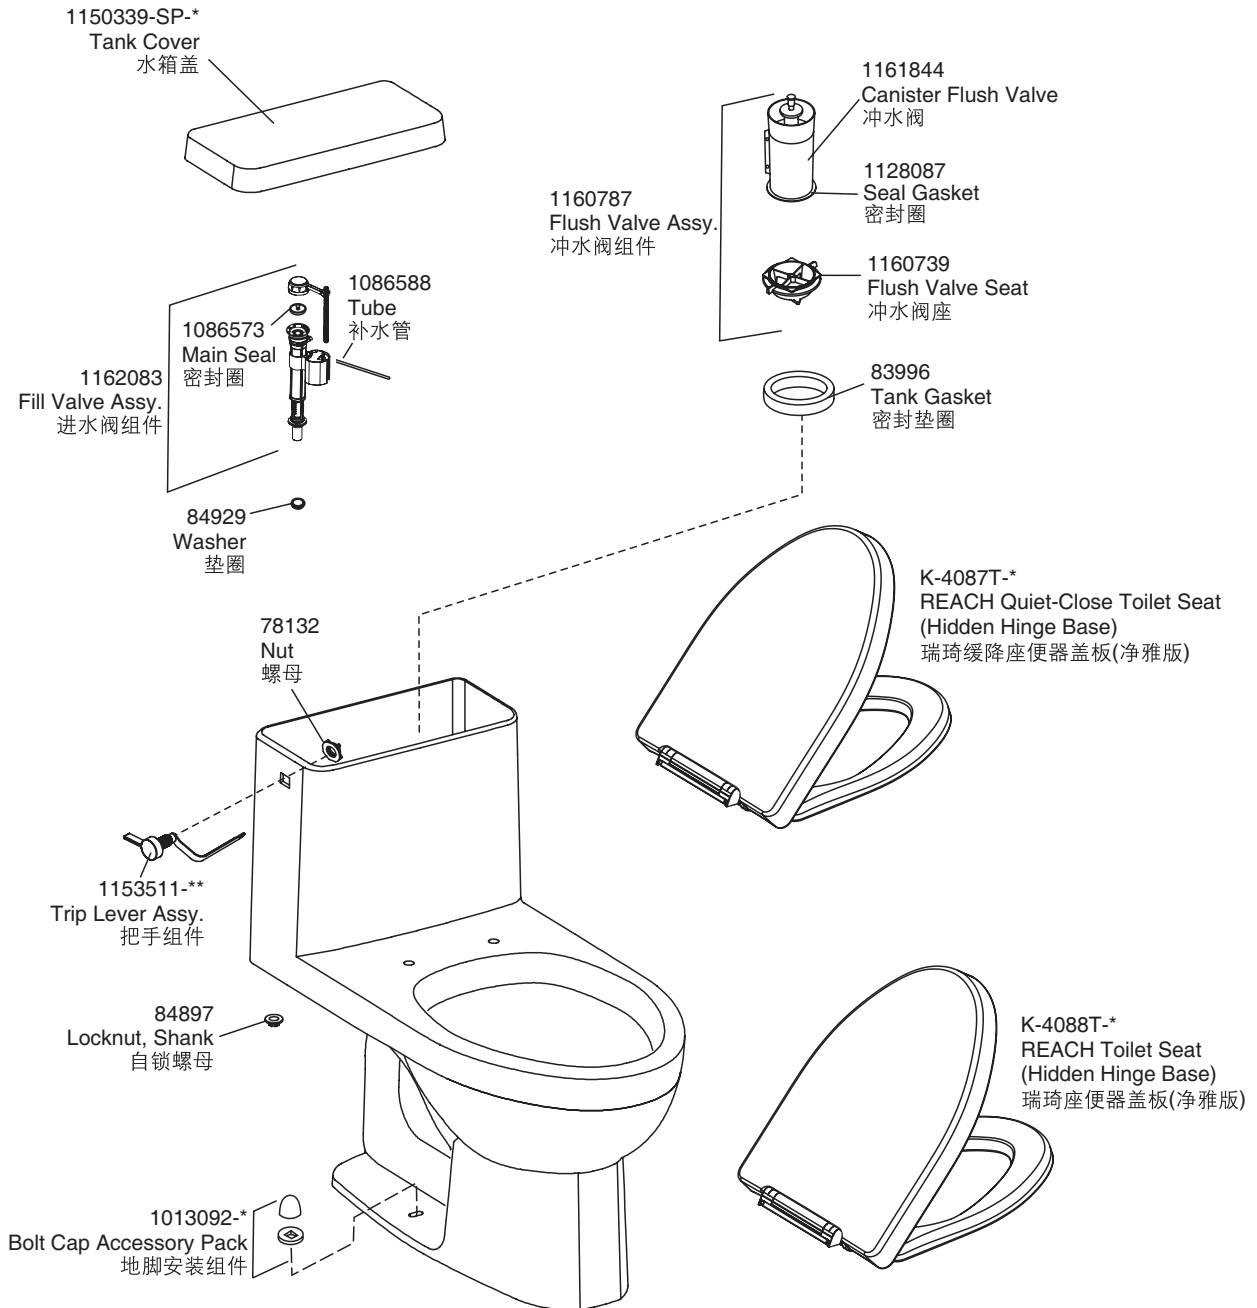

| | | |
|--------------------------------|-------------|-------------|
| One-Piece Toilet 连体座便器 | K-3856T-S-* | K-3856T-B-* |
| Includes Toilet Seat 含座便器盖板 | K-4087T-* | K-4088T-* |

订购时请说明颜色代码(-*)或表面处理(-**)。
Color code (-*) or finish (-**) must be specified when ordering.
盖板的维修零件请详见盖板的维修零件图。

Please refer to service parts page packed with seat for detailed seat service parts.