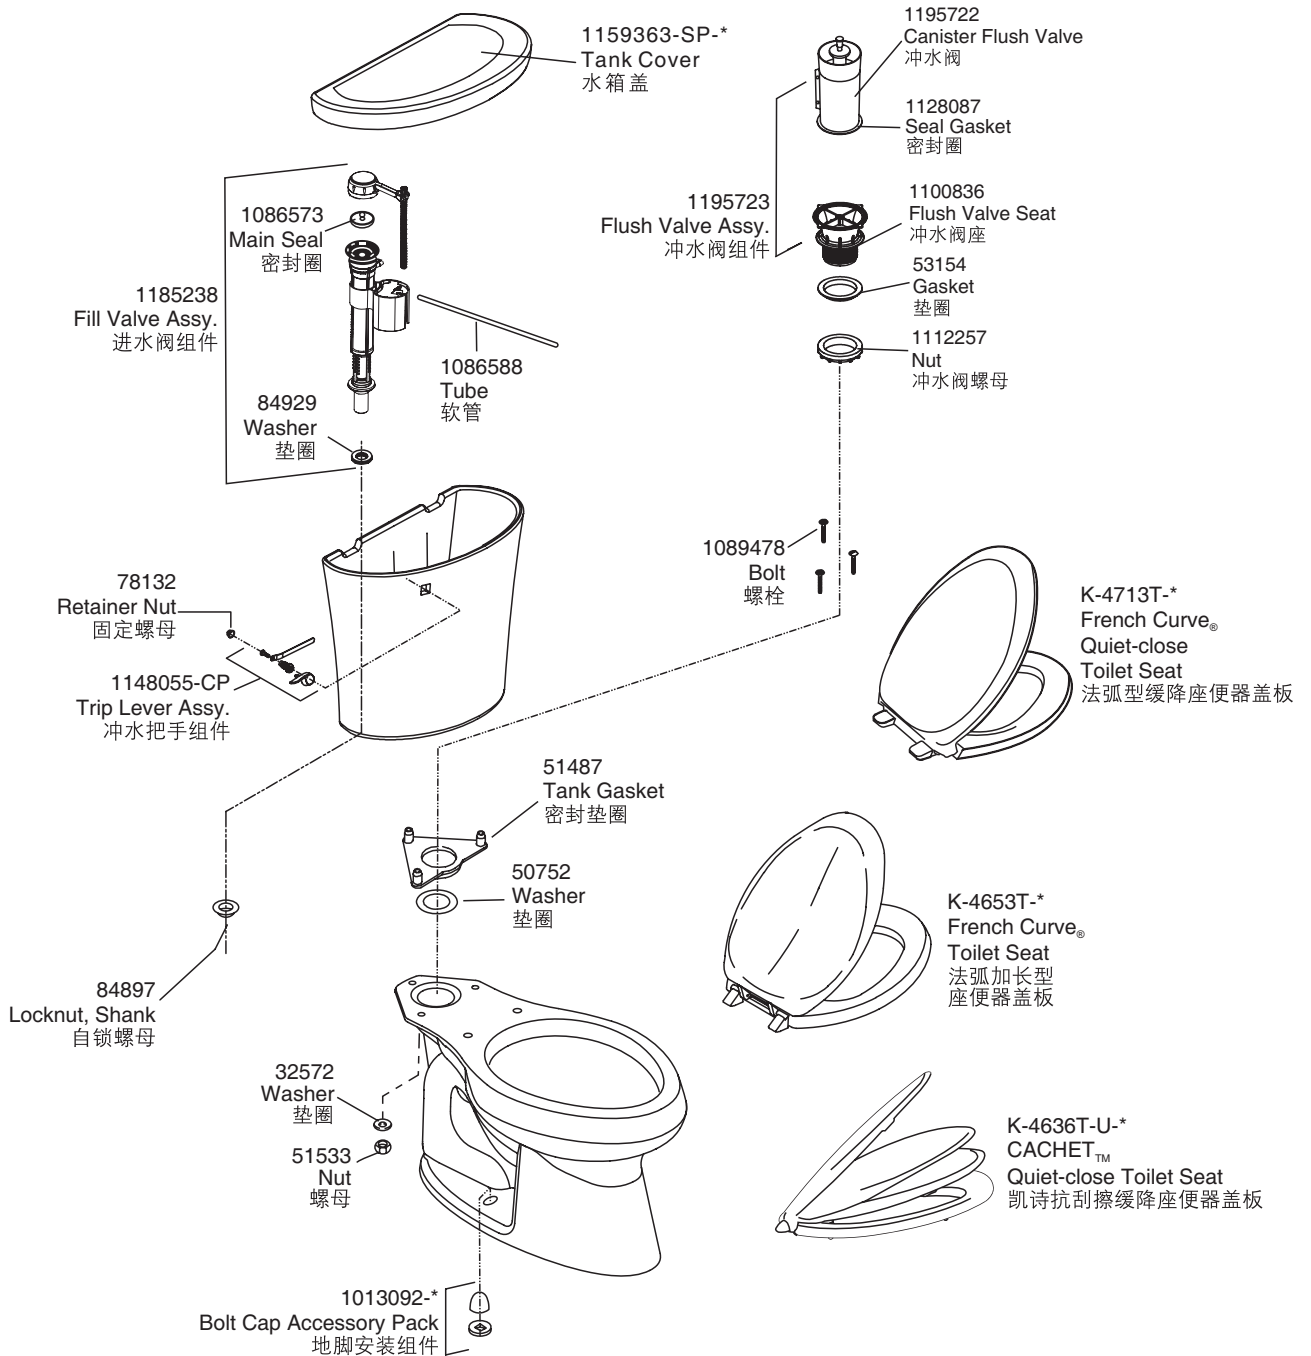

Model 组合型号	K-3862T-W*	K-3862T-CW*	K-3862T-SW*	K-4017T-W*	K-4017T-CW*	K-4017T-SW*
Tank 水箱	K-4987T-W*	K-4987T-W*	K-4987T-W*	K-4987T-W*	K-4987T-W*	K-4987T-W*
Bowl 缸体	K-3982T-M*	K-3982T-M*	K-3982T-M*	K-4066T-M*	K-4066T-M*	K-4066T-M*
Seat 盖板	K-4653T*	K-4713T*	K-4636T-U*	K-4653T*	K-4713T*	K-4636T-U*

订购时请说明颜色代码(-*)或表面处理(-**)

Color code (-*) or finish (-**) must be specified when ordering.

盖板的维修零件请详见盖板的维修零件图。

Please refer to service parts page packed with seat for detailed seat service parts.