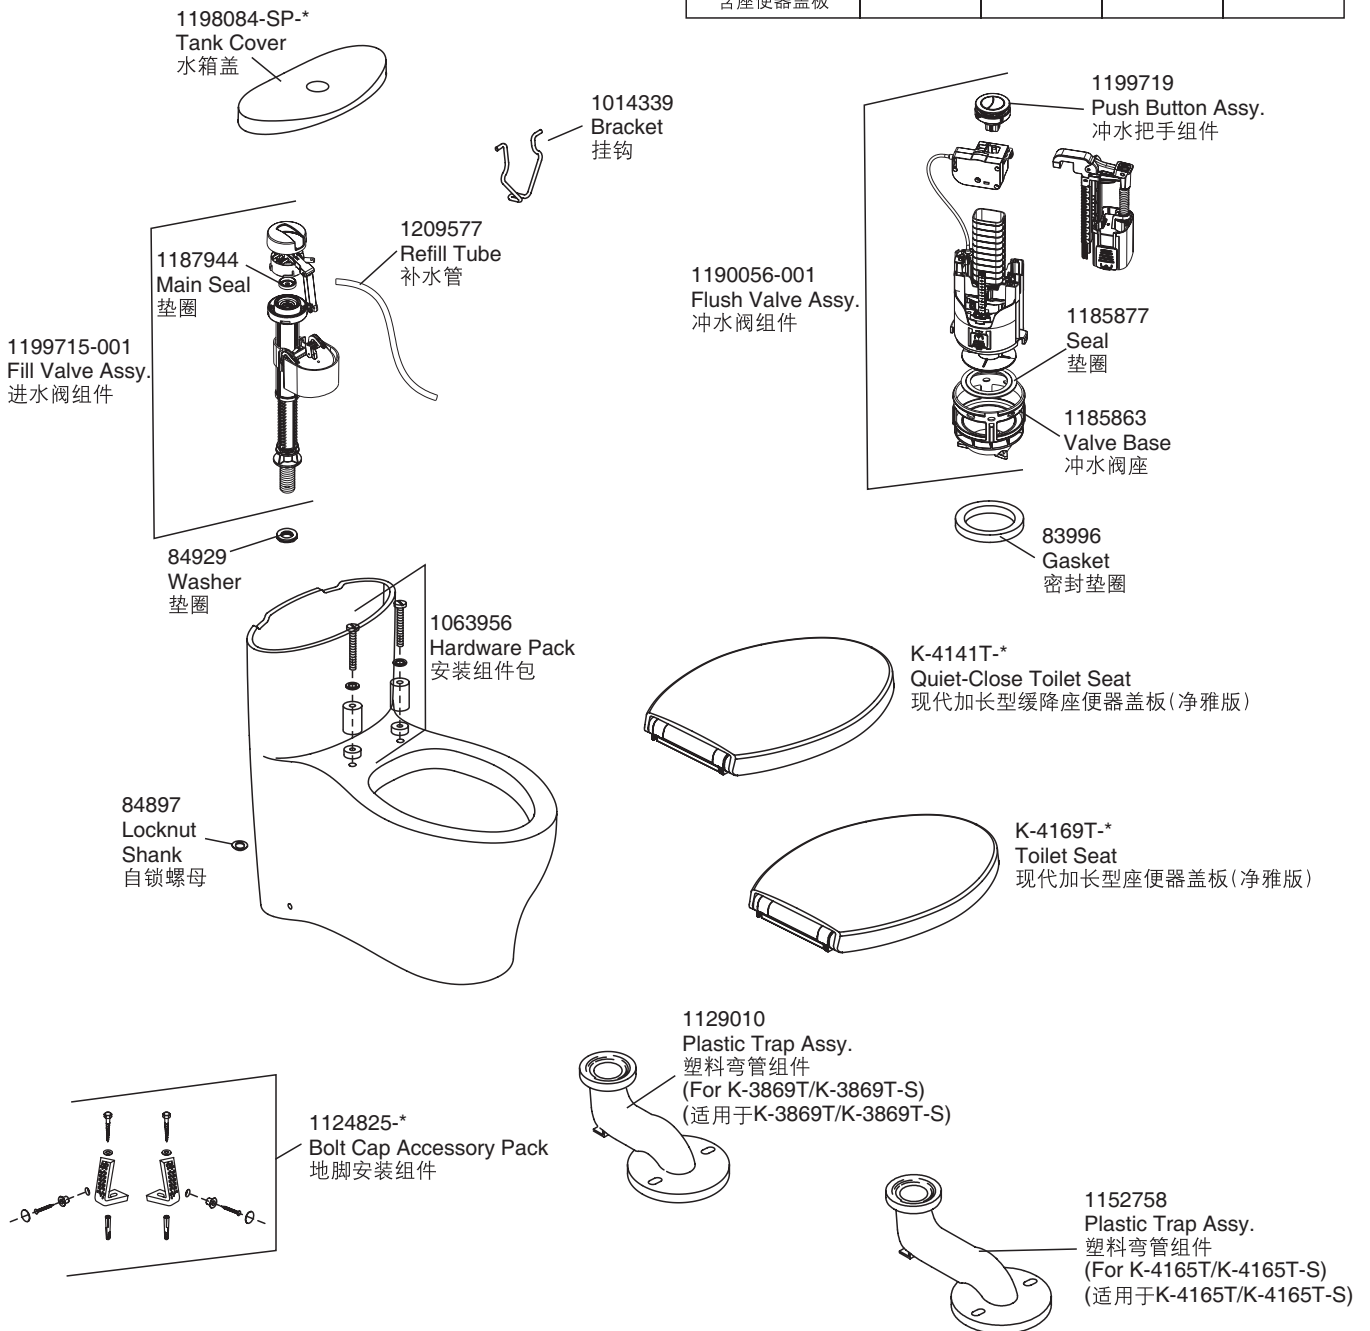

## 水漾3/4.8升五级旋风<sup>绿能</sup> AERODYNE 3/4.8L CLASS FIVE+

维修零件图  
SERVICE PARTS PAGE

釉面陶瓷连体座便器

VITREOUS CHINA SKIRTED TRAPWAY ONE-PIECE TOILET

S-TRAP 305mm K-3869T/K-3869T-S

S-TRAP 400mm K-4165T/K-4165T-S

One-piece Toilet 连体座便器	K-3869T-*	K-3869T-S-*	K-4165T-*	K-4165T-S-*
Spec 规格	305mm	305mm	400mm	400mm
Includes Toilet Seat 含座便器盖板	K-4169T-*	K-4141T-*	K-4169T-*	K-4141T-*