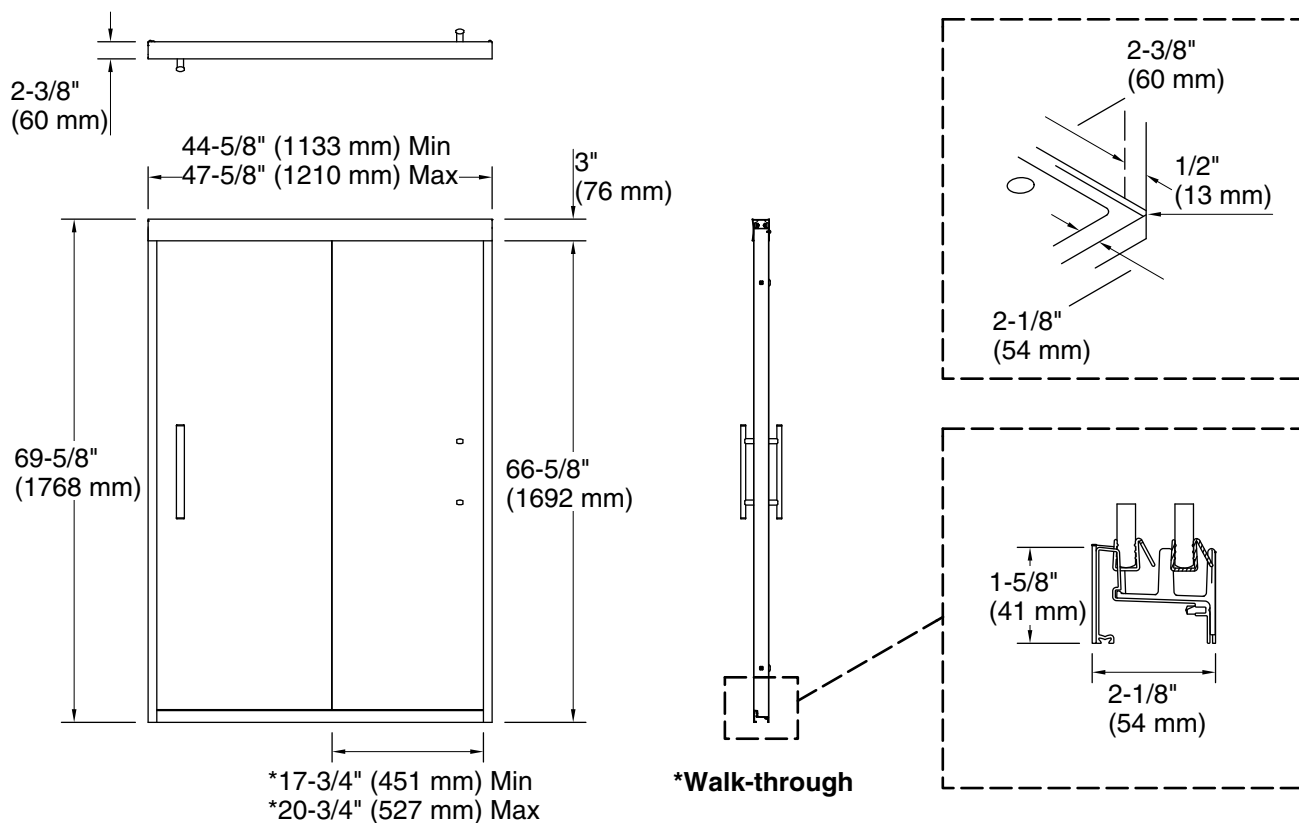

Finesse™ Peak®

69-5/8" H sliding shower door with 5/16"-thick glass
39348-8L

Features

- Frameless design emphasizes glass and creates a sleek, minimalist look
- Tempered glass ensures enhanced safety and durability
- 13" (330 mm) vertical handle
- CleanCoat®+ glass coating creates a hydrophobic barrier that repels water, soap scum, and residue, saving time and protecting shower doors 10 times longer than original CleanCoat. (Based on 2021 internal wear/abrasion testing using a microfiber cloth.)

Material

- Frameless, heavy 5/16" (8 mm) thick Crystal Clear tempered glass
- Anodized aluminum prevents rust and corrosion

Installation

- 69-5/8" (1768 mm) high, with 66-5/8" (1692 mm) minimum head clearance
- Fits opening widths 44-5/8" – 47-5/8" (1133 – 1210 mm)
- 3" (76 mm) width adjustment
- Out-of-plumb adjustability simplifies installation
- Door can be installed to open to the left or right to suit your bathroom layout
- Not for use in hospitality
- For residential use only

Color	Code	Description
	SHP	Bright Polished Silver
	BNK	Anodized Brushed Nickel
	BL	Matte Black

Technical Information

All product dimensions are nominal.

- Base-To-Wall 1/2" (13 mm)
- Radius – Max:
- Shower Ledge Min 2-1/8" (54 mm)
- Flat:
- Shower Wall Min 2-3/8" (60 mm)
- Flat:

Notes

The vertical opening should be a minimum of 72-1/4" (1835 mm) to allow for installation clearance.