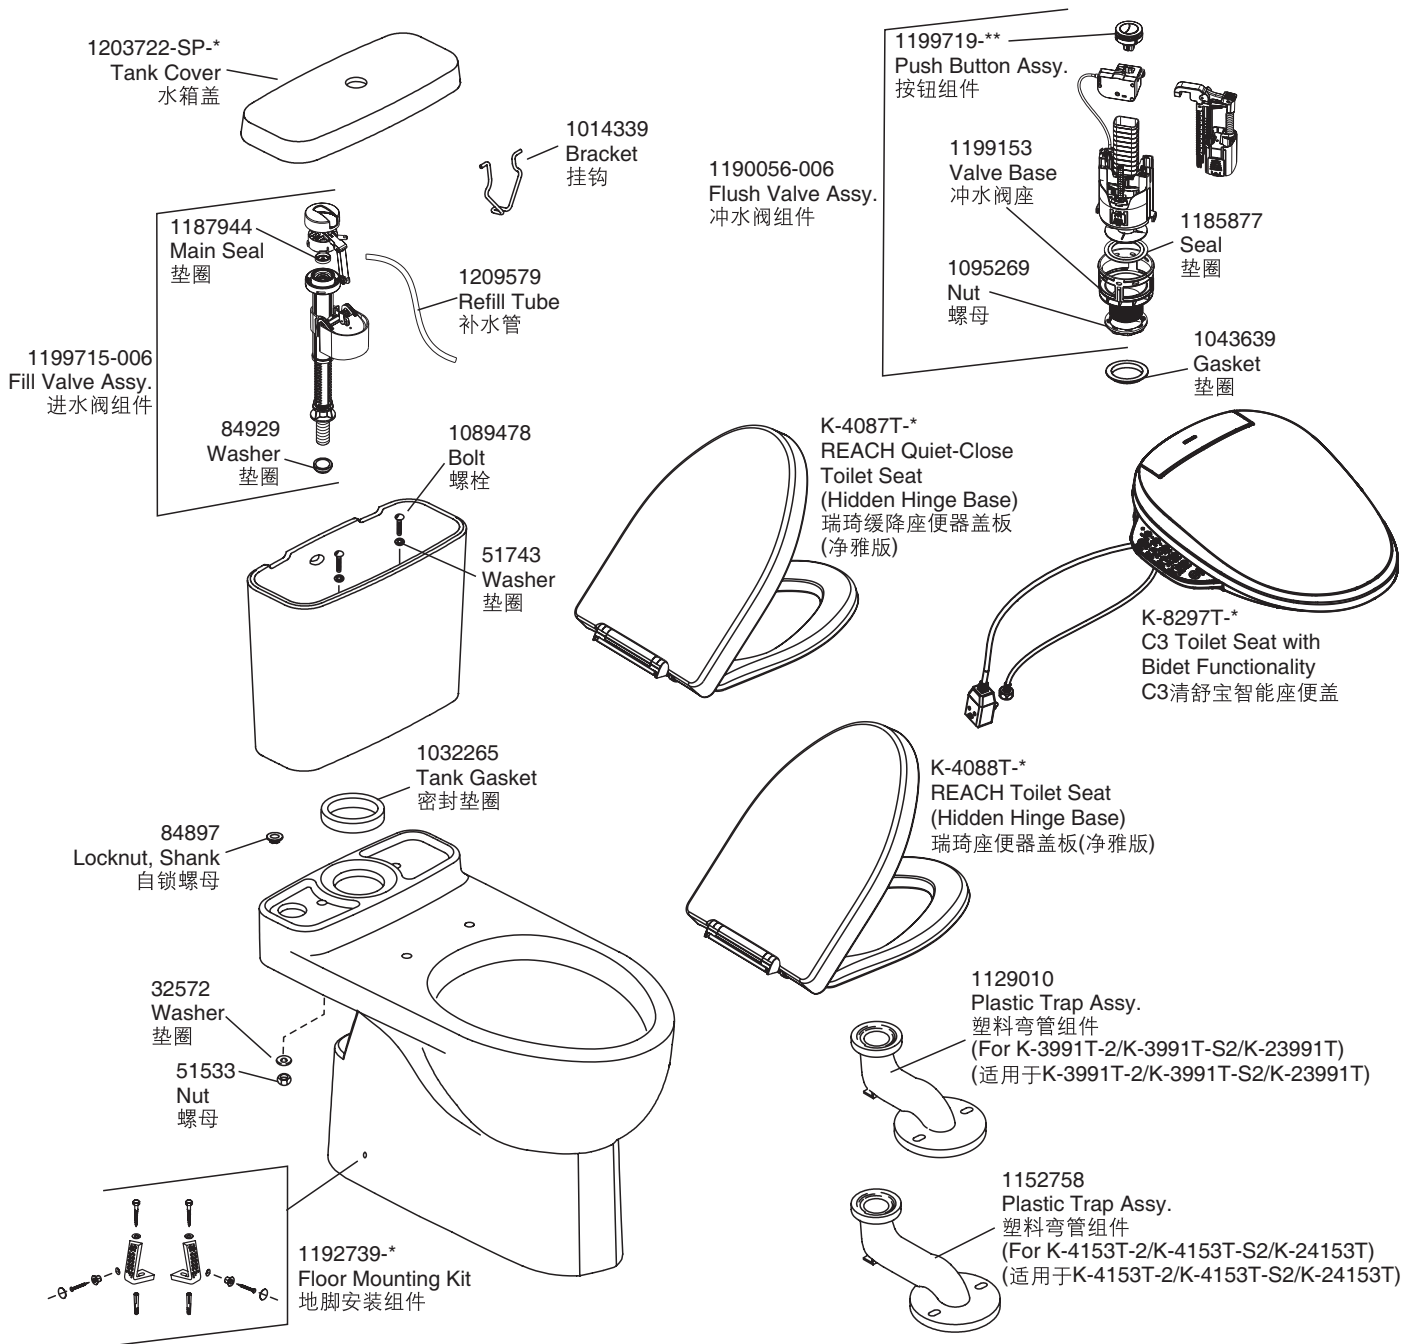

KOHLER®

REACH 瑞琦 “丽裙版” 五级旋风

SERVICE PARTS PAGE

维修零件图

3/4.8L SKIRTED VITREOUS CHINA TWO-PIECE INTEGRATED TOILET

3/4.8升釉面陶瓷分体座便器

S-TRAP 305mm K-3991T-2/K-3991T-S2/K-23991T

S-TRAP 400mm K-4153T-2/K-4153T-S2/K-24153T

Model 组合型号	K-3991T-2-*	K-3991T-S2-*	K-23991T-*	K-4153T-2-*	K-4153T-S2-*	K-24153T-*
Spec 规格	305mm	305mm	305mm	400mm	400mm	400mm
Tank 水箱	K-4979T-*	K-4979T-*	K-4979T-*	K-4979T-*	K-4979T-*	K-4979T-*
Bowl 缸体	K-3836T-M2-*	K-3836T-M2-*	K-3836T-M2-*	K-4074T-M2-*	K-4074T-M2-*	K-4074T-M2-*
Seat 盖板	K-4088T-*	K-4087T-*	-	K-4088T-*	K-4087T-*	-
C3 Seat C3盖板	-	-	K-8297T-*	-	-	K-8297T-*

Color code (-*) or finish (-**) must be specified when ordering.

订购时请说明颜色代码(-*)或表面处理(-**)

Please refer to service parts page packed with seat for detailed seat service parts.

盖板的维修零件请详见盖板的维修零件图。