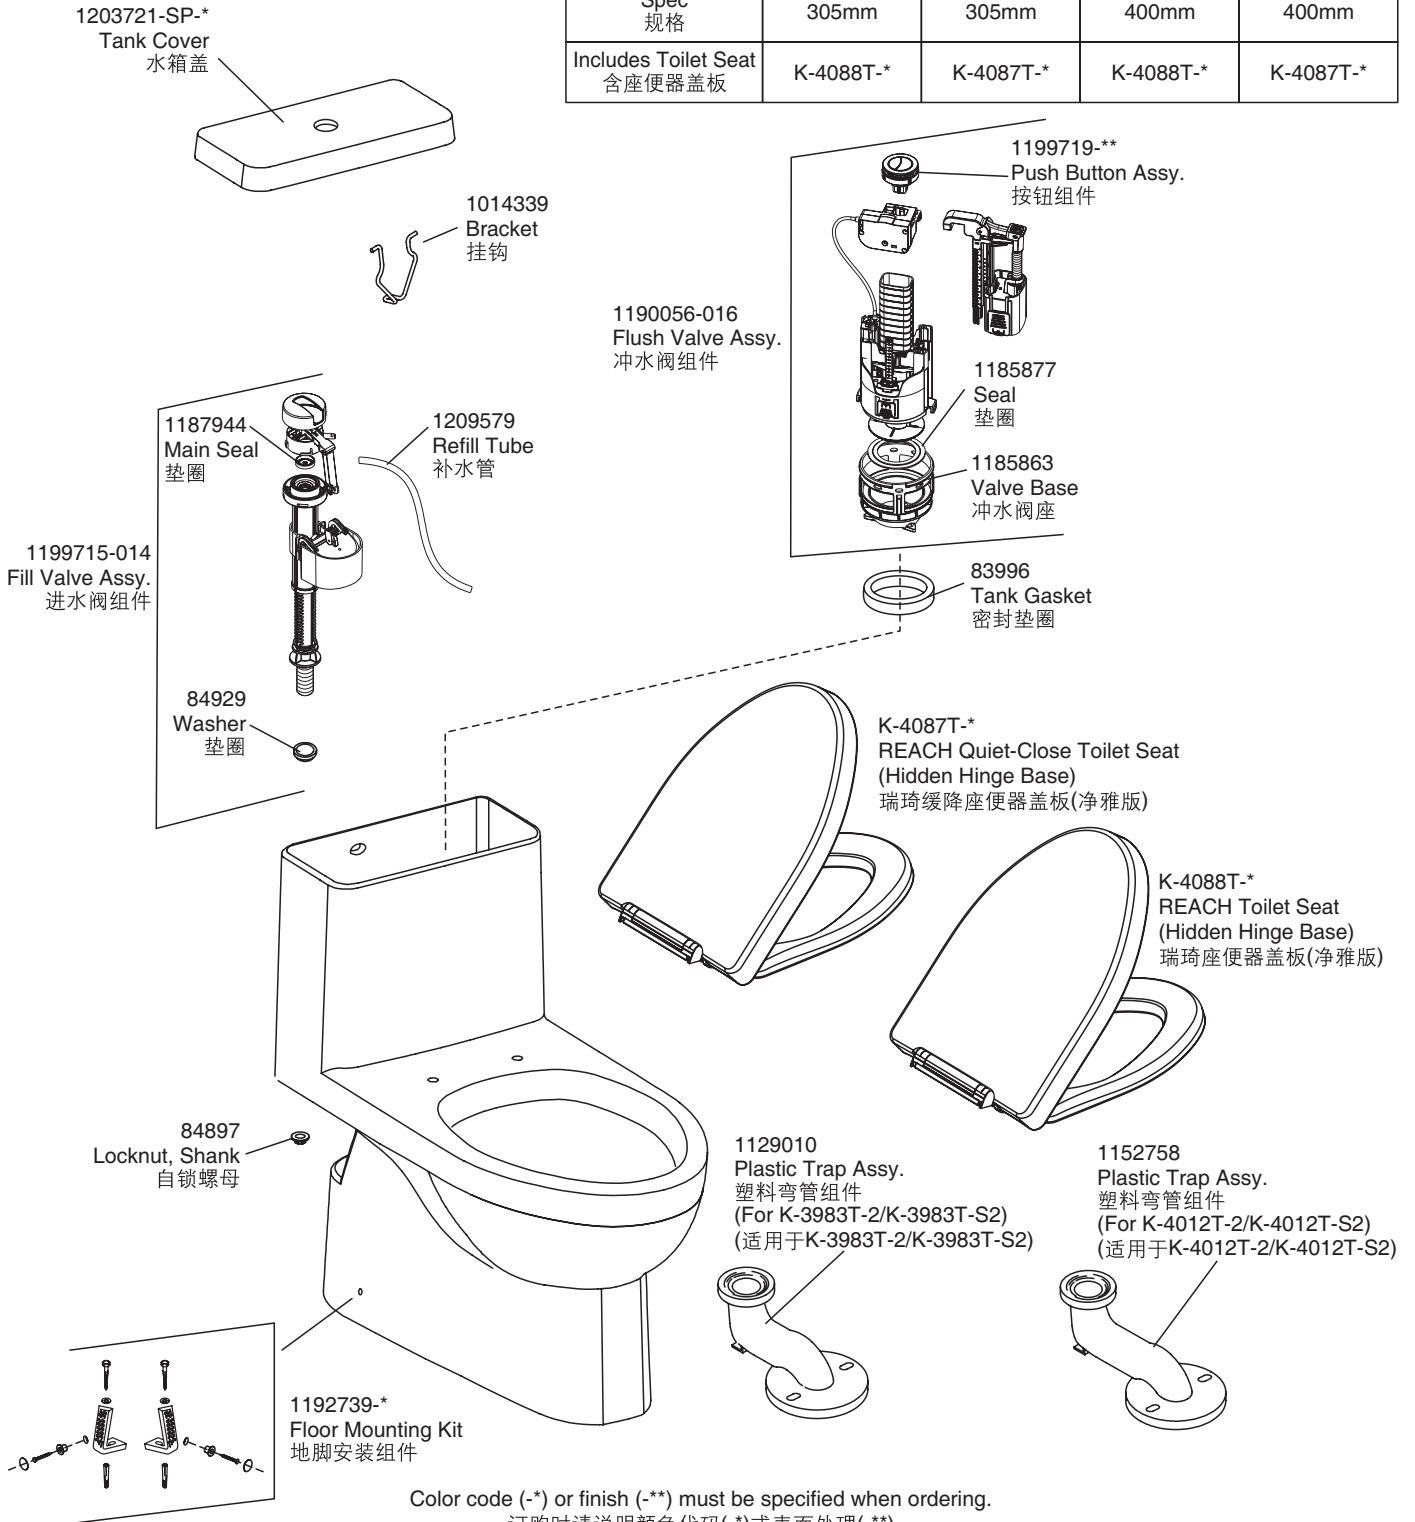

One-Piece Toilet 连体座便器	K-3983T-2-*	K-3983T-S2-*	K-4012T-2-*	K-4012T-S2-*
Spec 规格	305mm	305mm	400mm	400mm
Includes Toilet Seat 含座便器盖板	K-4088T-*	K-4087T-*	K-4088T-*	K-4087T-*

Color code (-*) or finish (-**) must be specified when ordering.

订购时请说明颜色代码(-*)或表面处理(-**)

Please refer to service parts page packed with seat for detailed seat service parts.

盖板的维修零件请详见盖板的维修零件图。