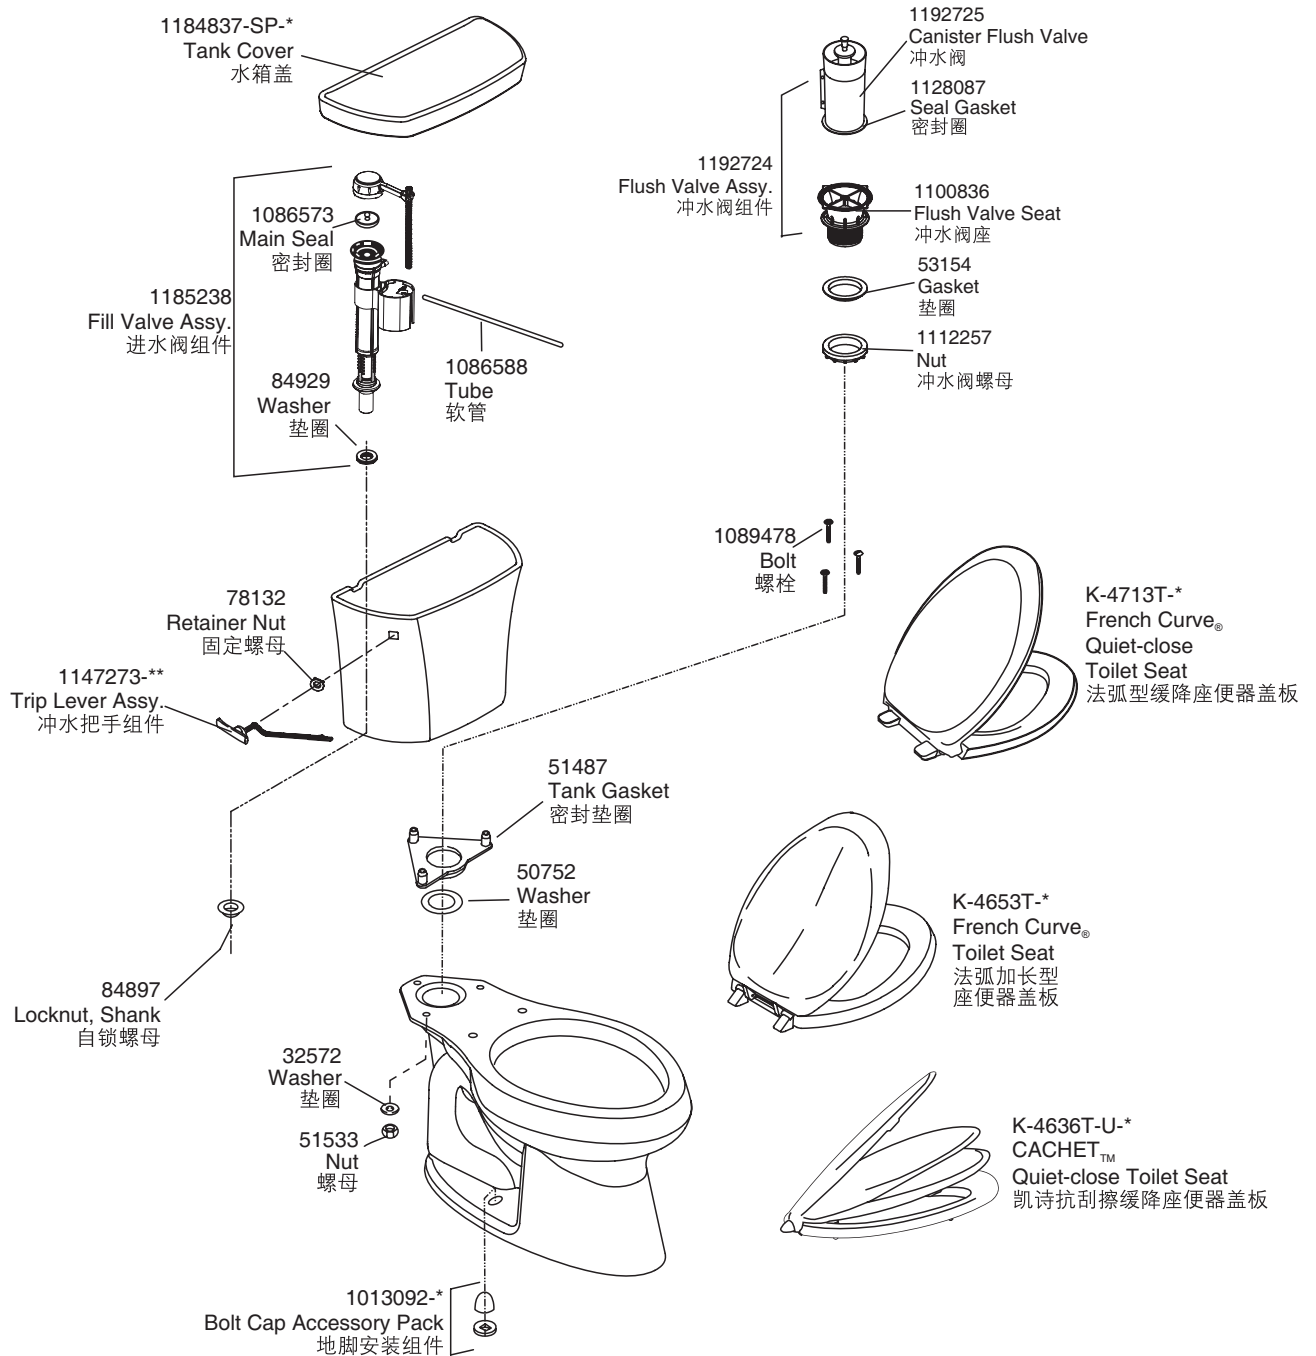

Model 组合型号	K-3998T-W-*	K-3998T-CW-*	K-3998T-SW-*	K-4065T-*	K-4065T-C-*	K-4065T-S-*
Tank 水箱	K-3984T-*	K-3984T-*	K-3984T-*	K-3984T-*	K-3984T-*	K-3984T-*
Bowl 缸体	K-3982T-M-*	K-3982T-M-*	K-3982T-M-*	K-4066T-M-*	K-4066T-M-*	K-4066T-M-*
Seat 盖板	K-4653T-*	K-4713T-*	K-4636T-U-*	K-4653T-*	K-4713T-*	K-4636T-U-*

订购时请说明颜色代码(-*)或表面处理(-**)

Color code (-*) or finish (-**) must be specified when ordering.

盖板的维修零件请详见盖板的维修零件图。

Please refer to service parts page packed with seat for detailed seat service parts.