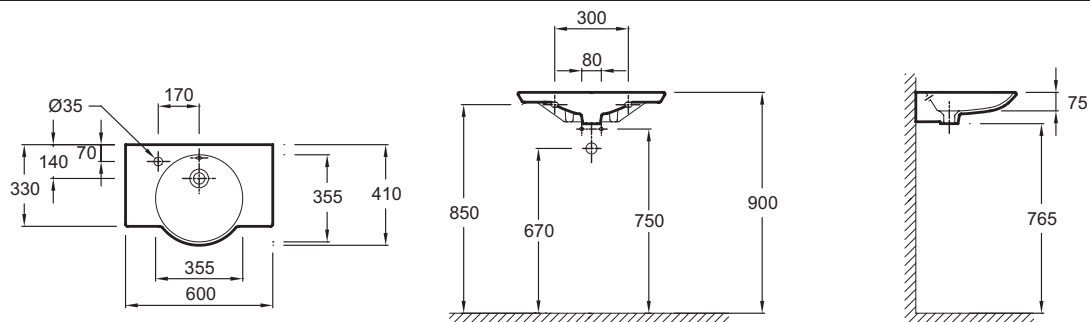

Collection: SPHERIK

Finish*:

00 - White

Features

- Dimensions: 60 x 41
- Material: Ceramic
- Faucet drilling: 1 left faucet hole
- Generous functional ledge
- One left tap hole: 4149K. One right tap hole: 1986W
- Chromed overflow cap
- Weight: 11.7 kg
- Installation: Self-supporting or can be mounted on a specific cabinet
- Fluidity between curved and straight lines
- Contemporary aesthetics with 1 slightly rounded centre basin
- Without overflow hole 4149K-X5

Required products

- E78296: Click pop-up drain
- E78297: Design bottle trap 1 1/4" - short version

Optional products

- E4131: Towel rail
- EB1006-G1C: Single-drawer cabinet 60 cm
- EB1012-G1C: Single-drawer cabinet 60 cm
- EB1013: single-drawer cabinet 60 cm
- EB1049: single-drawer cabinet 60 cm
- 3926K-R: Half side unit, right hinges, 96 cm
- 3926K-L: Half side unit, left hinges, 96 cm
- 3923D-R: Mirrored cabinet 50 cm, right hinges
- 3923D-L: Mirrored cabinet 50 cm, left hinges
- 98436RD: Mirrored cabinet 60 cm, right hinges
- 98436LD: Mirrored cabinet 60 cm, left hinges
- EB1430: Mirror 60 cm
- 99379K: Tall column
- Formilia cabinet depth 36 cm

Technical drawing

Product Specification: 1-hole vanity top 60 cm. 4149K. Collection: SPHERIK. Dimensions: 60 x 41. Weight: 11.7 kg. Material: Ceramic. Installation: Self-supporting or can be mounted on a specific cabinet. Faucet drilling: 1 left faucet hole. Fluidity between curved and straight lines. Generous functional ledge. Contemporary aesthetics with 1 slightly rounded centre basin. One left tap hole: 4149K. One right tap hole: 1986W. Without overflow hole 4149K-X5. Chromed overflow cap.