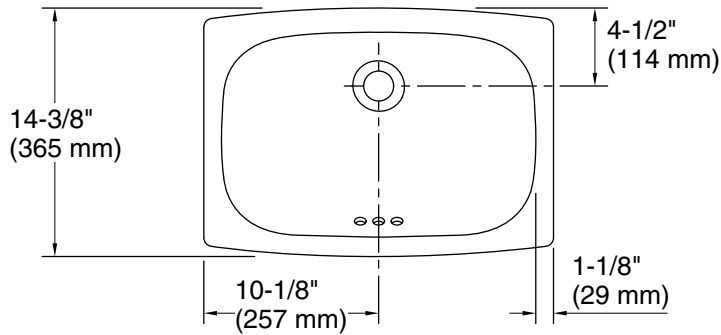

Recommended ADA Installation