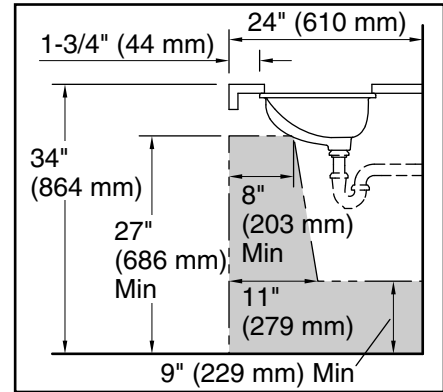

Recommended ADA Installation