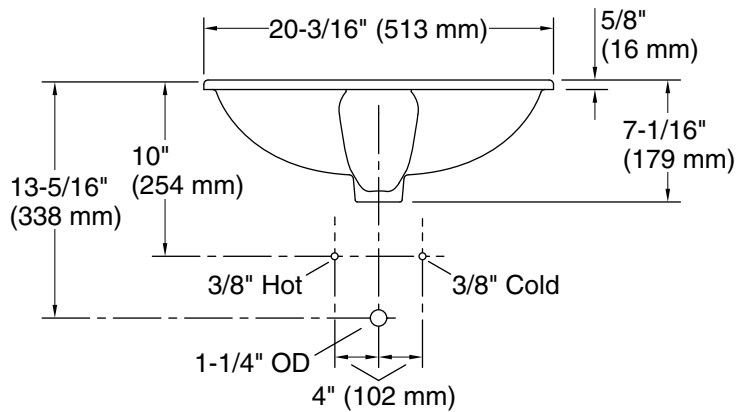

Technical Information

All product dimensions are nominal.

- Basin configuration: Single Bowl
- Bowl area (Only): Length: 18-3/16" (462 mm)
  Width: 11-7/8" (302 mm)
  Water depth: 5" (127 mm)
- With overflow: Yes
- Drain hole: 1-11/16" (43 mm)

Notes

- Install this product according to the installation instructions.
- Measure your actual product for roughing-in details.
- Product dimensions are nominal and may vary per ASME A112.19.2 tolerances.
- ADA compliant when installed to the specific requirements of these regulations.