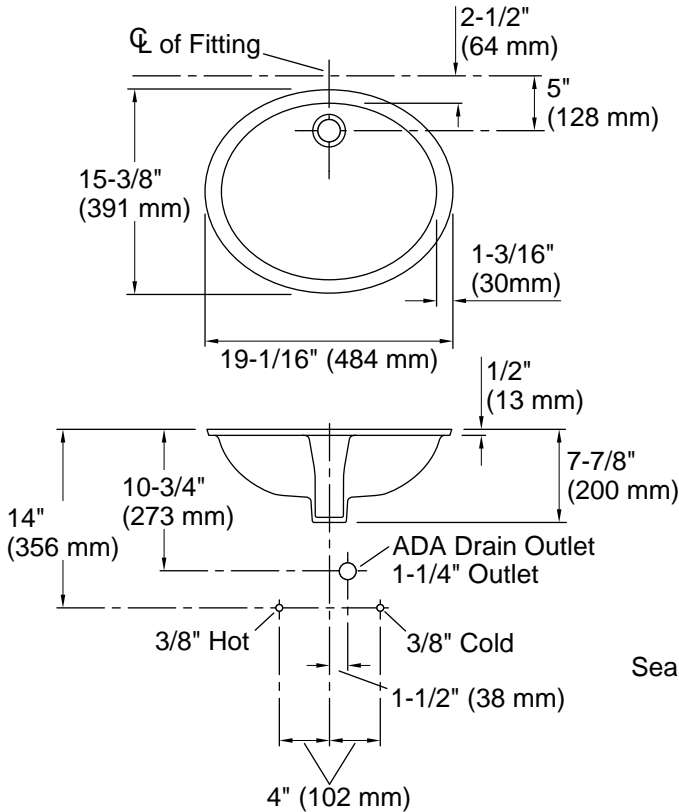

For the most current Specification Sheet, go to www.sterlingplumbing.com.

12-31-2024 00:23 - US/CA

Technical Information

All product dimensions are nominal.

- Basin configuration: Single Bowl
- Bowl area (Only):
 - Length: 16-15/16" (430 mm)
 - Width: 13-3/16" (335 mm)
 - Bowl depth: 5-7/8" (149 mm)
 - Water depth: 4" (102 mm)
- With overflow: Yes
- Drain hole: 1-3/4" (44 mm)
- Template: 1034559-7, required, included