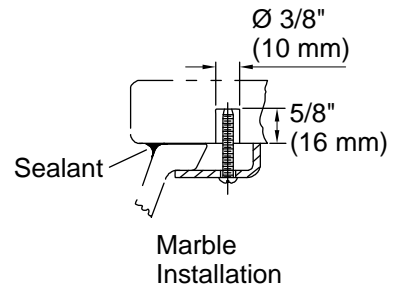

For the most current Specification Sheet, go to www.sterlingplumbing.com.

12-31-2024 00:23 - US/CA

Technical Information

All product dimensions are nominal.

- Basin configuration: Single Bowl
- Bowl area (Only):
 - Length: 16-15/16" (430 mm)
 - Width: 13-3/16" (335 mm)
 - Bowl depth: 5-7/8" (149 mm)
 - Water depth: 4" (102 mm)
- With overflow: Yes
- Drain hole: 1-3/4" (44 mm)
- Template: 1034559-7, required, included