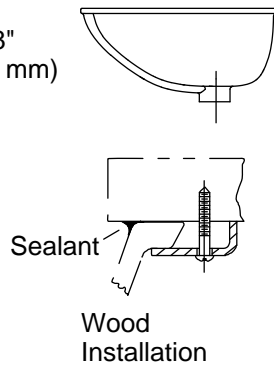

Color tiles intended for reference only.

Color	Code	Description
-------	------	-------------

	0	White
---	---	-------

1-800-STERLING (1-800-783-7546)

Kohler Co. reserves the right to make revisions without notice to product specifications.

For the most current Specification Sheet, go to www.sterlingplumbing.com.

12-31-2024 00:23 - US/CA

Technical Information

All product dimensions are nominal.

- Basin configuration: Single Bowl
- Bowl area (Only):
 - Length: 16-15/16" (430 mm)
 - Width: 13-3/16" (335 mm)
 - Bowl depth: 5-7/8" (149 mm)
 - Water depth: 4" (102 mm)
- With overflow: Yes
- Drain hole: 1-3/4" (44 mm)
- Template: 1034559-7, required, included