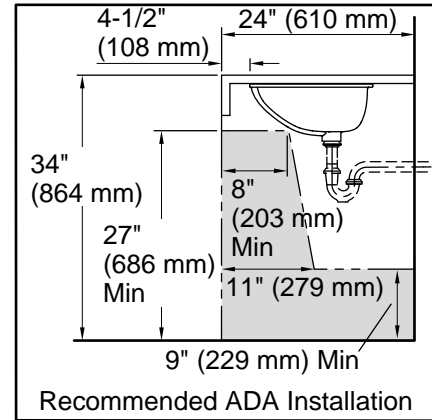

For the most current Specification Sheet, go to www.sterlingplumbing.com.

12-31-2024 00:23 - US/CA

Technical Information

All product dimensions are nominal.

- Basin configuration: Single Bowl
- Bowl area (Only):
 - Length: 16-15/16" (430 mm)
 - Width: 13-3/16" (335 mm)
 - Bowl depth: 5-7/8" (149 mm)
 - Water depth: 4" (102 mm)
- With overflow: Yes
- Drain hole: 1-3/4" (44 mm)
- Template: 1034559-7, required, included

Notes

- Install this product according to the installation instructions.
- Measure your actual product for roughing-in details.
- ADA compliant when installed to the specific requirements of these regulations.