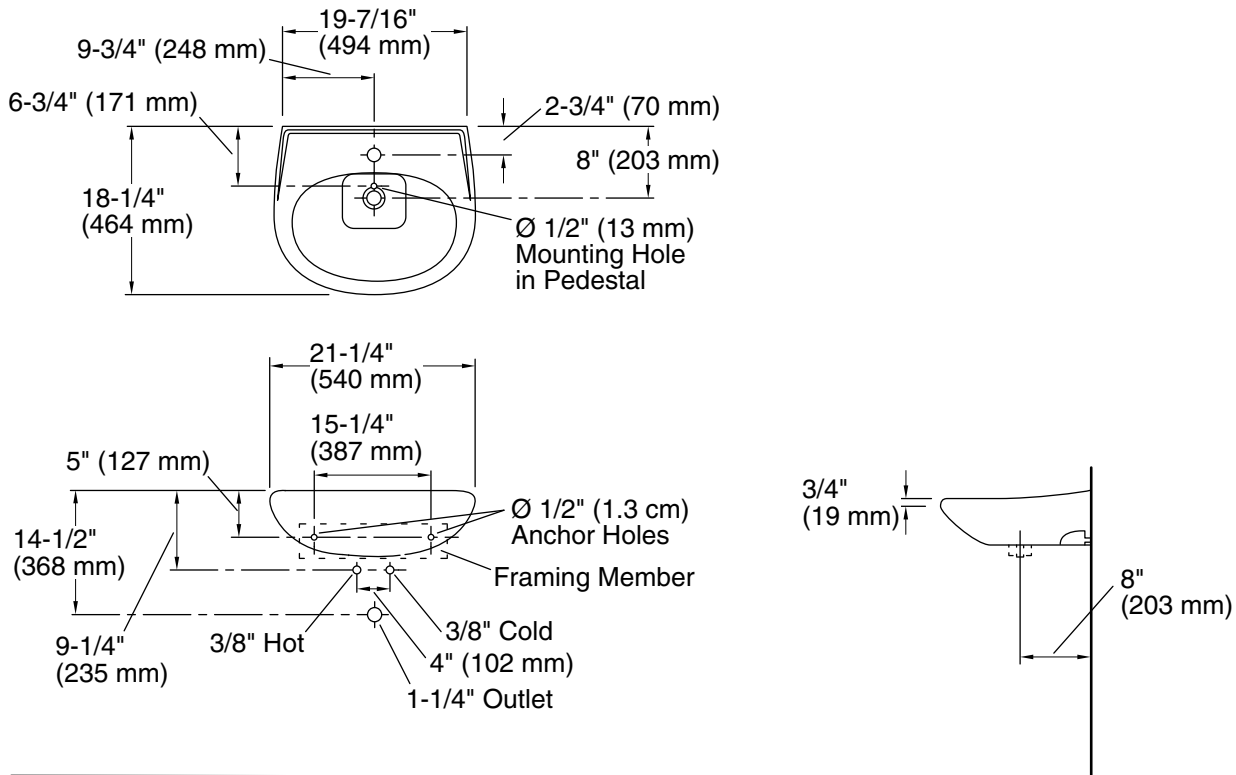

Technical Information

All product dimensions are nominal.

- Basin configuration: Single Bowl
- Bowl area (Only): Length: 18-1/4" (464 mm)
  Width: 11-5/8" (295 mm)
  Water depth: 4" (102 mm)
- With overflow: Yes
- Number of deck holes: 1
- Drain hole: 1-3/4" (44 mm)

Notes

- Install this product according to the installation instructions.
- Measure your actual product for roughing-in details.
- Product dimensions are nominal and may vary per ASME A112.19.2 tolerances.