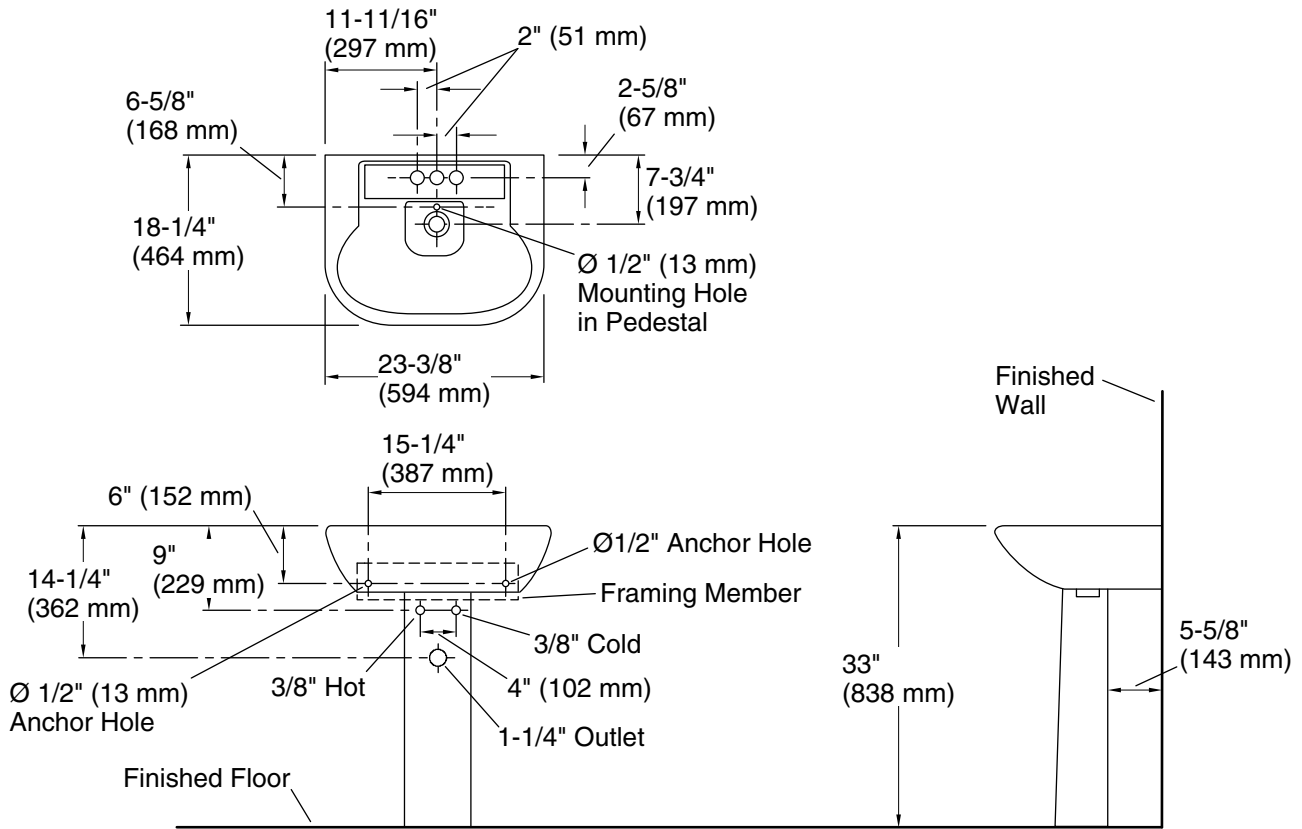

Technical Information

All product dimensions are nominal.

- Basin configuration: Single Bowl
- Bowl area (Only): Length: 18-1/4" (464 mm)
  Width: 11-5/8" (295 mm)
  Water depth: 4" (102 mm)
- With overflow: Yes
- Number of deck holes: 3
- Drain hole: 1-3/4" (44 mm)

Notes

- Install this product according to the installation instructions.
- Measure your actual product for roughing-in details.
- Product dimensions are nominal and may vary per ASME A112.19.2 tolerances.