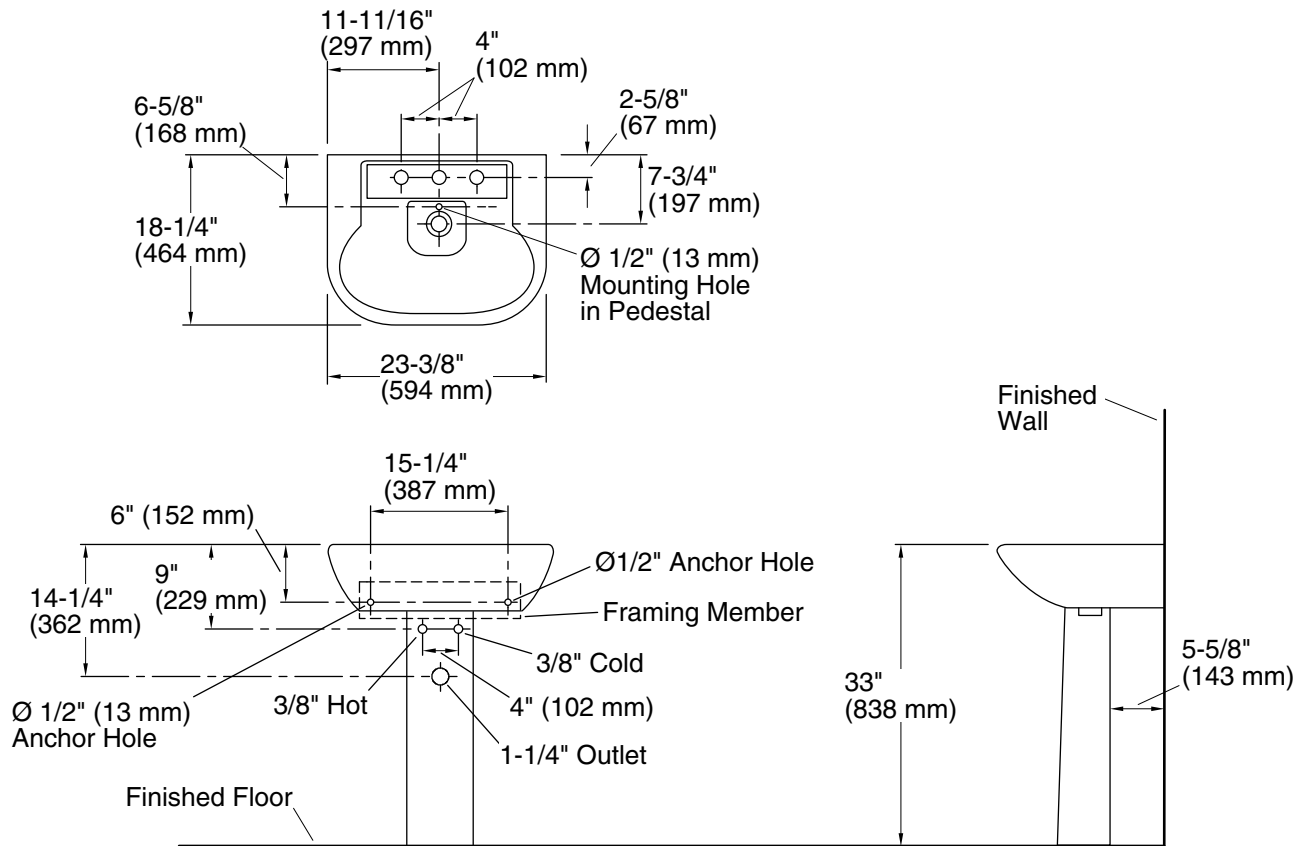

Sacramento®

21-1/4" pedestal bathroom sink
446128

Features

- For use with pedestal 448120
- Oval basin
- 8" (203 mm) widespread faucet holes

Installation

- Pedestal

Recommended Products/Accessories

- K-23726 Drain treatment
- K-23725 Cast iron cleaner

Color	Code	Description
-------	------	-------------

	0	White
---	---	-------

Technical Information

All product dimensions are nominal.

- Basin configuration: Single Bowl
- Bowl area (Only): Length: 18-1/4" (464 mm)
Width: 11-5/8" (295 mm)
Water depth: 4" (102 mm)
- With overflow: Yes
- Number of deck holes: 3
- Drain hole: 1-3/4" (44 mm)

Notes

- Install this product according to the installation instructions.
- Measure your actual product for roughing-in details.
- Product dimensions are nominal and may vary per ASME A112.19.2 tolerances.