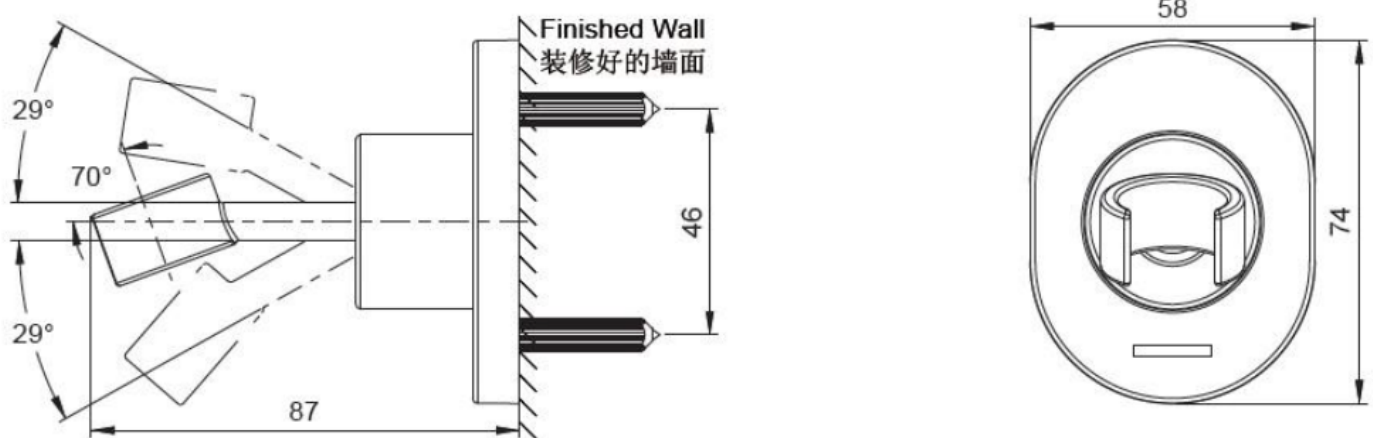

### Product Specification:

Model	Finish
K-45369T	Polished Chrome (-CP)

### Product Dimension:

K-45368T

Please note that the above information are subject to change without notice.