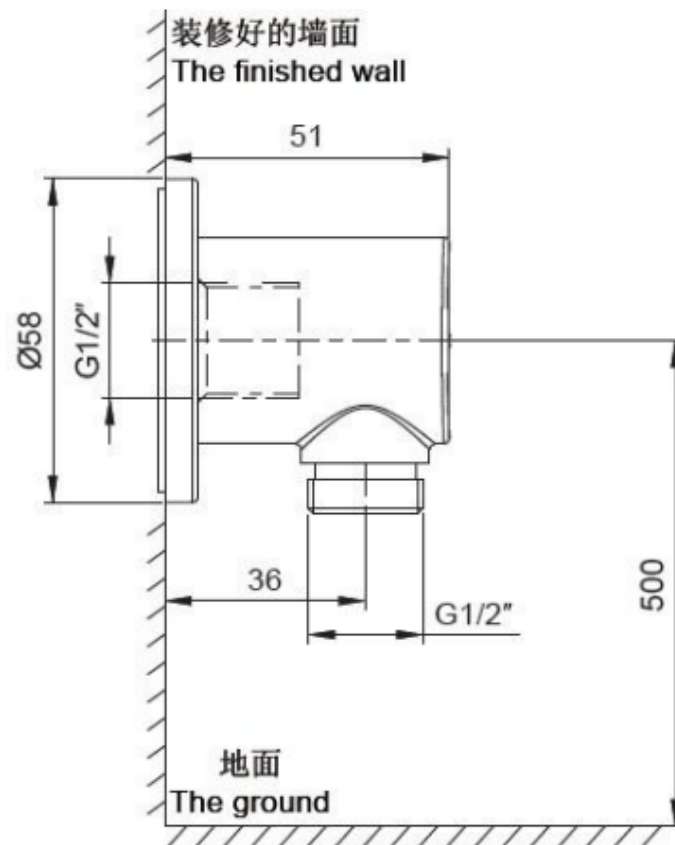

### Product Specification:

Model	Finish
K-45369T	Polished Chrome (-CP)

### Product Dimension:

K-45369T

Please note that the above information are subject to change without notice.