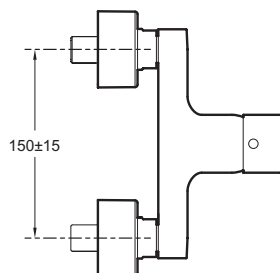

Single-lever wall-mount shower mixer 45533D

Collection: CÜFF

Finish*:

CP - Polished
Chrome

Main features:

Features

- Weight: 1.7 kg
- Normes: ACS (Certificate of Sanitary Compliance):10 ACC LY 004
- Connection: With connectors and wall escutcheons
- Non-return valve on shower outlet
- Ceramix disc cartridge
- Installation: Wall-mount
- Flow rate: 14 l/min
- Hole configuration: 150 ± 15 mm
- Connectors with wall escutcheons

Technical drawing

Product Specification: Single-lever wall-mount shower mixer. 45533D. Collection: CÜFF. Weight: 1.7 kg. Installation: Wall-mount. Normes: ACS (Certificate of Sanitary Compliance):10 ACC LY 004. Flow rate: 14 l/min. Connection: With connectors and wall escutcheons. Hole configuration: 150 ± 15 mm. Non-return valve on shower outlet. Connectors with wall escutcheons. Ceramix disc cartridge.