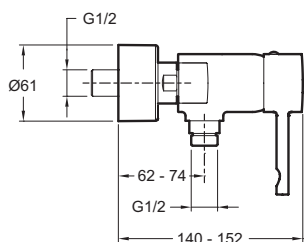

Single-lever wall-mount shower mixer 45533D

Collection: CÜFF

Finish*:

CP - Polished
Chrome

Main features:

Features

- Weight: 1.7 kg
- Normes: ACS (Certificate of Sanitary Compliance):10 ACC LY 004
- Connection: With connectors and wall escutcheons
- Non-return valve on shower outlet
- Ceramix disc cartridge
- Installation: Wall-mount
- Flow rate: 14 l/min
- Hole configuration: 150 ± 15 mm
- Connectors with wall escutcheons

Technical drawing

Product Specification: Single-lever wall-mount shower mixer. 45533D. Collection: CÜFF. Weight: 1.7 kg. Installation: Wall-mount. Normes: ACS (Certificate of Sanitary Compliance):10 ACC LY 004. Flow rate: 14 l/min. Connection: With connectors and wall escutcheons. Hole configuration: 150 ± 15 mm. Non-return valve on shower outlet. Connectors with wall escutcheons. Ceramix disc cartridge.