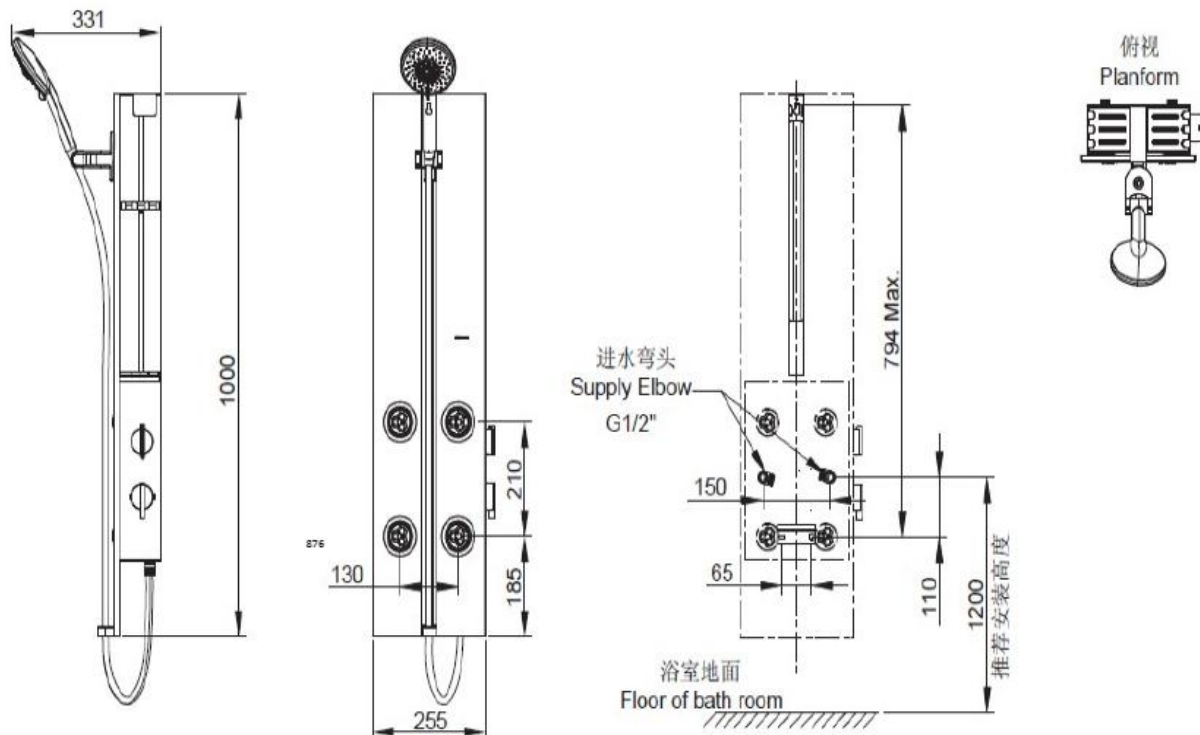

Product Specification:

Model	Includes	Finish
K-45881T	Thermostatic valve, body spray, Katalyst hand shower and smooth hose	CP

Product Dimension:

Reference Value
参考值

UNIT: mm
单位: 毫米

K-45881T

Please note that the above information are subject to change without notice.