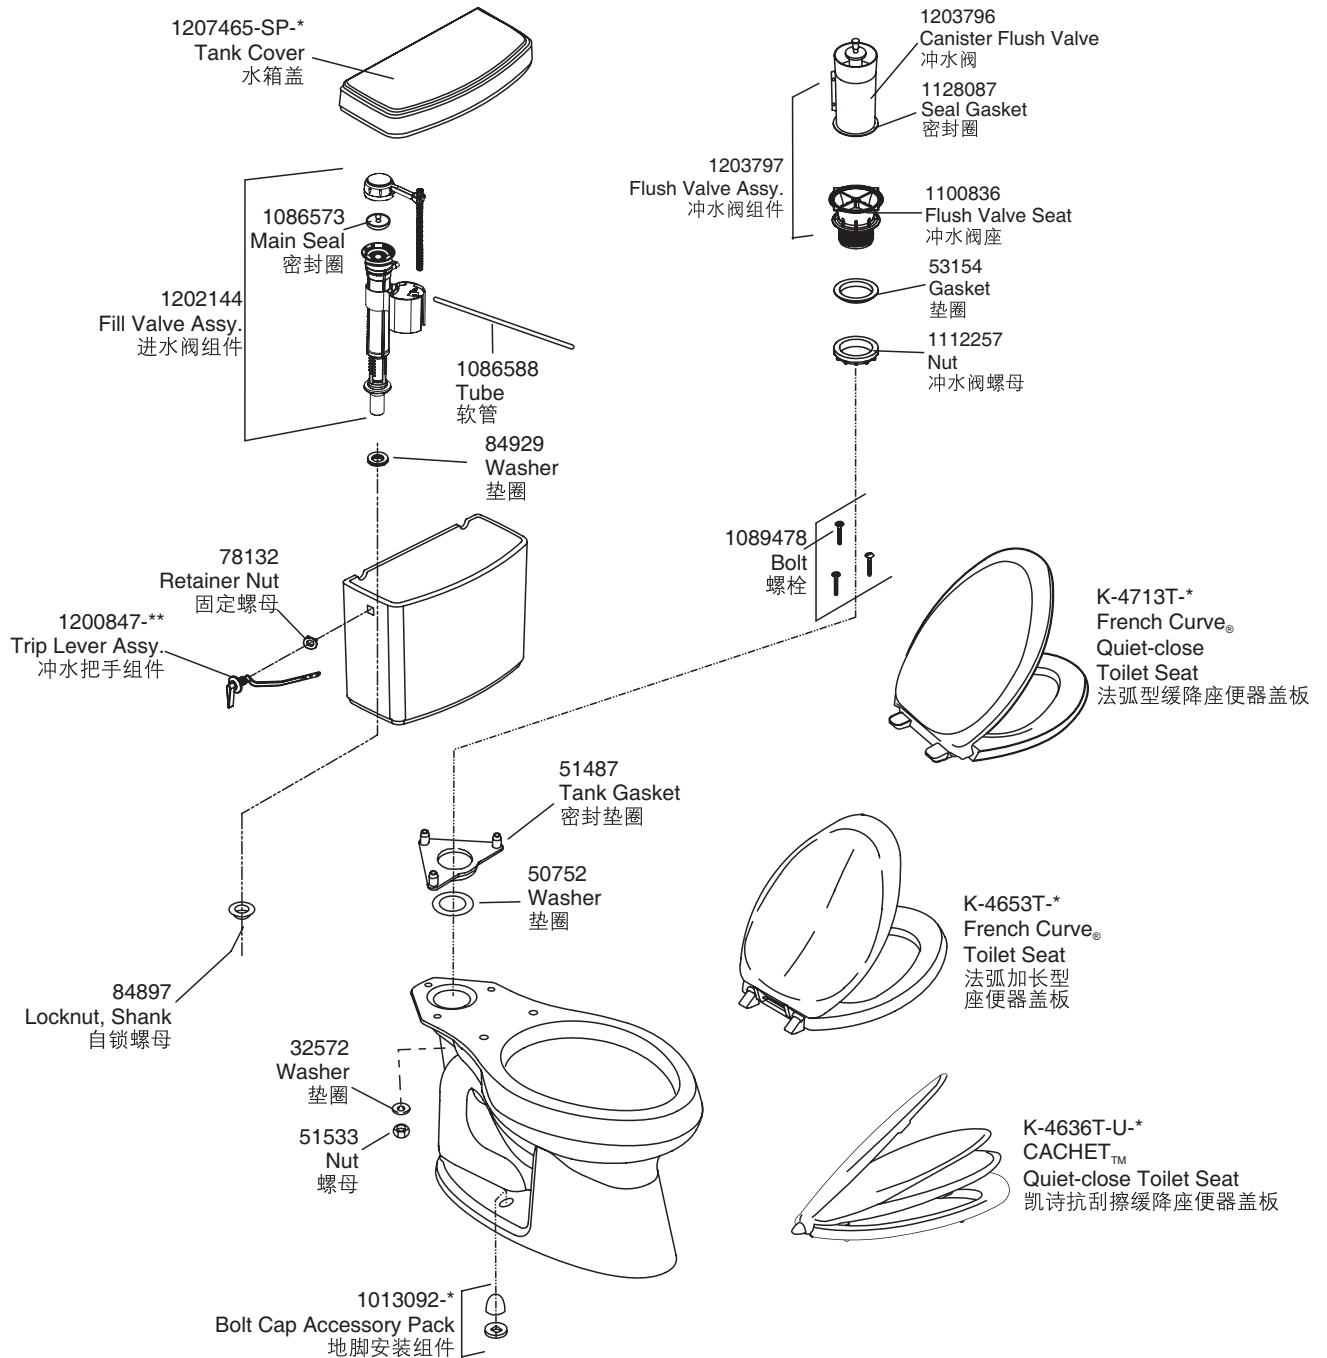

Model 组合型号	K-3831T-W-*	K-3831T-CW-*	K-3831T-SW-*	K-4969T-W-*	K-4969T-CW-*	K-4969T-SW-*
Tank 水箱	K-4609T-W4-*	K-4609T-W4-*	K-4609T-W4-*	K-4609T-W4-*	K-4609T-W4-*	K-4609T-W4-*
Bowl 缸体	K-3982T-M-*	K-3982T-M-*	K-3982T-M-*	K-4066T-M-*	K-4066T-M-*	K-4066T-M-*
Seat 盖板	K-4653T-*	K-4713T-*	K-4636T-U-*	K-4653T-*	K-4713T-*	K-4636T-U-*

订购时请说明颜色代码(-*)或表面处理(-**)

Color code (-*) or finish (-**) must be specified when ordering.

盖板的维修零件请详见盖板的维修零件图。

Please refer to service parts page packed with seat for detailed seat service parts.