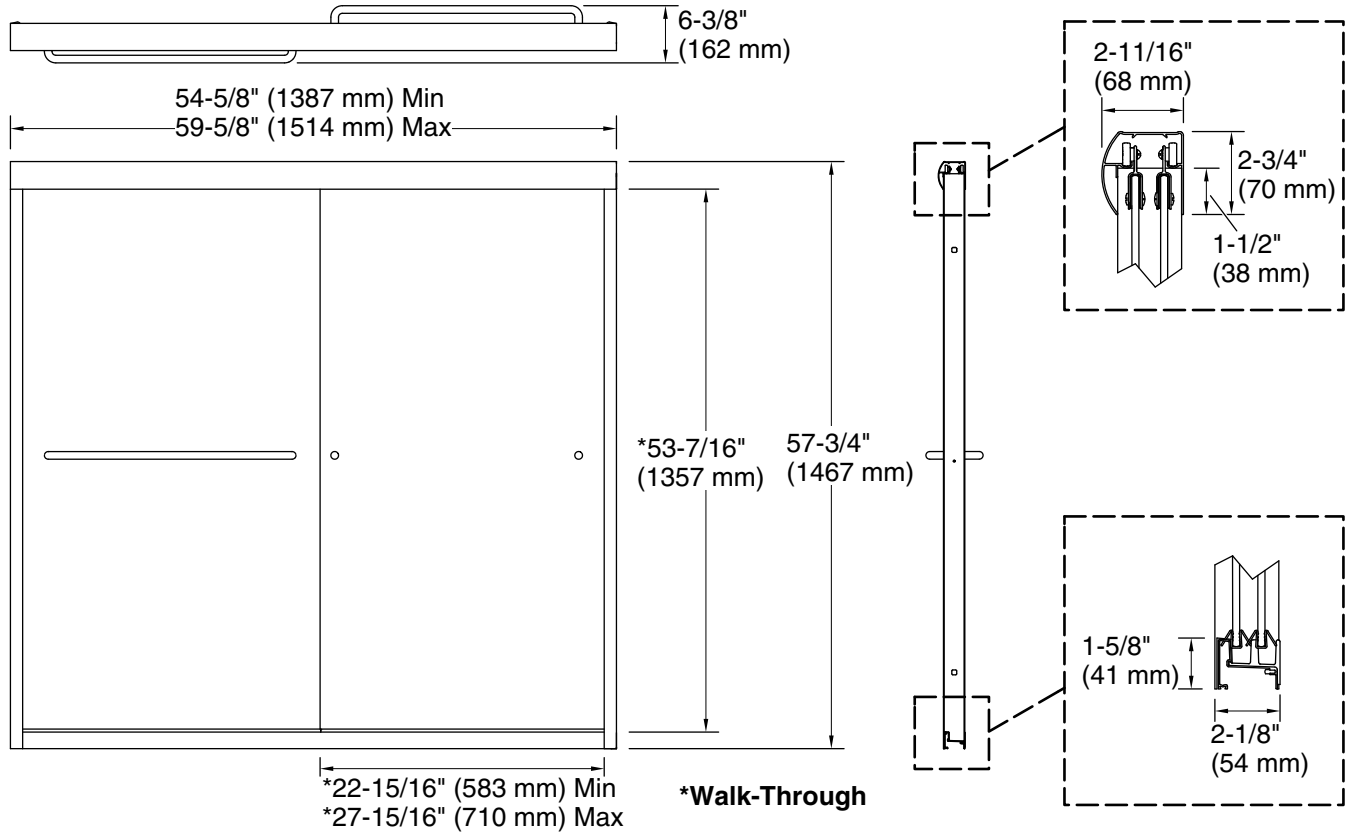

Available Glass Options

Code Description

Clear
Lake Mist™

Technical Information

All product dimensions are nominal.

- Base-To-Wall 1/2" (13 mm)
- Radius – Max:
- Shower Ledge Min 2-1/8" (54 mm)
- Flat:
- Shower Wall Min 2-11/16" (68 mm)
- Flat:

Notes

Install this product according to the installation instructions.

The vertical opening should be a minimum of 60-1/2" (1537 mm) to allow for installation clearance.