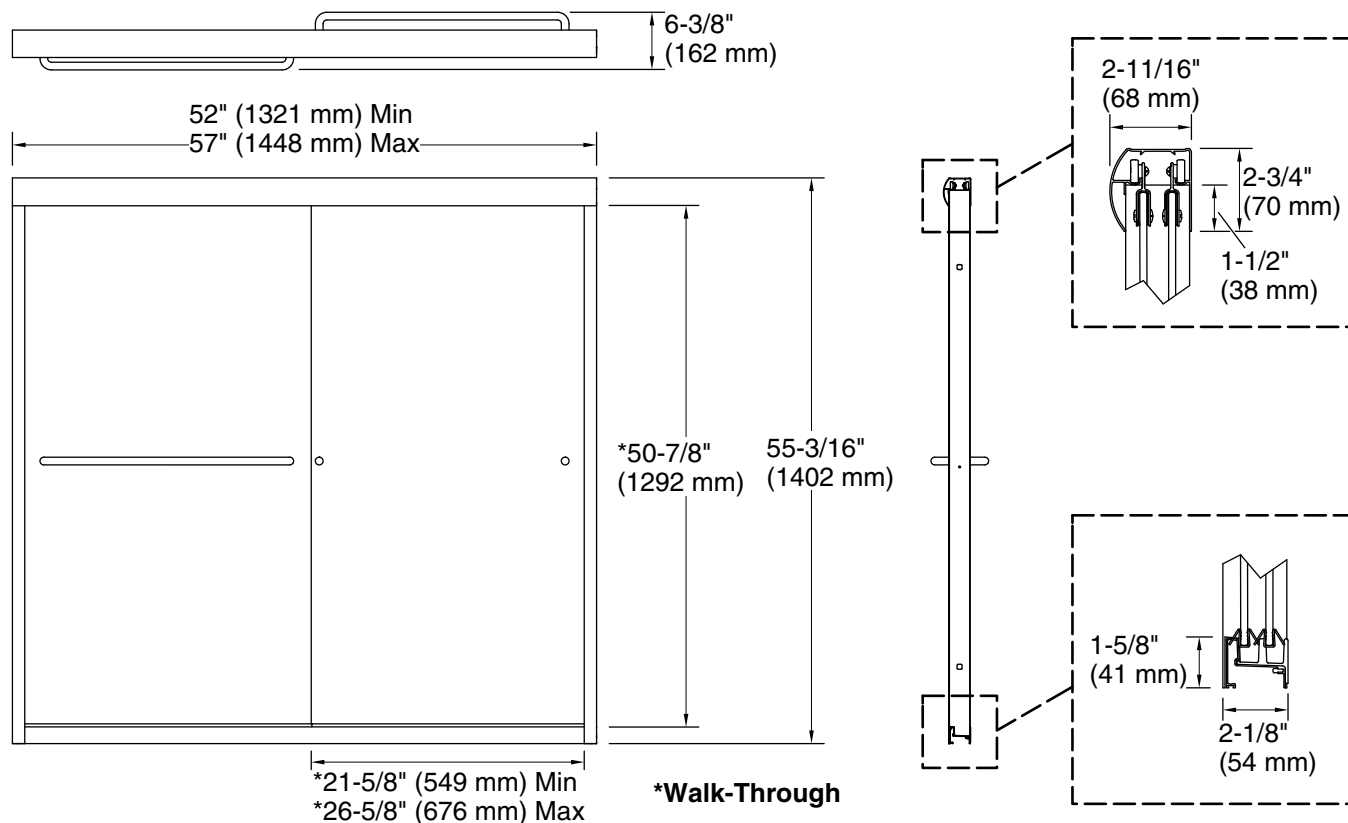

Features

- Frameless
- 1/4" (6 mm) thick tempered glass
- CleanCoat®+ glass coating creates a hydrophobic barrier that repels water, soap scum, and residue, saving time and protecting shower doors 10 times longer than original CleanCoat. (Based on 2021 internal wear/abrasion testing using a microfiber cloth.)
- Reversible top track offers a choice of curved or flat profile
- Interior and exterior towel bars complete the look of this door
- Tempered glass ensures enhanced safety and durability

Available Glass Options

Code	Description
	Clear

Technical Information

All product dimensions are nominal.

- Base-To-Wall 1/2" (13 mm)
- Radius – Max:
- Shower Ledge Min 2-1/8" (54 mm)
- Flat:
- Shower Wall Min 2-11/16" (68 mm)
- Flat:

Notes

Install this product according to the installation instructions.

The vertical opening should be a minimum of 57-1/2" (1461 mm) to allow for installation clearance.