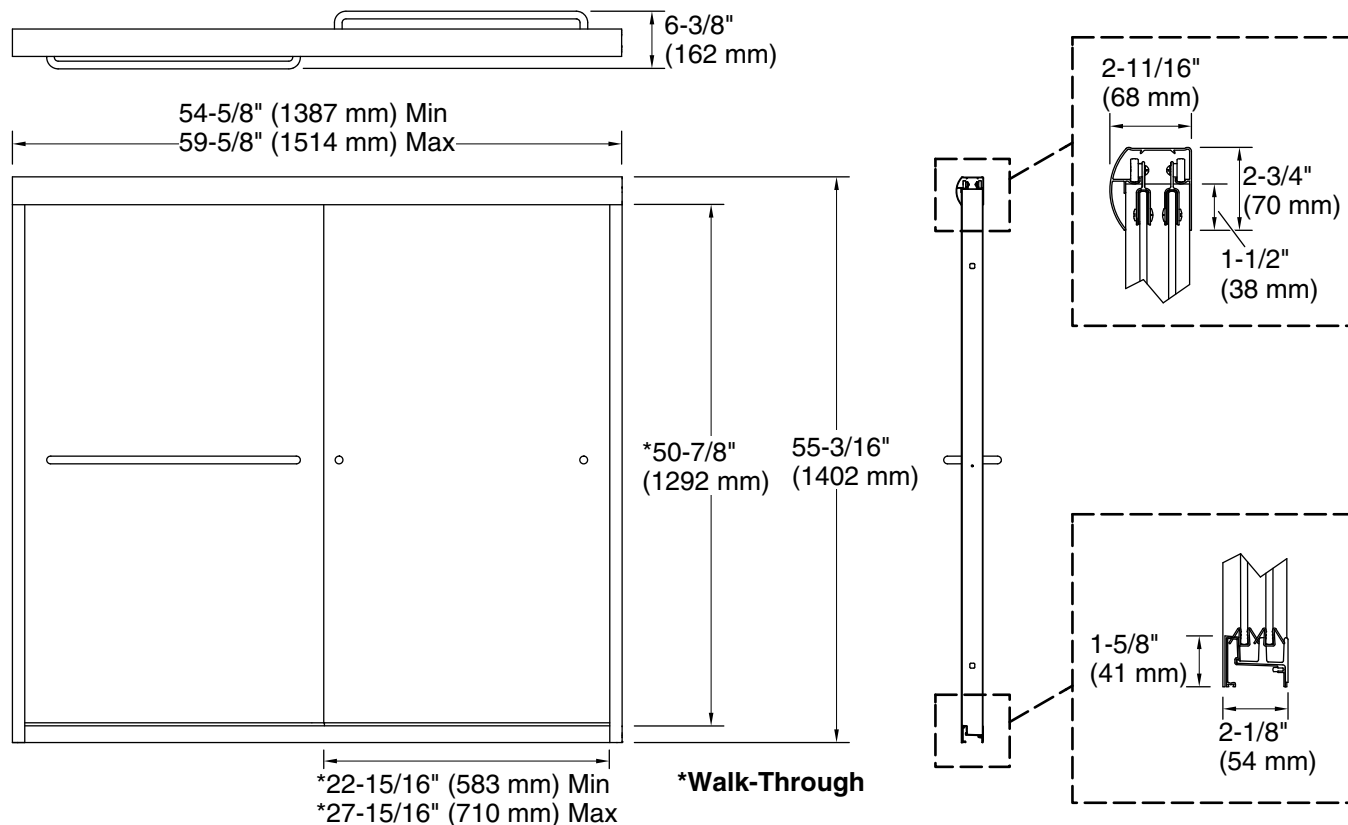

Features

- Frameless
- 1/4" (6 mm) thick tempered glass
- CleanCoat®+ glass coating creates a hydrophobic barrier that repels water, soap scum, and residue, saving time and protecting shower doors 10 times longer than original CleanCoat. (Based on 2021 internal wear/abrasion testing using a microfiber cloth.)
- Reversible top track offers a choice of curved or flat profile
- Interior and exterior towel bars complete the look of this door
- Tempered glass ensures enhanced safety and durability

Available Glass Options

Code	Description
	Clear
	Frosted

Technical Information

All product dimensions are nominal.

- Base-To-Wall 1/2" (13 mm)
- Radius – Max:
- Shower Ledge Min 2-1/8" (54 mm)
- Flat:
- Shower Wall Min 2-11/16" (68 mm)
- Flat:

Notes

Install this product according to the installation instructions.

The vertical opening should be a minimum of 57-1/2" (1461 mm) to allow for installation clearance.