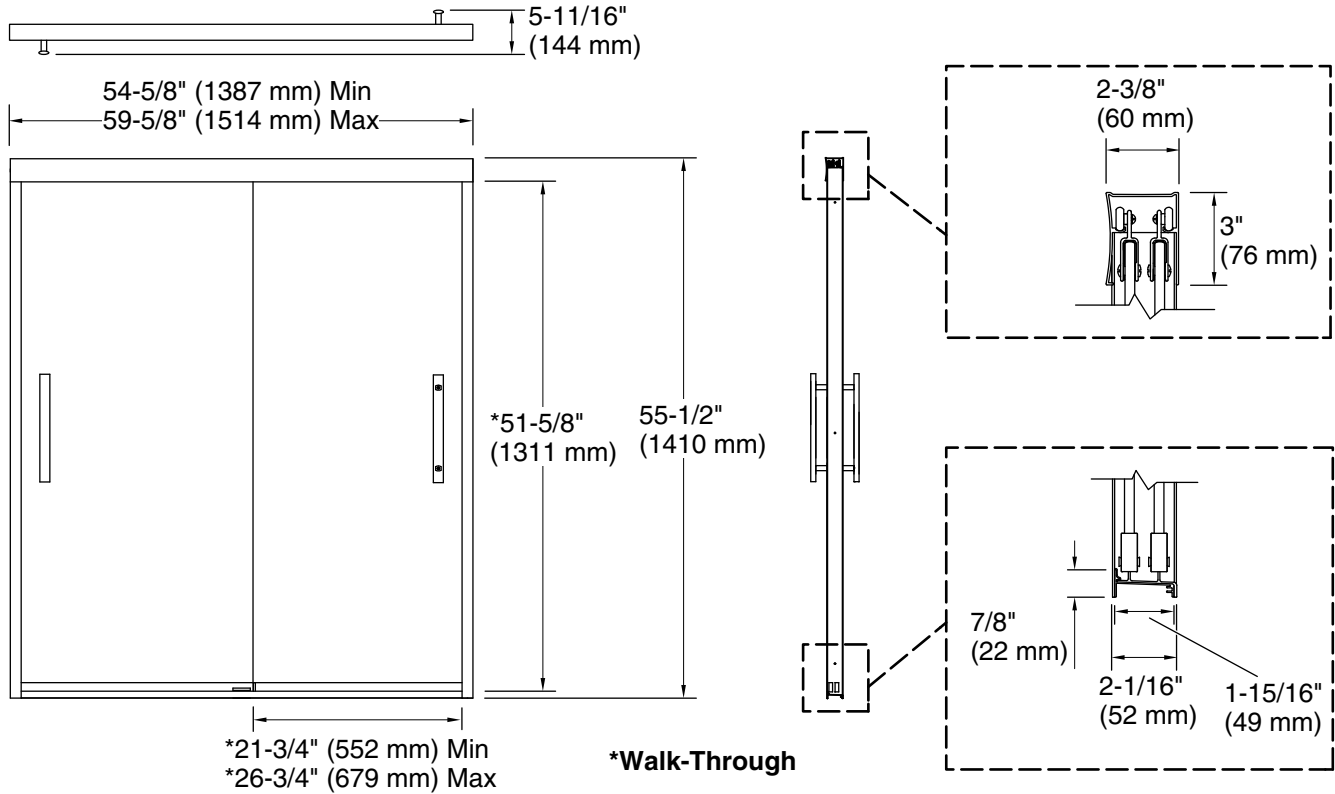

Finesse™ Peak®

55-1/2" H frameless sliding bath door with 5/16"-thick glass
542808-59

Features

- Frameless
- 5/16" (8 mm) thick tempered glass
- CleanCoat®+ glass coating creates a hydrophobic barrier that repels water, soap scum, and residue, saving time and protecting shower doors 10 times longer than original CleanCoat. (Based on 2021 internal wear/abrasion testing using a microfiber cloth.)
- Vertical blade handles complete the look of this door
- Tempered glass ensures enhanced safety and durability

9-19-2025 15:59 - US/CA

Technical Information

All product dimensions are nominal.

- Base-To-Wall 1/2" (13 mm)
- Radius – Max:
- Shower Ledge Min 2" (51 mm)
- Flat:
- Shower Wall Min 2-3/8" (60 mm)
- Flat:

Notes

Install this product according to the installation guide.

NOTICE: The vertical opening should be a minimum of 58" (1473 mm) to allow clearance for installation.