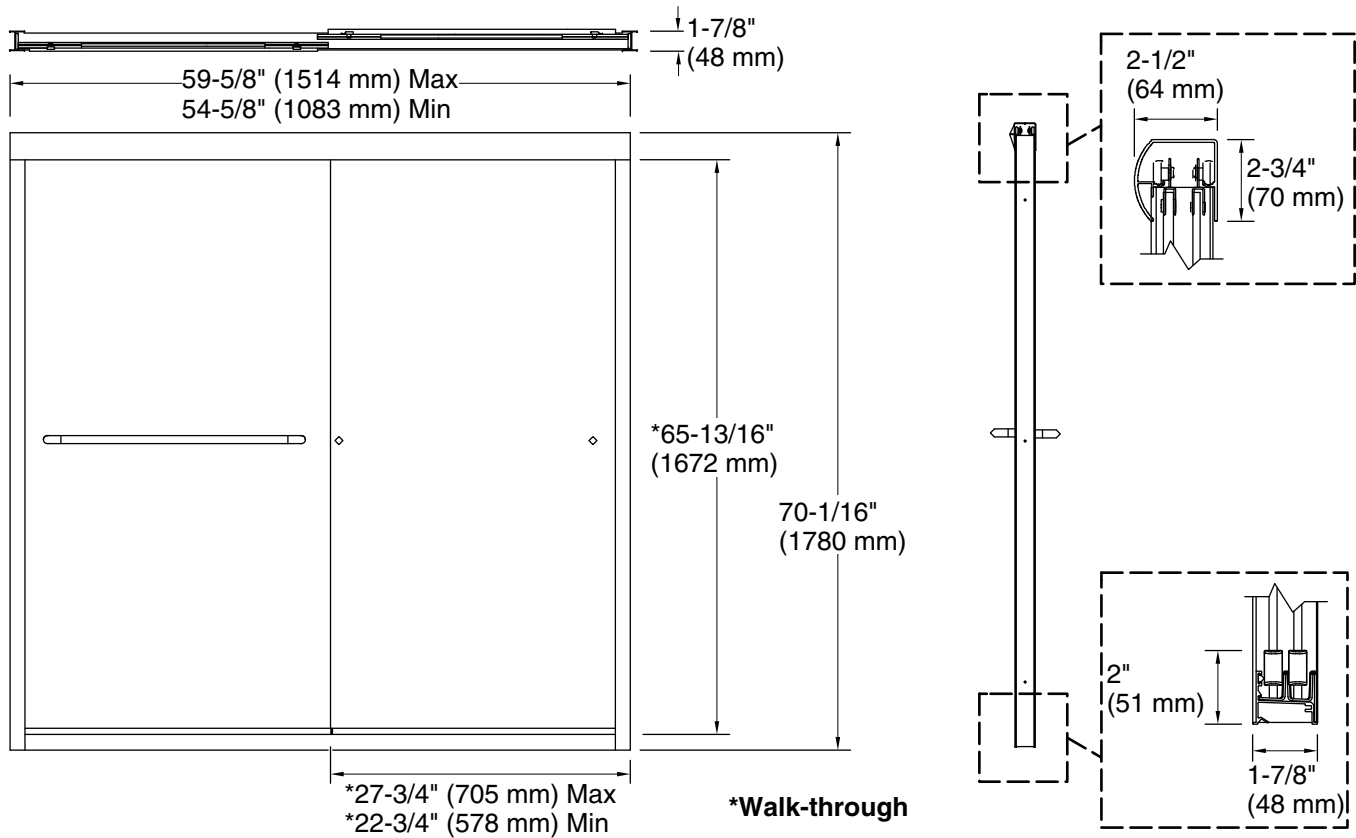

Available Glass Options

Code	Description
	Clear
	Lake Mist™

Technical Information

All product dimensions are nominal.

- Base-To-Wall 1/2" (13 mm)
- Radius – Max:
- Shower Ledge Min 2-1/8" (54 mm)
- Flat:
- Shower Wall Min 2-11/16" (68 mm)
- Flat:

Notes

Install this product according to the installation instructions.

The vertical opening should be a minimum of 72-7/16" (1840 mm) to allow for installation clearance.