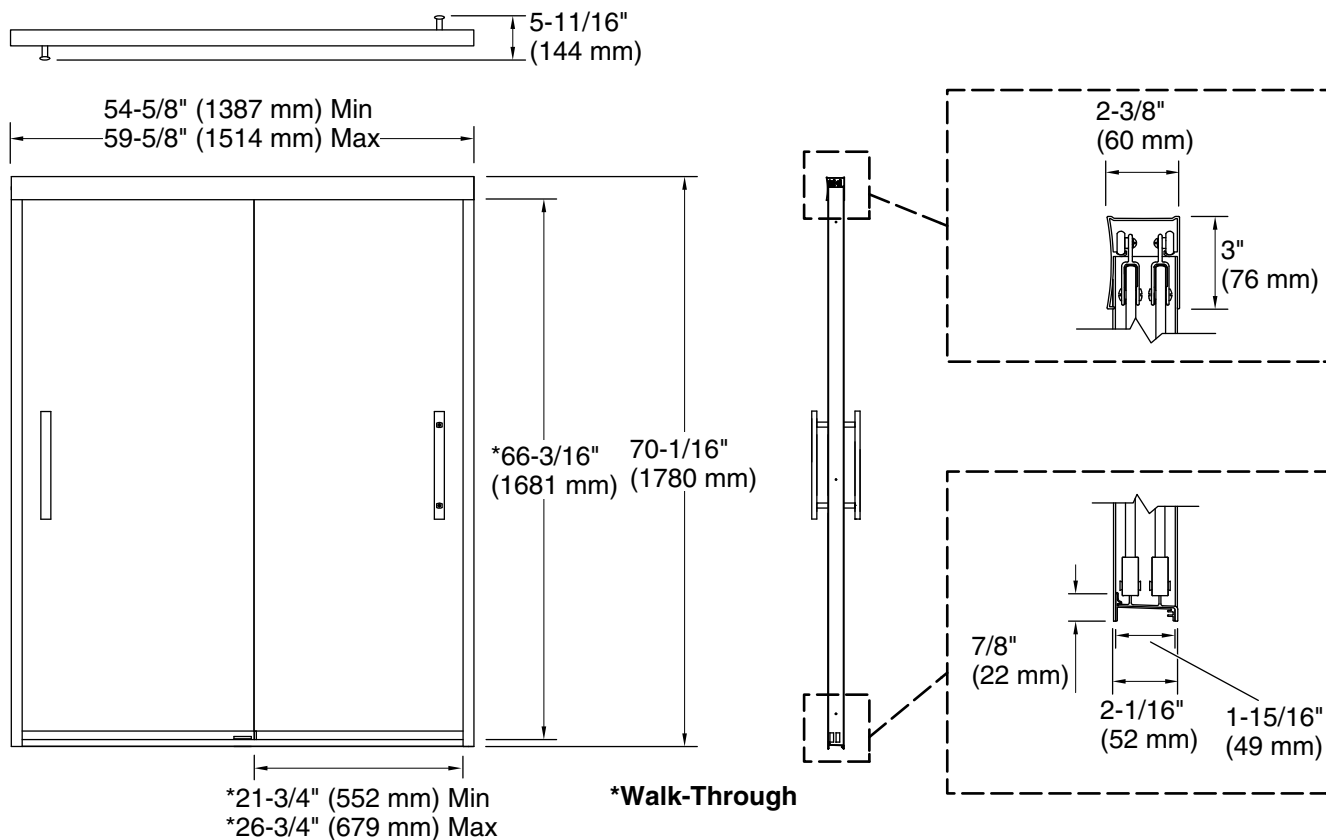

Features

- Frameless
- 5/16" (8 mm) thick tempered glass
- CleanCoat®+ glass coating creates a hydrophobic barrier that repels water, soap scum, and residue, saving time and protecting shower doors 10 times longer than original CleanCoat. (Based on 2021 internal wear/abrasion testing using a microfiber cloth.)
- Vertical blade handles complete the look of this door
- Tempered glass ensures enhanced safety and durability

Available Glass Options

Code	Description
	Clear
	Rain

Technical Information

All product dimensions are nominal.

- Base-To-Wall 1/2" (13 mm)
- Radius – Max:
- Shower Ledge Min 2-1/8" (54 mm)
- Flat:
- Shower Wall Min 2-3/8" (60 mm)
- Flat:

Notes

Install this product according to the installation guide.
NOTICE: The vertical opening should be a minimum of 72" (1829 mm) to allow clearance for installation.