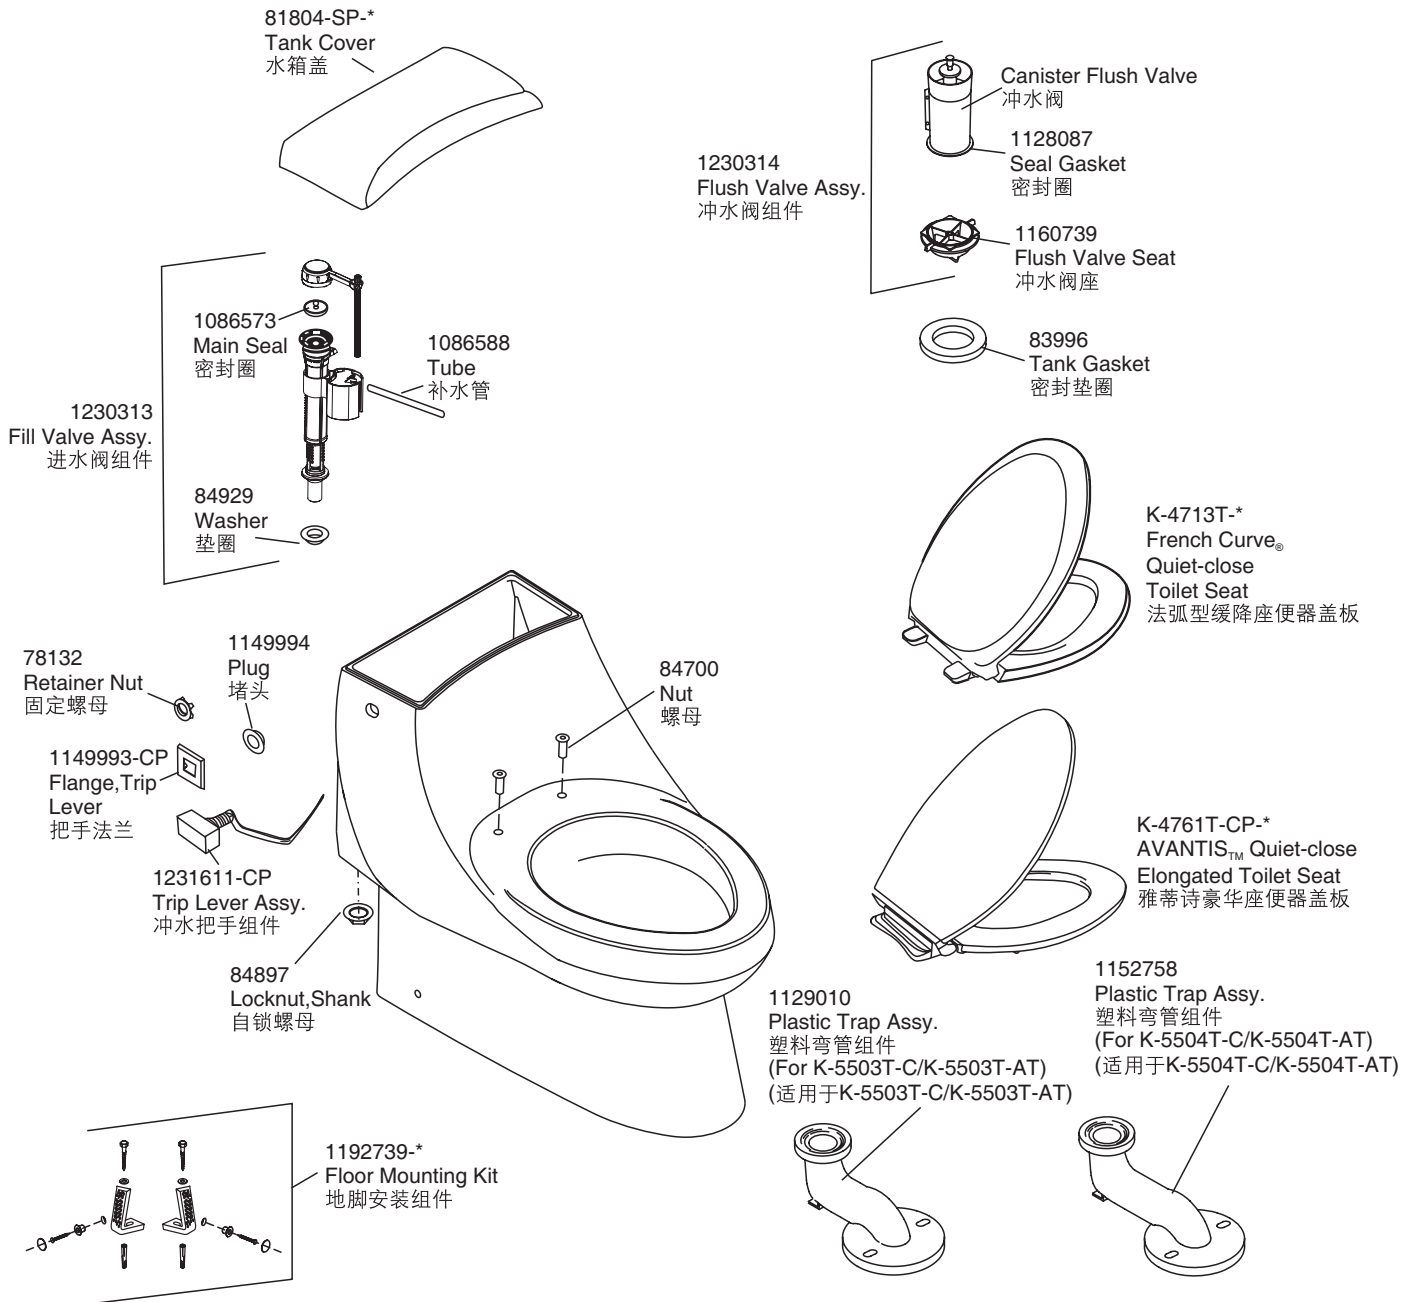

One-Piece Toilet 连体座便器	K-5503T-C-*	K-5503T-AT-*	K-5504T-C-*	K-5504T-AT-*
Spec 规格	305mm	305mm	400mm	400mm
Includes Toilet Seat 含座便器盖板	K-4713T-*	K-4761T-CP-*	K-4713T-*	K-4761T-CP-*

订购时请说明颜色代码(-*)或表面处理(-**)
Color code (-*) or finish (-**) must be specified when ordering.
盖板的维修零件请详见盖板的维修零件图。

Please refer to service parts page packed with seat for detailed seat service parts.