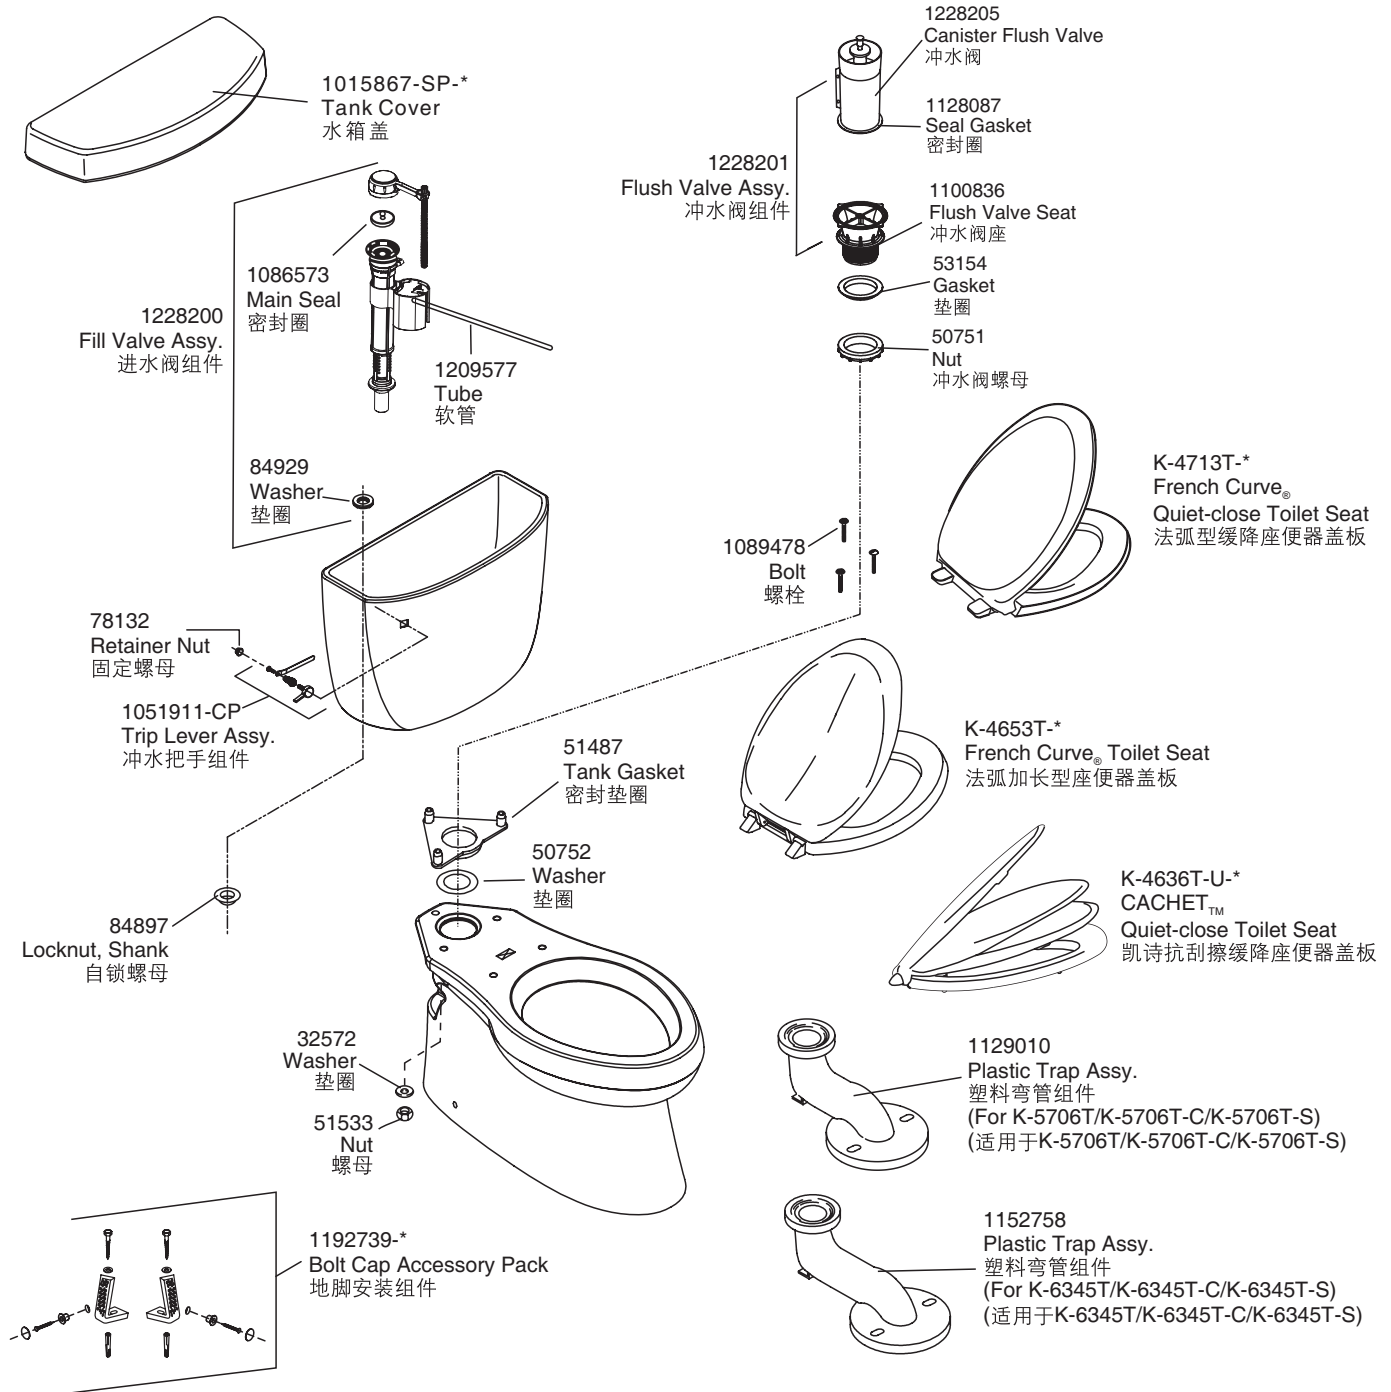

Model 组合型号	K-5706T-*	K-5706T-C-*	K-5706T-S-*	K-6345T-*	K-6345T-C-*	K-6345T-S-*
Tank 水箱	K-4634T-W4-*	K-4634T-W4-*	K-4634T-W4-*	K-4634T-W4-*	K-4634T-W4-*	K-4634T-W4-*
Bowl 缸体	K-5767T-*	K-5767T-*	K-5767T-*	K-6341T-*	K-6341T-*	K-6341T-*
Seat 盖板	K-4653T-*	K-4713T-*	K-4636T-U-*	K-4653T-*	K-4713T-*	K-4636T-U-*

Color code (-\*) or finish (-\*\*) must be specified when ordering.

订购时请说明颜色代码(-\*)或表面处理(-\*\*)

Please refer to service parts page packed with seat for detailed seat service parts.

盖板的维修零件请详见盖板的维修零件图。