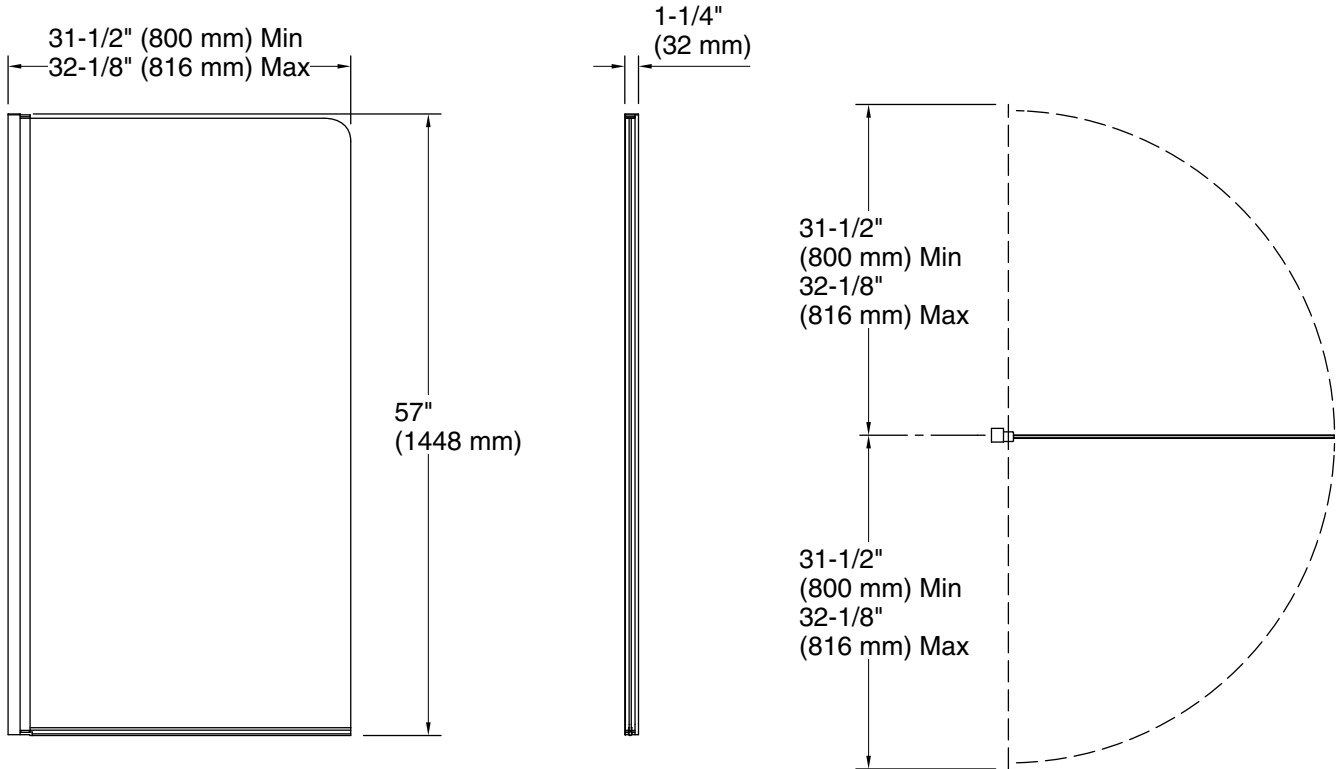

Installation

- Door can be installed to open to the left or right to suit your bathroom layout
- Out-of-plumb adjustability simplifies installation
- Not for use in hospitality
- For residential use only

Code	Description
------	-------------

G05	Clear
-----	-------

Technical Information

All product dimensions are nominal.

- Base-To-Wall 1/2" (13 mm)
- Radius – Max:
- Shower Ledge Min 1-1/4" (32 mm)
- Flat:
- Shower Wall Min 1-1/4" (32 mm)
- Flat:
- Wall Studs Required Yes
- for Door:

Notes

Install this product according to the installation instructions.

The vertical opening should be a minimum of 57" (1448 mm) to allow for installation clearance.