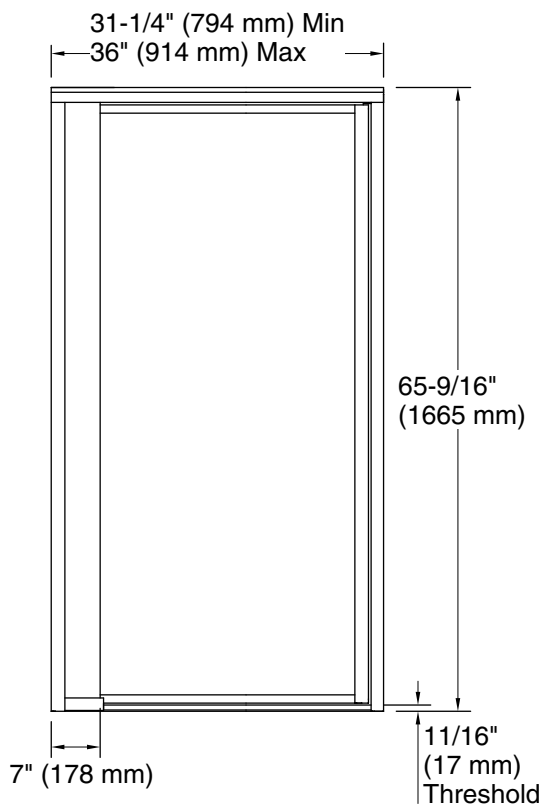

## 65-1/2" H pivot shower door with 1/8"-thick glass

#### Installation

- Fits opening widths 31-1/4" – 36" (794 – 914 mm)
- 65-1/2" (1664 mm) high, with 64" (1626 mm) minimum head clearance
- 3/8" (10-mm) out-of-plumb adjustability on each side simplifies installation
- Door can be installed to open to the left or right to suit your bathroom layout
- For residential use only
- Not for use in hospitality

For the most current Specification Sheet, go to [www.sterlingplumbing.com](http://www.sterlingplumbing.com).

9-19-2025 16:17 - US/CA

**Technical Information**

All product dimensions are nominal.

- Base-To-Wall 3/8" (10 mm)
- Radius – Max:
- Shower Ledge Min 1-1/8" (29 mm)
- Flat:
- Shower Wall Min 1-1/4" (32 mm)
- Flat:

**Notes**

The vertical opening should be a minimum of 67" (1702 mm) to allow for installation clearance.