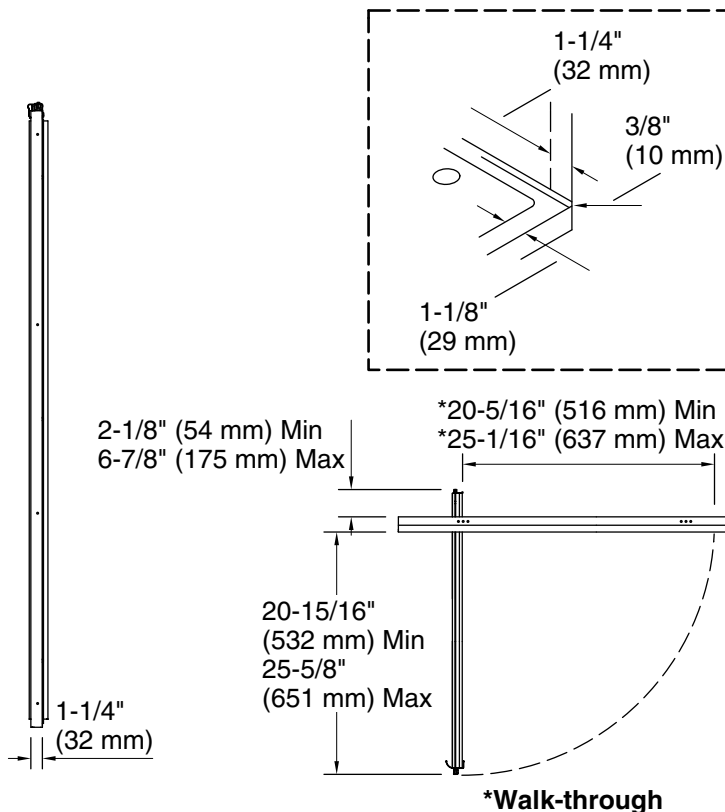

## 65-1/2" H pivot shower door with 1/8"-thick glass

#### Installation

- Fits opening widths 31-1/4" – 36" (794 – 914 mm)
- 65-1/2" (1664 mm) high, with 64" (1626 mm) minimum head clearance
- 3/8" (10-mm) out-of-plumb adjustability on each side simplifies installation
- Door can be installed to open to the left or right to suit your bathroom layout
- For residential use only
- Not for use in hospitality

For the most current Specification Sheet, go to [www.sterlingplumbing.com](http://www.sterlingplumbing.com).

9-19-2025 16:17 - US/CA

**Technical Information**

All product dimensions are nominal.

- Base-To-Wall 3/8" (10 mm)
- Radius – Max:
- Shower Ledge Min 1-1/8" (29 mm)
- Flat:
- Shower Wall Min 1-1/4" (32 mm)
- Flat:

**Notes**

The vertical opening should be a minimum of 67" (1702 mm) to allow for installation clearance.