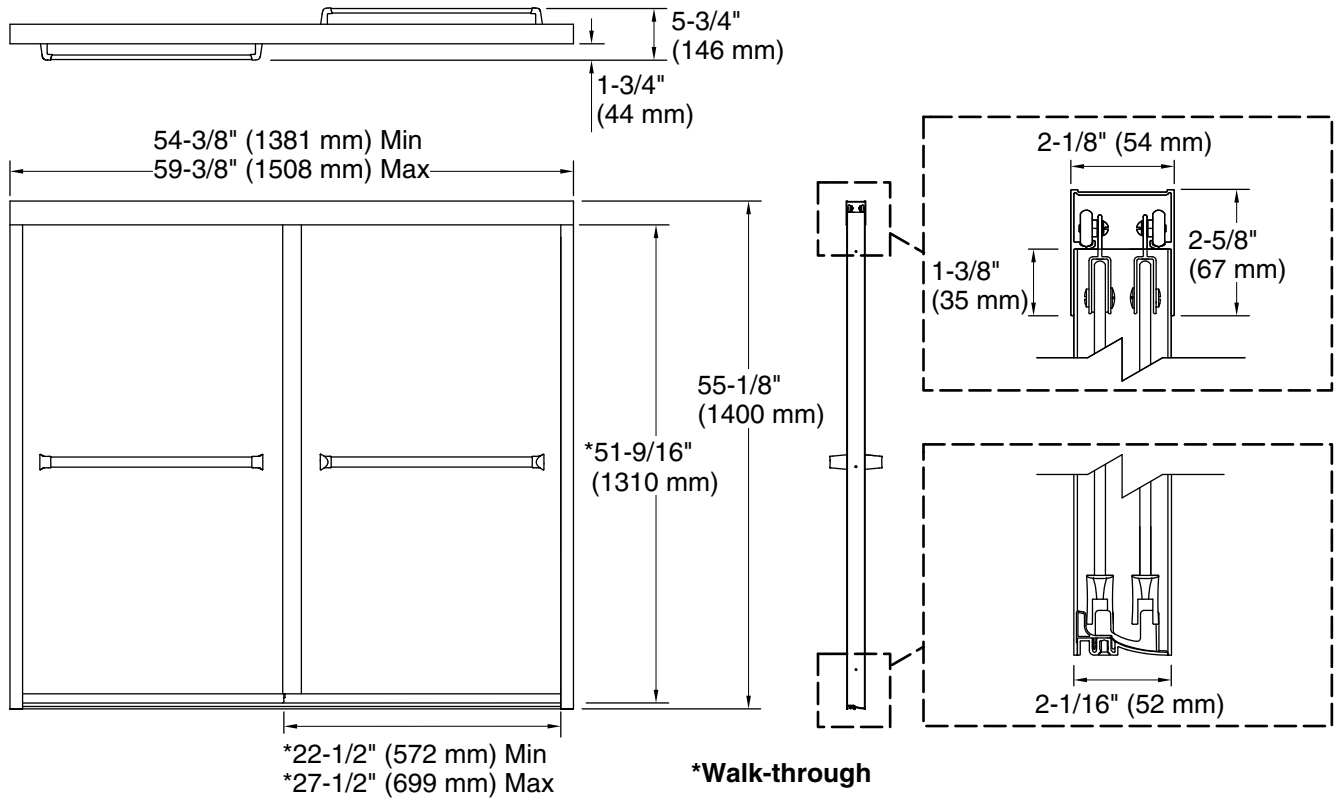

Technical Information

All product dimensions are nominal.

- Base-To-Wall 5/8" (16 mm)
- Radius – Max:
- Shower Ledge Min 2-1/2" (64 mm)
- Flat:
- Shower Wall Min 2-1/2" (64 mm)
- Flat:

Notes

Install this product according to the installation instructions.