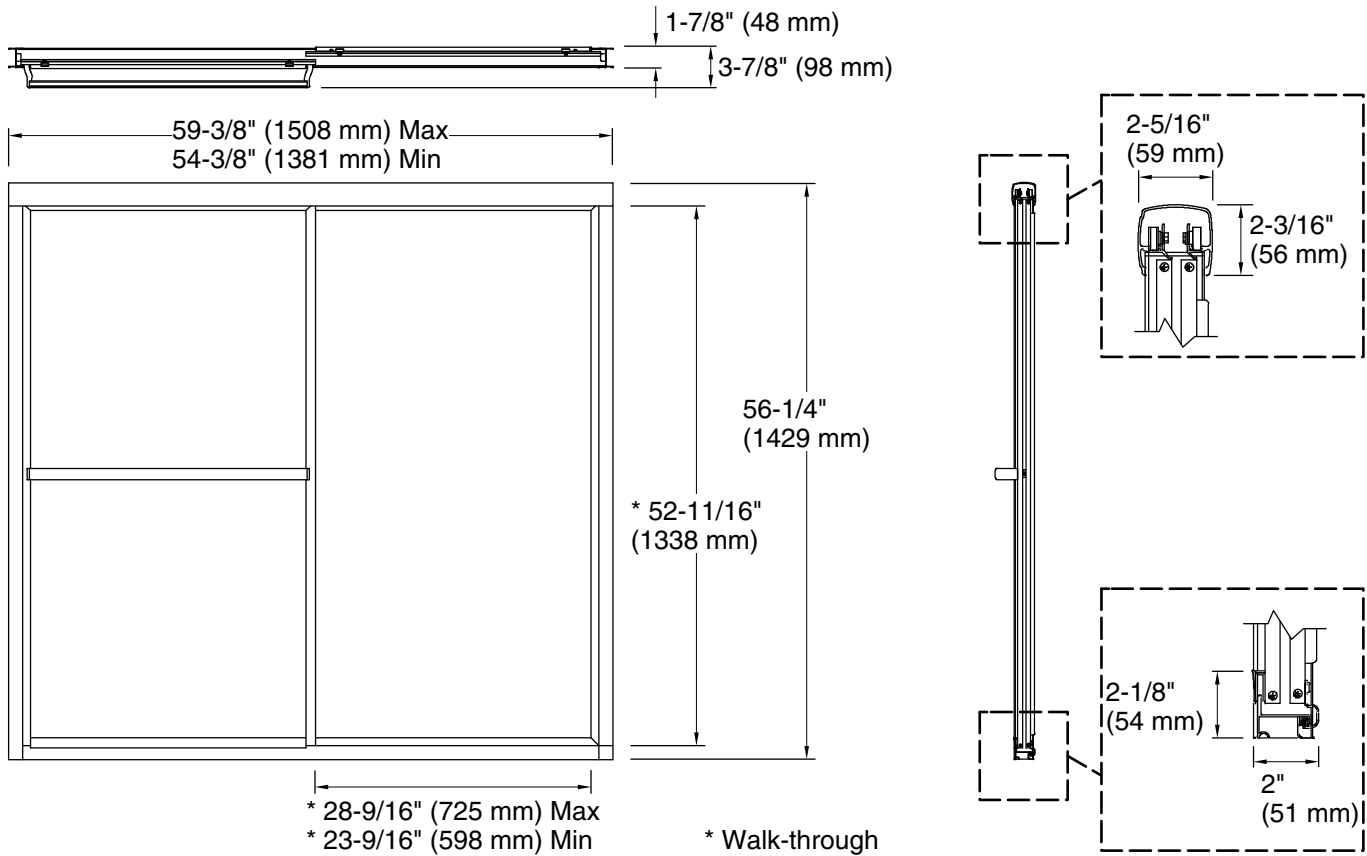

Technical Information

All product dimensions are nominal.

- Base-To-Wall 1/2" (13 mm)
- Radius – Max:
- Shower Ledge Min 1-7/8" (48 mm)
- Flat:
- Shower Wall Min 2-5/16" (59 mm)
- Flat:

Notes

Install this product according to the installation instructions.

The vertical opening should be a minimum of 57-11/16" (1465 mm) to allow for installation clearance.