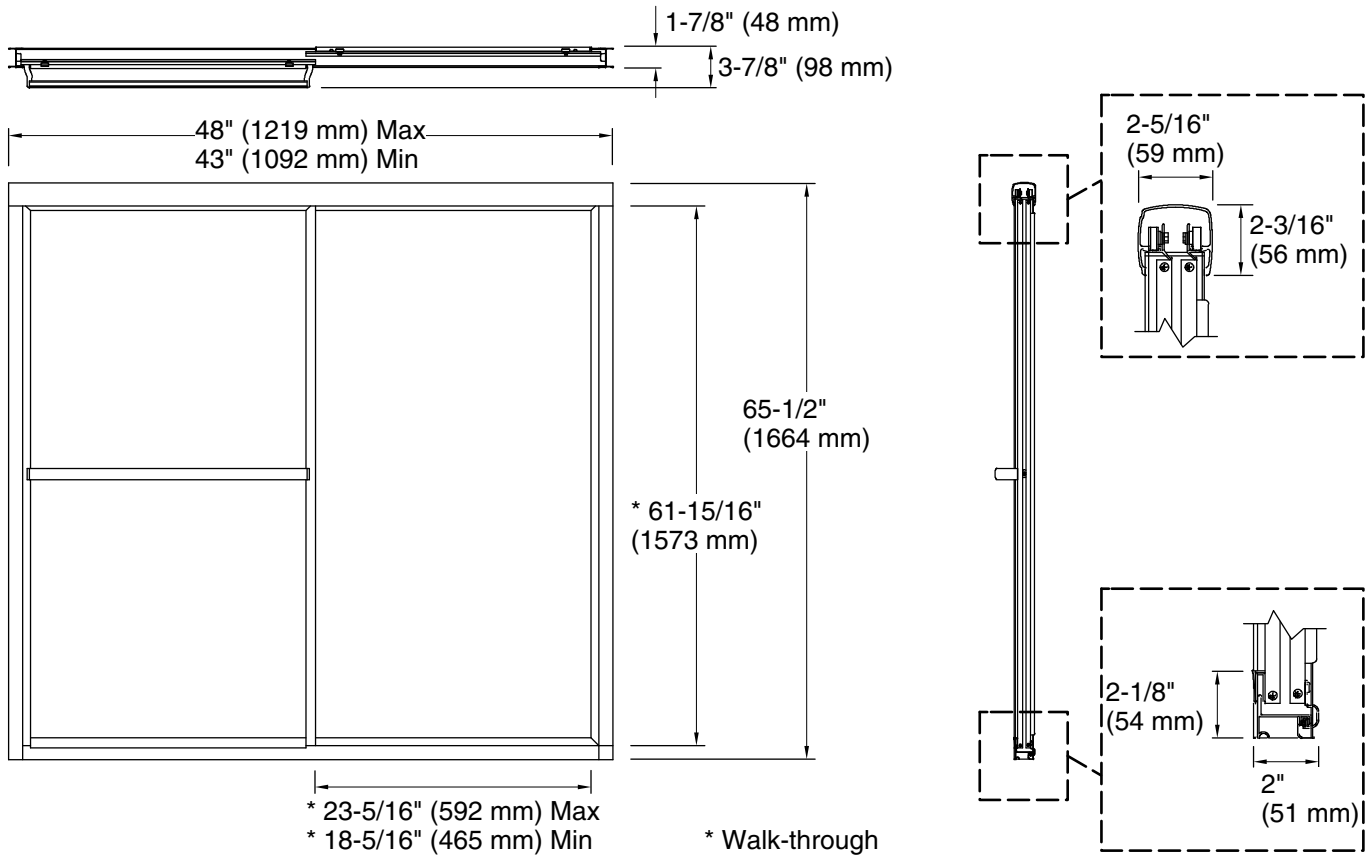

#### Features

- Framed, 1/8" (3 mm) thick tempered glass
- Towel bar
- Tempered glass ensures enhanced safety and durability

For the most current Specification Sheet, go to [www.sterlingplumbing.com](http://www.sterlingplumbing.com).

2-15-2025 00:04 - US/CA

**Technical Information**

All product dimensions are nominal.

- Base-To-Wall 1/2" (13 mm)
- Radius – Max:
- Shower Ledge Min 1-7/8" (48 mm)
- Flat:
- Shower Wall Min 2-5/16" (59 mm)
- Flat:

**Notes**

Install this product according to the installation instructions.

The vertical opening should be a minimum of 66-15/16" (1700 mm) to allow for installation clearance.