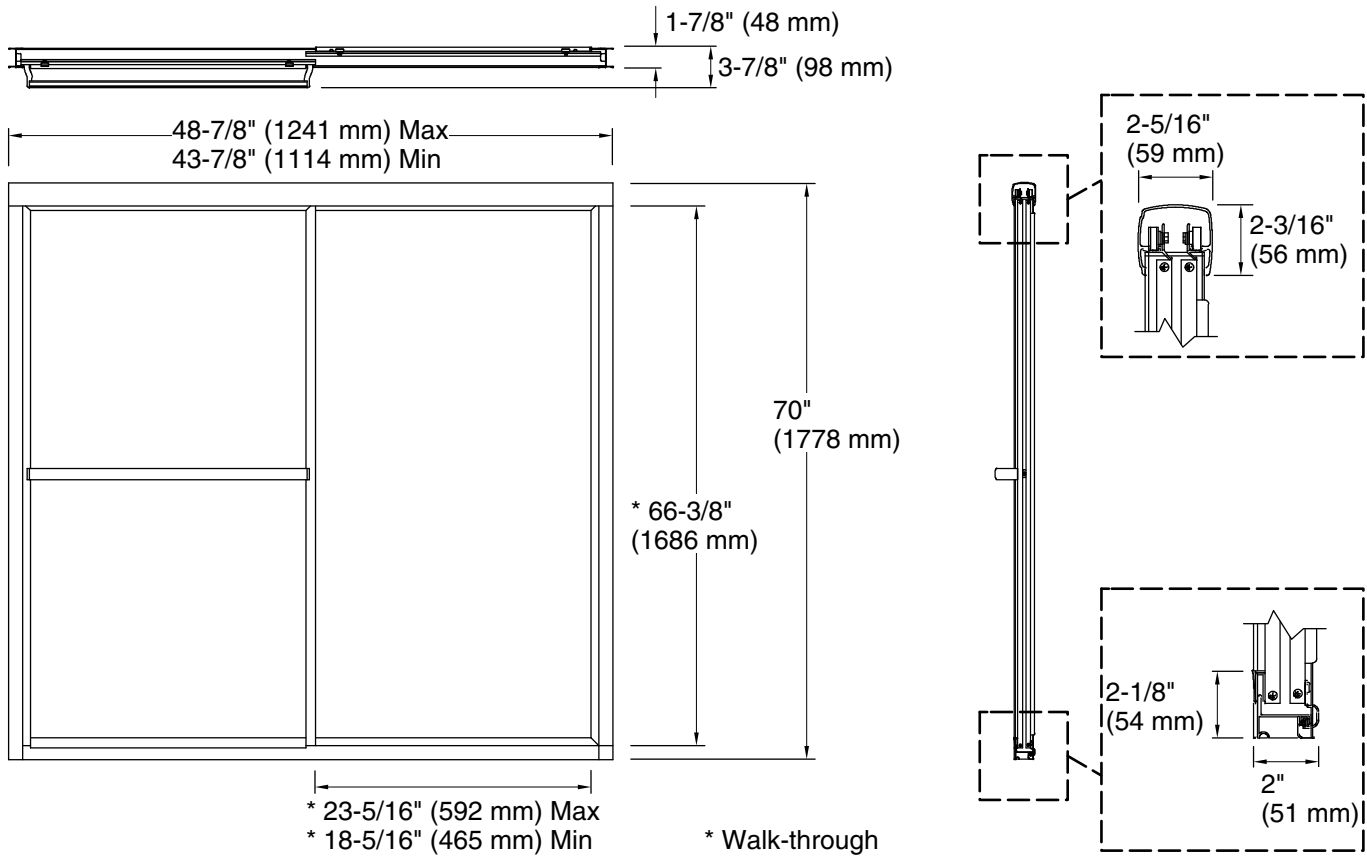

### Features

- Framed, 1/8" (3 mm) thick tempered glass
- Towel bar
- Tempered glass ensures enhanced safety and durability

### Available Glass Options

Code	Description
------	-------------

	Rain
--	------

**Technical Information**

All product dimensions are nominal.

- Base-To-Wall 1/2" (13 mm)
- Radius – Max:
- Shower Ledge Min 1-7/8" (48 mm)
- Flat:
- Shower Wall Min 2-5/16" (59 mm)
- Flat:

**Notes**

Install this product according to the installation instructions.

The vertical opening should be a minimum of 71-3/8" (1813 mm) to allow for installation clearance.