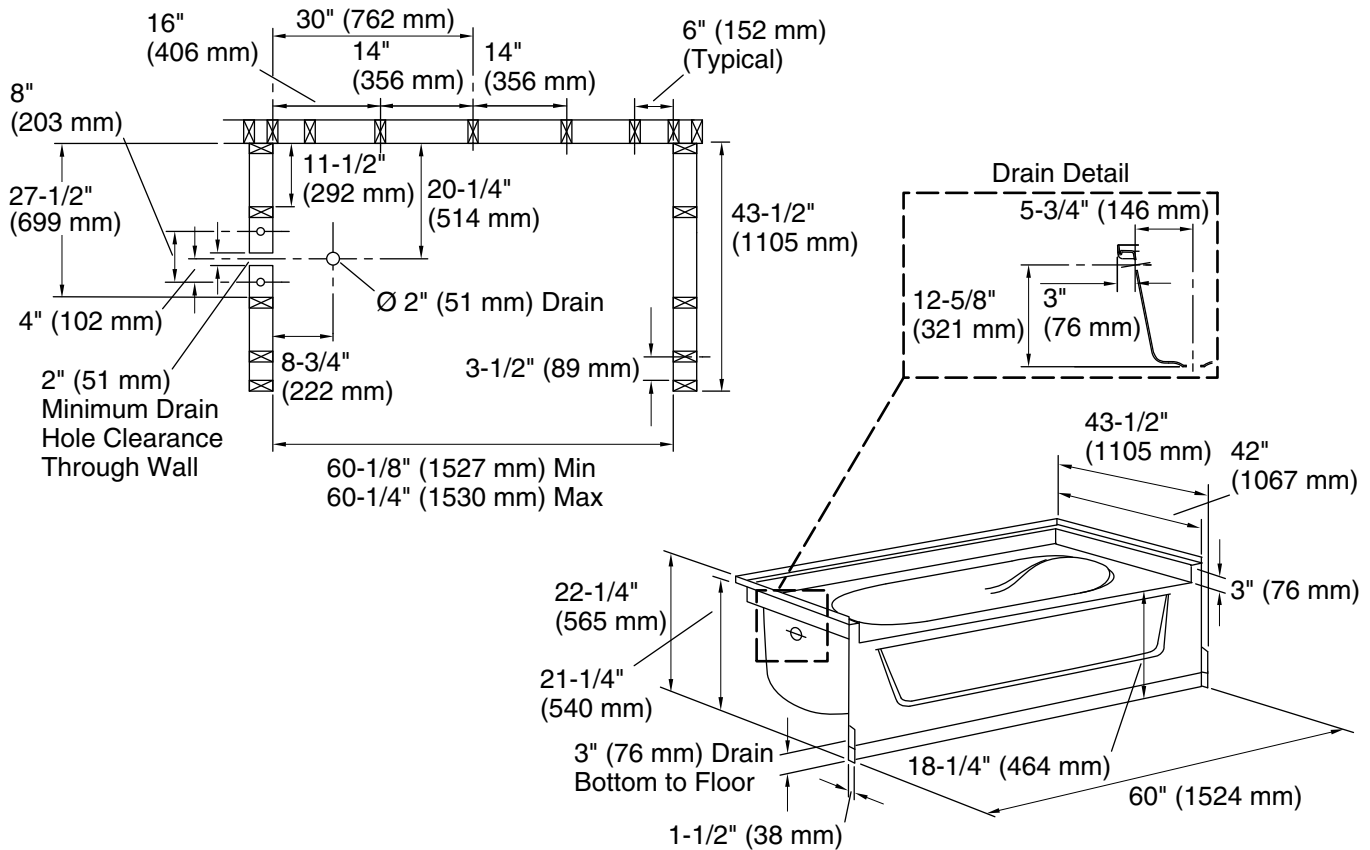

Material

- Made from solid Vikrell® material for strength, durability, and lasting beauty

Installation

- Alcove
- Left drain

Recommended Products/Accessories

- K-23726 Drain treatment
- 71114100 60" x 42" Vikrell® bath/shower wall set

For the most current Specification Sheet, go to www.sterlingplumbing.com.

3-31-2026 20:23 - US/CA

Technical Information

All product dimensions are nominal.

Drain location:	Left
Basin area, bottom:	40" x 27" (1016 mm x 686 mm)
Basin area, top:	52" x 35" (1321 mm x 889 mm)
Water depth:	11" (279 mm)
Water capacity:	55 gal (208.2 L)
Minimum flat for door:	3-1/4" (83 mm)
Maximum door width:	58-1/2" (1486 mm)