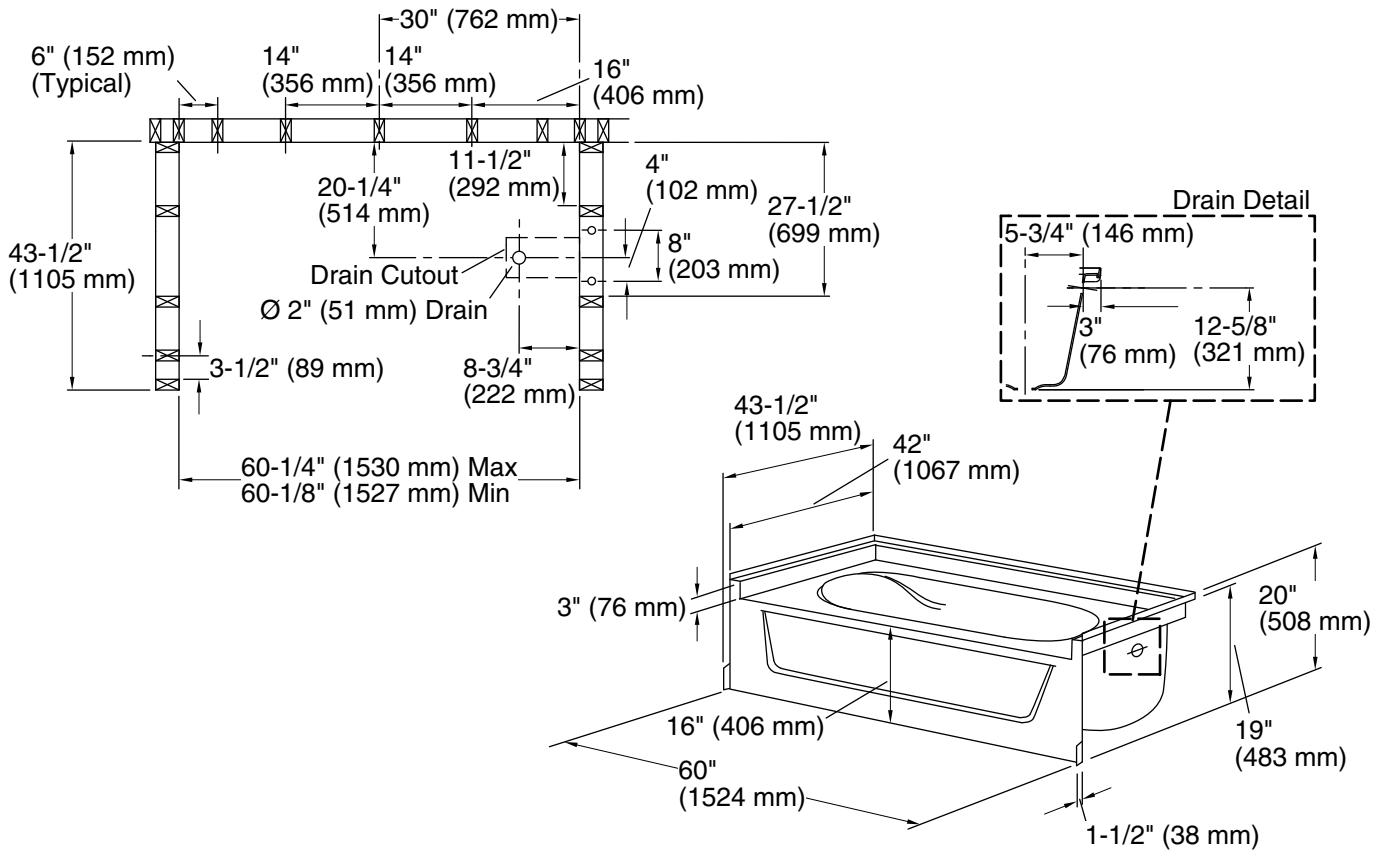

Installation

- Alcove
- Right drain

Recommended Products/Accessories

K-23726 Drain treatment
71114100 60" x 42" Vikrell® bath/shower wall set

ADA

Codes/Standards

CSA B45.5/IAPMO Z124
ASTM E162
ASTM E662
ADA
ICC/ANSI A117.1

3-21-2026 19:34 - US/CA

Technical Information

All product dimensions are nominal.

Drain location:	Right
Basin area, bottom:	40" x 27" (1016 mm x 686 mm)
Basin area, top:	52" x 35" (1321 mm x 889 mm)
Water depth:	11" (279 mm)
Water capacity:	55 gal (208.2 L)
Minimum flat for door:	3-1/4" (83 mm)
Maximum door width:	58-1/2" (1486 mm)