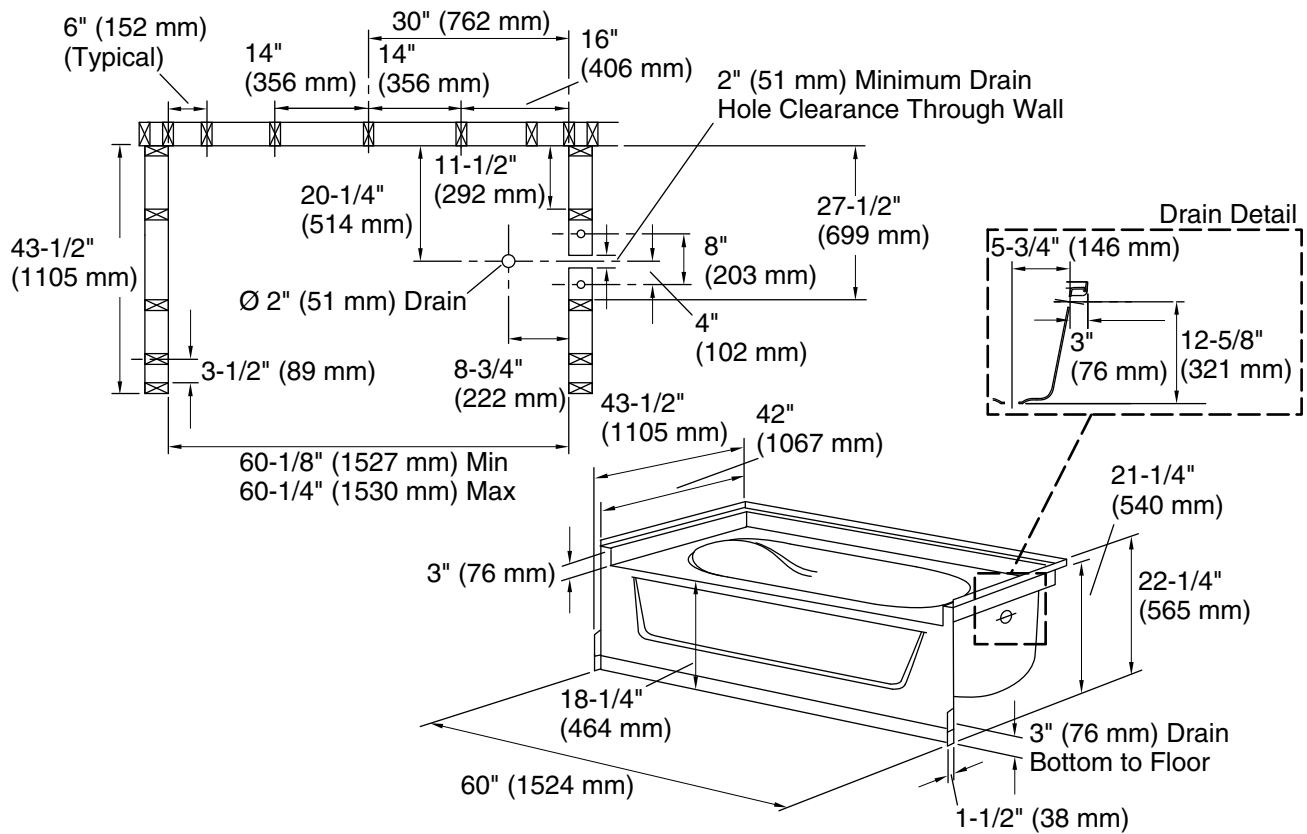

Material

- Made from solid Vikrell® material for strength, durability, and lasting beauty

Installation

- Alcove
- Right drain

Recommended Products/Accessories

K-23726 Drain treatment
71114100 60" x 42" Vikrell® bath/shower wall set

For the most current Specification Sheet, go to www.sterlingplumbing.com.

3-21-2026 19:34 - US/CA

Technical Information

All product dimensions are nominal.

| | |
|------------------------|------------------------------|
| Drain location: | Right |
| Basin area, bottom: | 40" x 27" (1016 mm x 686 mm) |
| Basin area, top: | 52" x 35" (1321 mm x 889 mm) |
| Water depth: | 11" (279 mm) |
| Water capacity: | 55 gal (208.2 L) |
| Minimum flat for door: | 3-1/4" (83 mm) |
| Maximum door width: | 58-1/2" (1486 mm) |