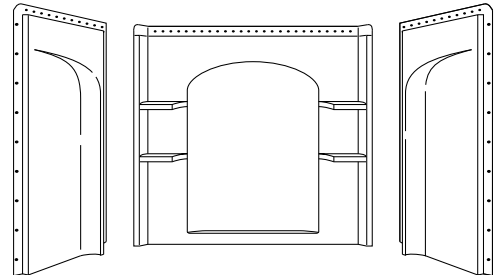

Ensemble™ Curve

60" x 32" Vikrell® bath/shower wall set
71224100

Features

- Three-piece tongue-and-groove walls with snap-together installation
- Corner shelves
- Compatible with Ensemble bath (71121110, 71121112, 71121117, 71121120, 71121122, 71121127, 76121110 or 76121120)
- Innovative Dry-Block™ seal and channeled water containment system form watertight seams

Material

- Made from solid Vikrell® material for strength, durability, and lasting beauty

Installation

- Caulk-free installation

Required Products/Accessories

71611110 60" x 32" Vikrell® alcove bath, left drain

All product dimensions are nominal.

Weight: 68.9 lbs (31.3 kg)

Maximum door width: 57-11/16" (1465 mm)

Notes

Install this product according to the installation instructions.