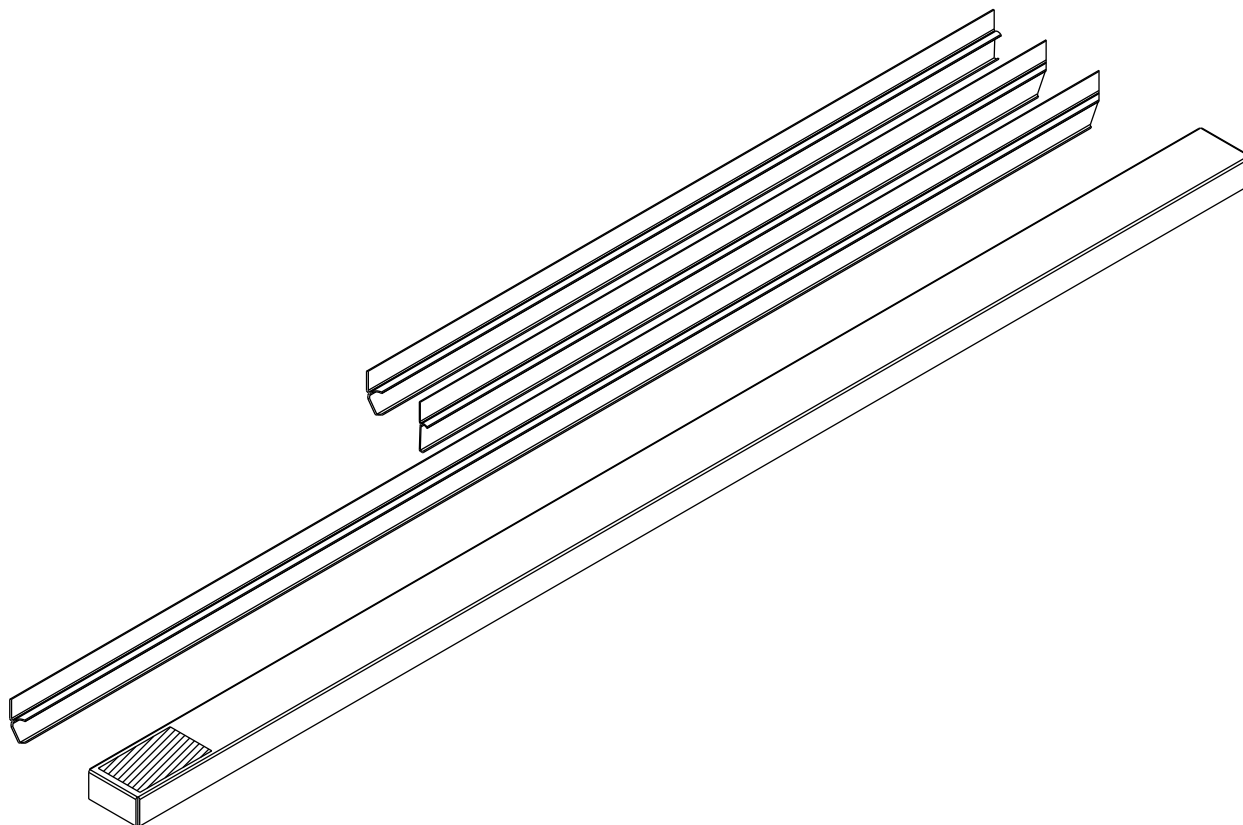

Technical Information

All product dimensions are nominal.

Material: Plastic

Notes

Measure your actual product for roughing-in details.