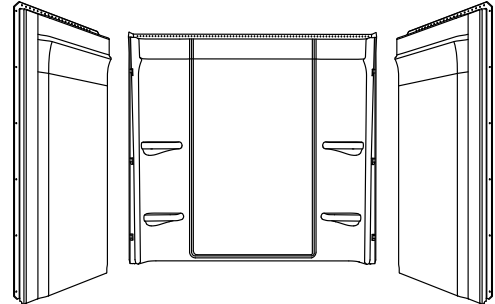

Medley®

60" x 32" Vikrell® bath/shower wall set with Aging in Place backerboards

71324106

Features

- Three-piece tongue-and-groove walls with snap-together installation
- High-gloss walls
- Corner shelves
- Aging in Place backerboards
- Must be installed with Ensemble bath (71121110, 71121112, 71121120 or 7112122)
- Innovative Dry-Block™ seal and channeled water containment system form watertight seams

Material

- Made from solid Vikrell® material for strength, durability, and lasting beauty

Installation

- Caulk-free installation

Required Products/Accessories

71611110 60" x 32" Vikrell® alcove bath, left drain

Technical Information

All product dimensions are nominal.

Weight: 83 lbs (37.6 kg)

Maximum door width: 57-11/16" (1465 mm)

Notes

Install this product according to the installation instructions.