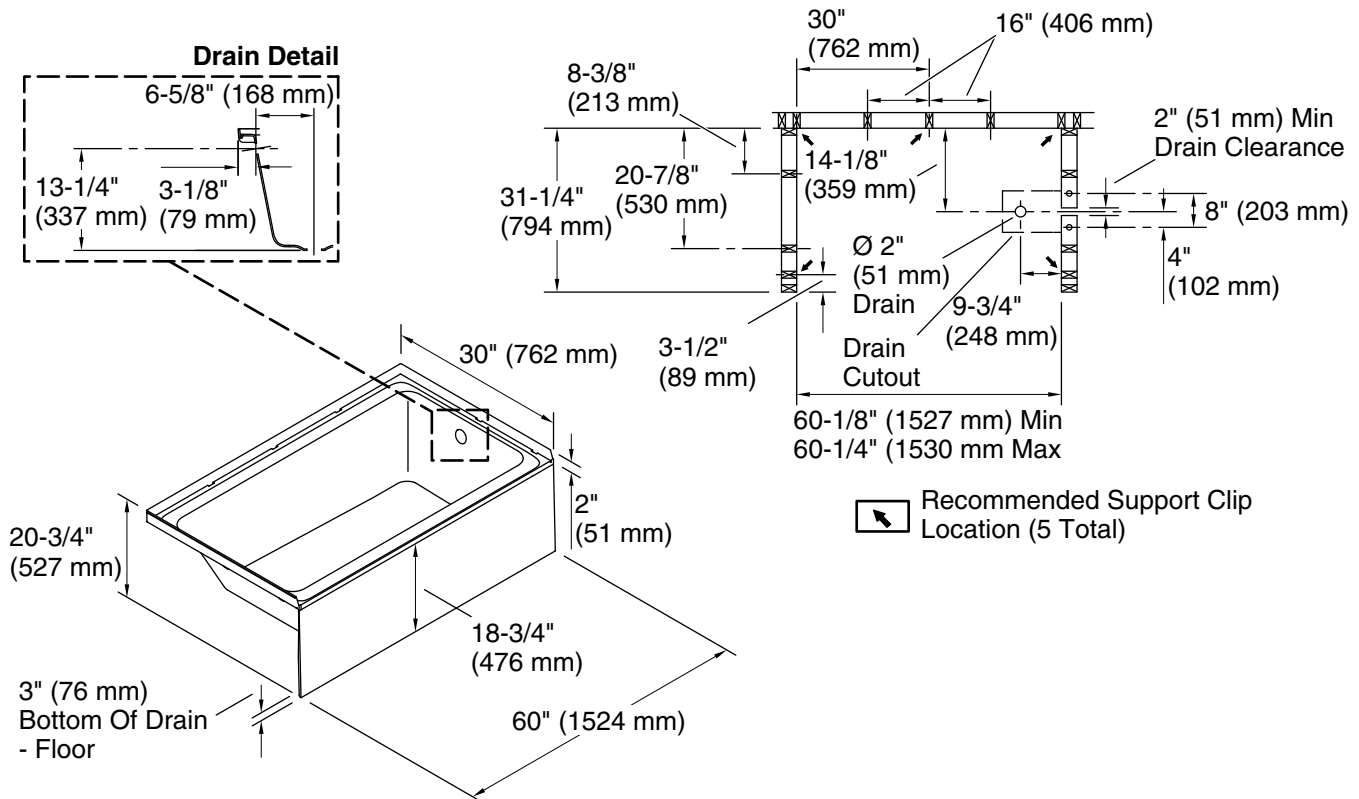

Material

- Made from solid Vikrell® material for strength, durability, and lasting beauty

Installation

- Alcove
- Right drain
- Above-floor-drain (AFD) rough-in

Recommended Products/Accessories

- 71607104 16" x 22" bath seat
- 71374100 60" x 30" Vikrell® bath/shower wall set
- 71474100 60" x 30" Vikrell® bath/shower wall set
- 71574100 60" x 30" Vikrell® bath/shower wall set

Available Colors/Finishes

Color tiles intended for reference only.

Color Code Description

	0	White
--	---	-------

Technical Information

All product dimensions are nominal.

Drain location:	Right
Basin area, bottom:	44-1/2" x 20" (1130 mm x 508 mm)
Basin area, top:	53" x 22-1/2" (1346 mm x 572 mm)
Weight:	57.5 lbs (26.1 kg)
Water depth:	11-1/4" (286 mm)
Water capacity:	45.5 gal (172.2 L)