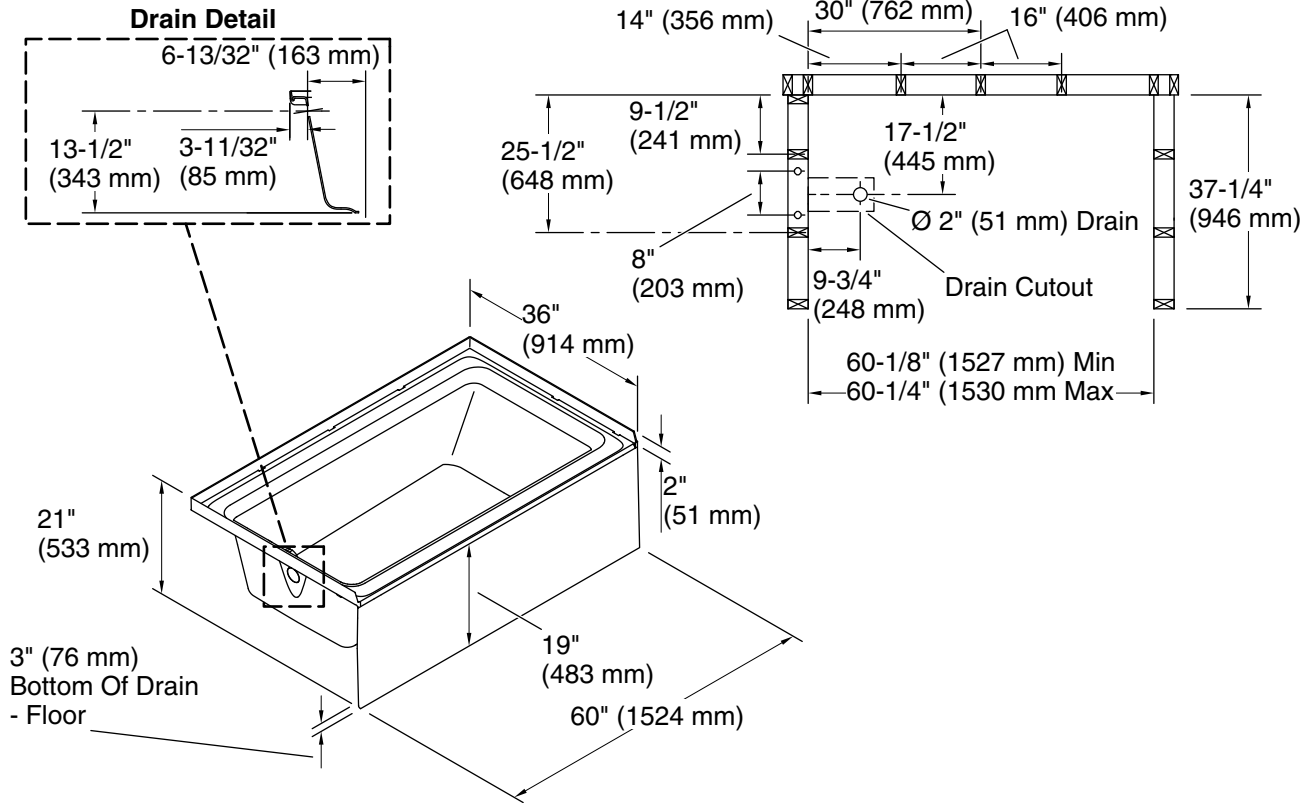

Material

- Made from solid Vikrell® material for strength, durability, and lasting beauty

Installation

- Alcove
- Left drain
- Above-floor-drain (AFD) rough-in

Recommended Products/Accessories

- 71607104 16" x 22" bath seat
- 71504100 60" x 36" Vikrell® bath/shower wall set

For the most current Specification Sheet, go to www.sterlingplumbing.com.

4-27-2026 13:30 - US/CA

Technical Information

All product dimensions are nominal.

Drain location:	Left
Basin area, bottom:	45" x 22-1/2" (1143 mm x 572 mm)
Basin area, top:	53" x 26-1/2" (1346 mm x 673 mm)
Weight:	64.12 lbs (29.1 kg)
Water depth:	11-1/2" (292 mm)
Water capacity:	53.3 gal (201.8 L)
Minimum flat for door:	3" (76 mm)