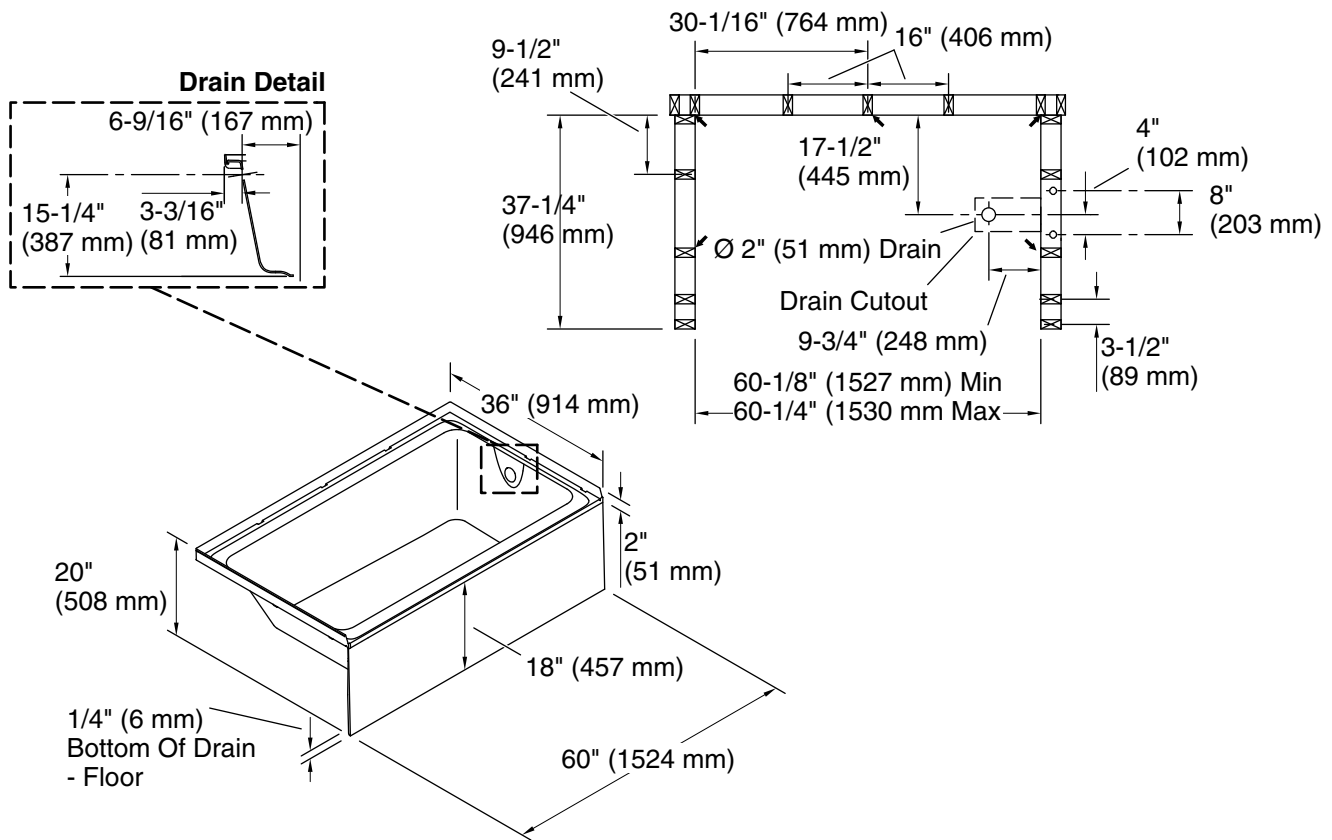

Material

- Made from solid Vikrell® material for strength, durability, and lasting beauty

Installation

- Alcove
- Right drain

Recommended Products/Accessories

- 71504100 60" x 36" Vikrell® bath/shower wall set (Qty 2)
- 71607104 16" x 22" bath seat

Available Colors/Finishes

Color tiles intended for reference only.

Color Code Description

	0	White
--	---	-------

Technical Information

All product dimensions are nominal.

Drain location:	Right
Basin area, bottom:	44" x 22" (1118 mm x 559 mm)
Basin area, top:	53" x 26-1/2" (1346 mm x 673 mm)
Weight:	63 lbs (28.6 kg)
Water depth:	13-1/4" (337 mm)
Water capacity:	61 gal (230.9 L)
Minimum flat for door:	3" (76 mm)