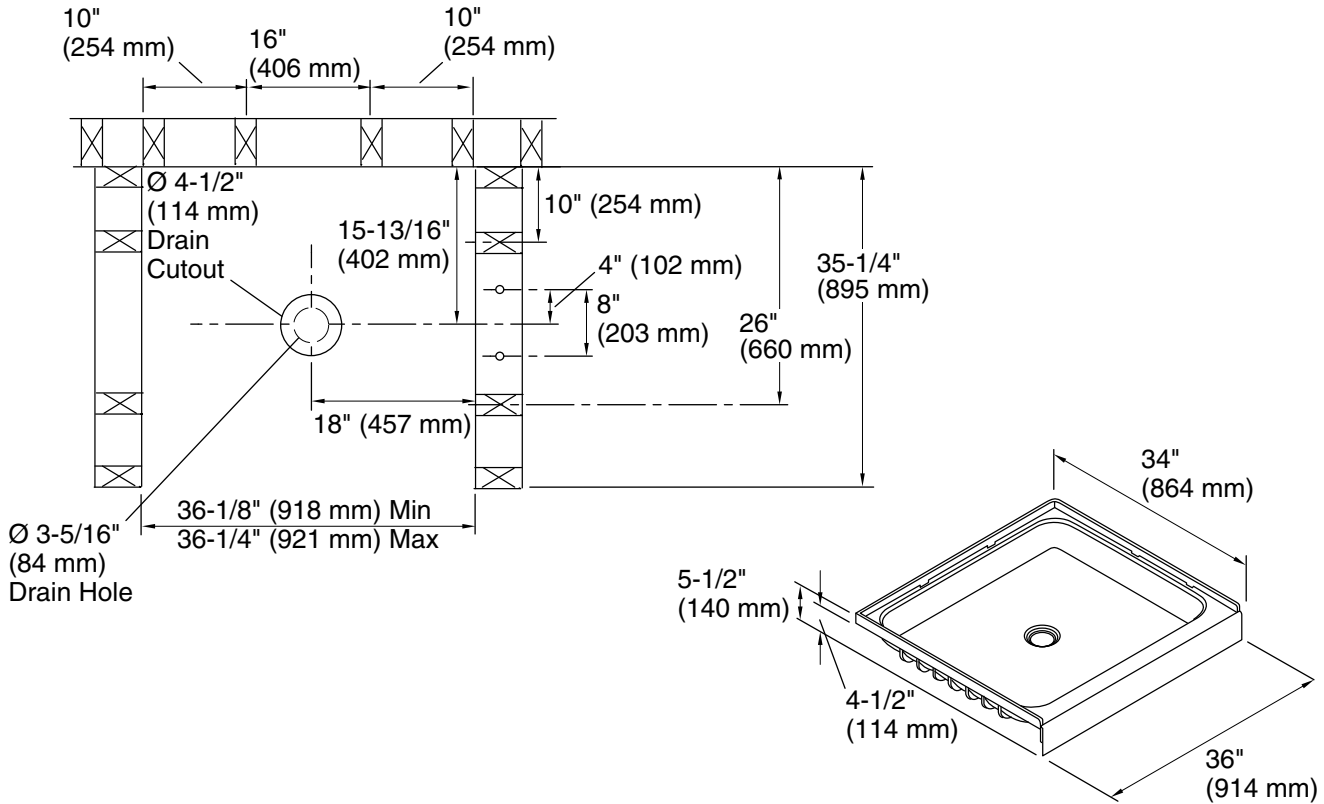

Ensemble™

36" x 34" Vikrell® shower base, center drain
72101100

Features

- 4-1/2" (114 mm) threshold
- Durable high-gloss finish with molded-in textured floor
- Suitable for tile-down applications
- Compatible with Ensemble™ tile complete wall set and Ensemble™ curve complete wall set (Series 7210 and 7220)

	0	White
---	---	-------

Technical Information

All product dimensions are nominal.

Drain location: Center

Minimum flat for 3" (76 mm)
door:

Notes

Install this product according to the installation instructions.