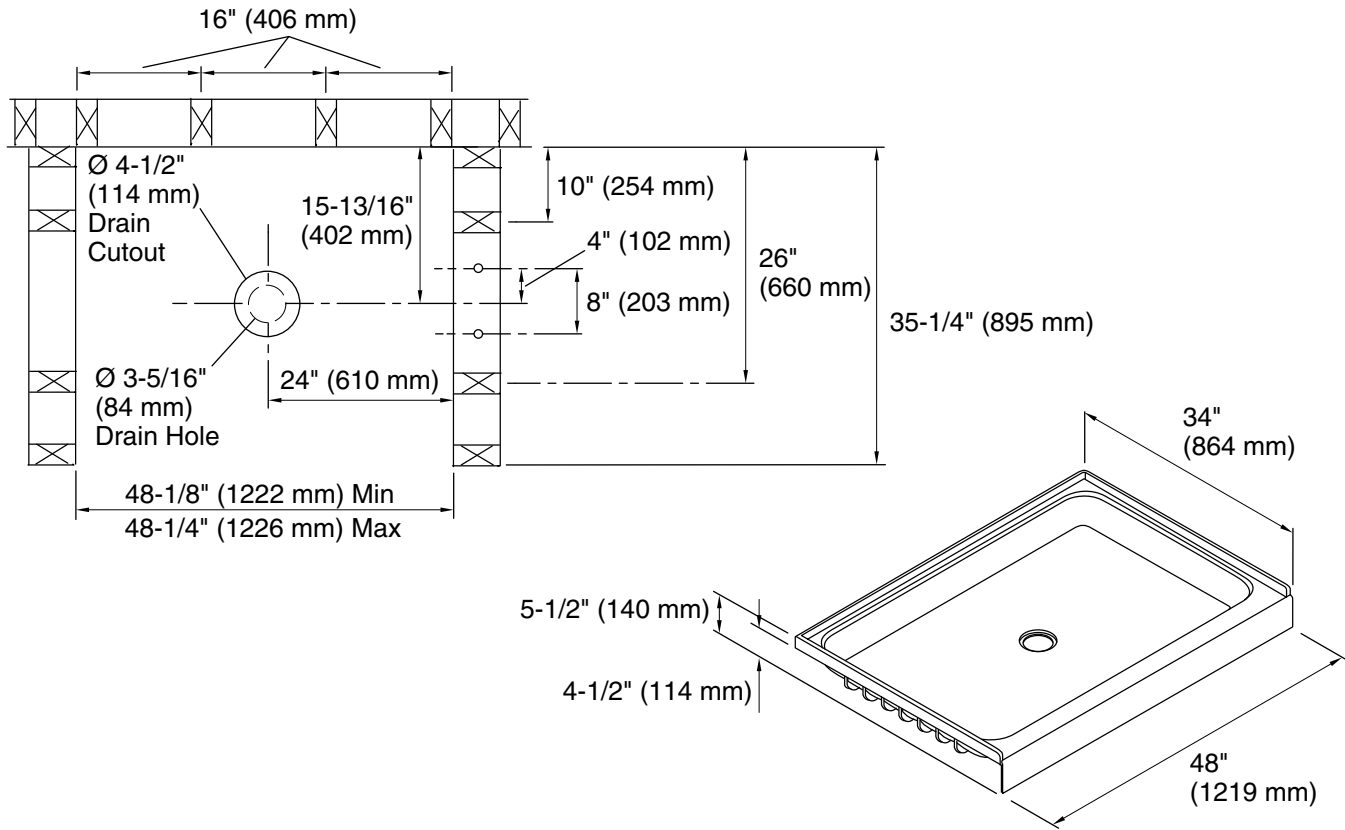

Ensemble™

48" x 34" Vikrell® shower base, center drain
72121100

Features

- 4-1/2" (114 mm) threshold
- Durable high-gloss finish with molded-in textured floor
- Suitable for tile-down applications

Material

4-10-2026 22:49 - US/CA

Technical Information

All product dimensions are nominal.

Drain location: Center
Minimum flat for door: 3" (76 mm)

Notes

Install this product according to the installation instructions.
Studs should be positioned roughly as shown.
Double studding is recommended for pivot shower door installations.