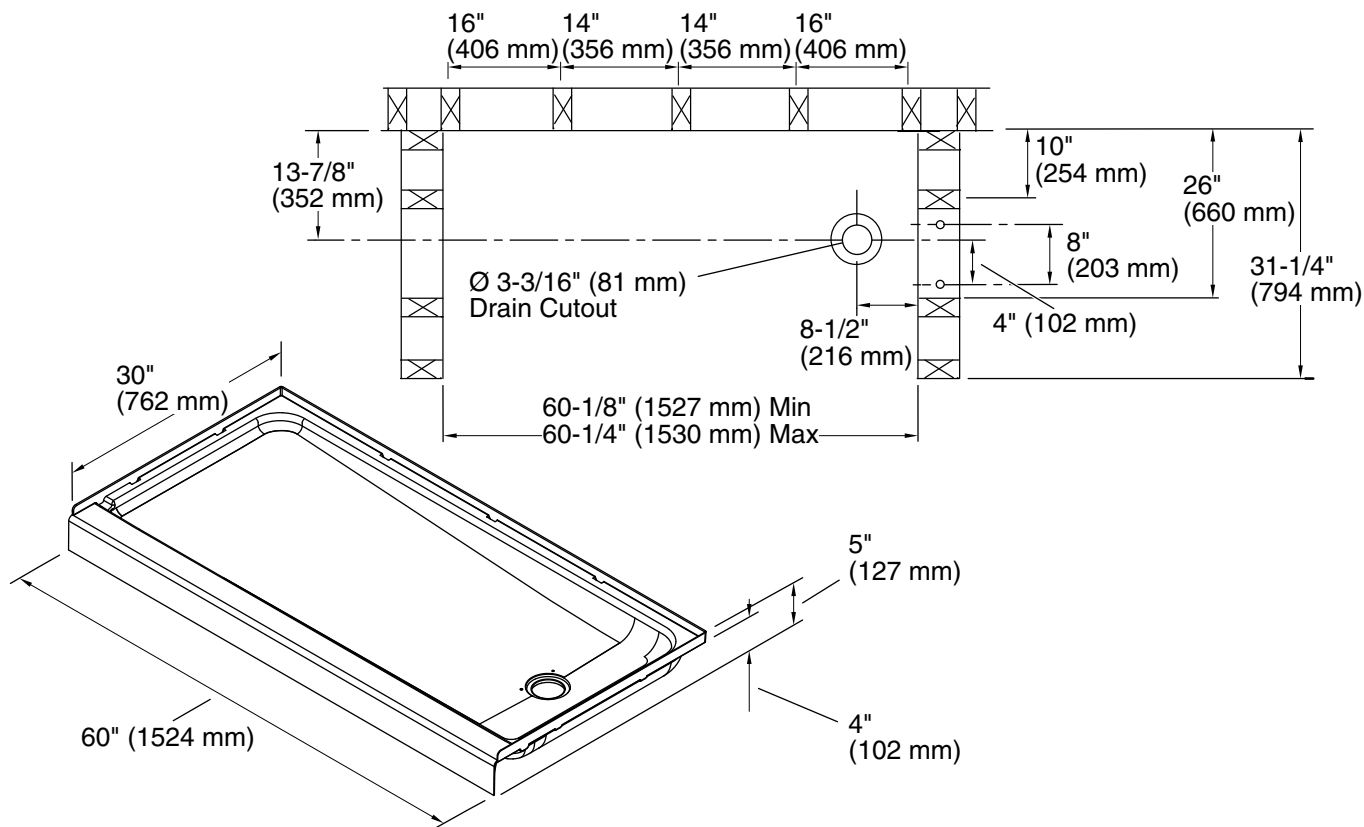

3-21-2026 20:06 - US/CA

Technical Information

All product dimensions are nominal.

- Drain location: Right
- Basin area, top: 57" x 24-3/8" (1448 mm x 619 mm)
- Weight: 38 lbs (17.2 kg)
- Minimum flat for door: 3" (76 mm)