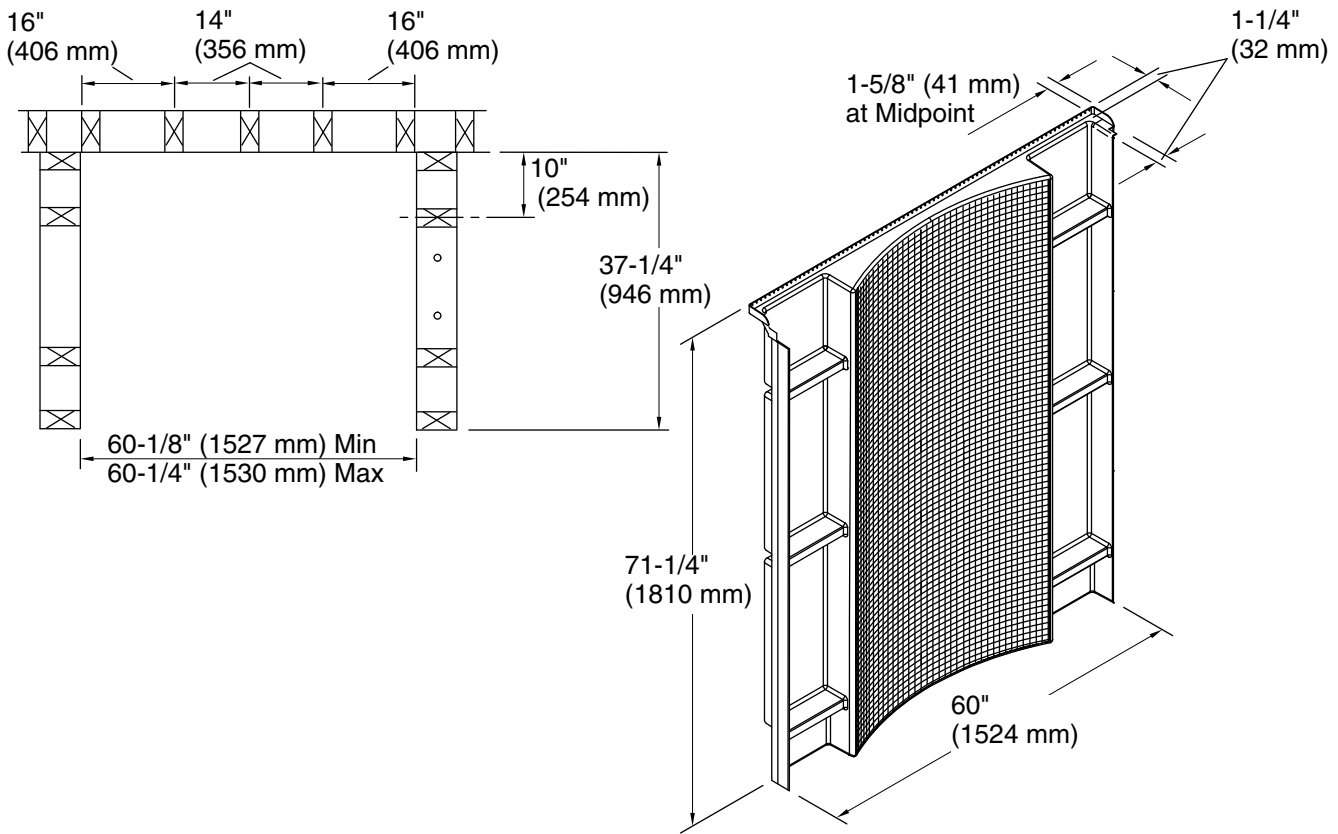

Accord®
60" Vikrell® shower back wall
72272100

Features

- 60" (1524 mm) back wall
- High-gloss finish provides a smooth, shiny surface that is easy to clean
- Install with 72245100 wall set and 72271100 shower base

For the most current Specification Sheet, go to www.sterlingplumbing.com.

3-21-2026 20:06 - US/CA

Technical Information

All product dimensions are nominal.

Maximum door height: 72" (1829 mm)

Maximum door width: 56-5/8" (1438 mm)