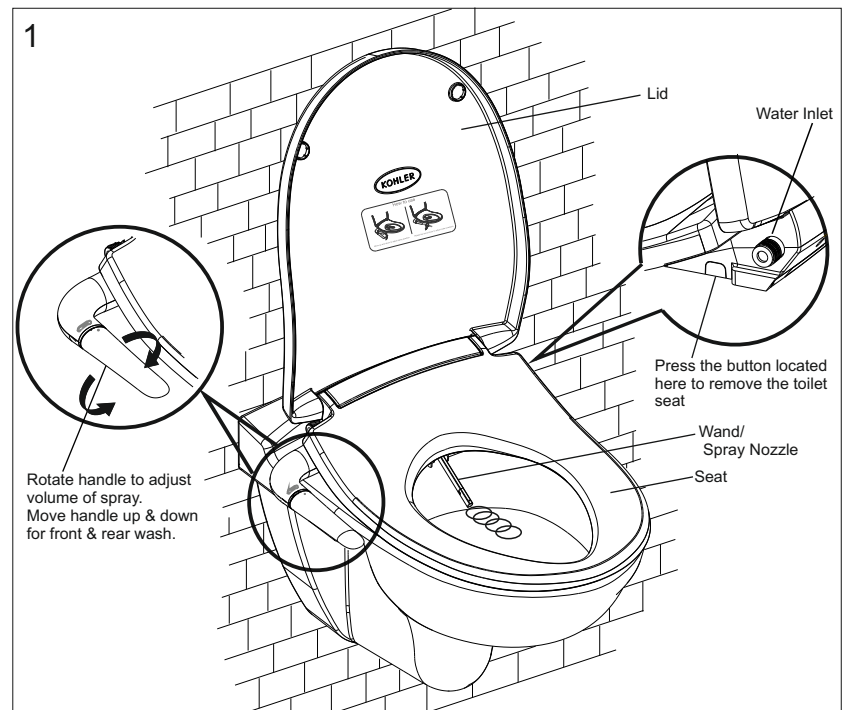

**ORDERING INFORMATION**

- 1. PURETIDE™ Toilet Seat with Bidet functionality.....K-72757IN
- 2. Odeon Wall Hung bowl with Puretide™ bidet seat.....K-6301IN  
Includes Odeon™ Wall-Hung Toilet Bowl.....K-8750IN  
Includes Puretide™ bidet Seat.....K-72757IN
- 3. Odeon Wall Hung with external tank with Puretide™ bidet seat.....K-6302IN  
Includes Odeon™ Wall-Hung Toilet Bowl.....K-17662IN  
Includes Odeon™ Dual Flush Tank for Wall Hung Bowl.....K-17663IN  
Includes Puretide™ bidet Seat.....K-72757IN

**LAYOUT OF PURETIDE™**

Figure 1

**INSTALLATION GUIDELINE**

**A) Installation of the toilet seat**

**B) Installation of the Hose pipe**

**CAUTION :** After connecting the hose pipe to one inlet, close the inlet on the opposite side with the nut provided.