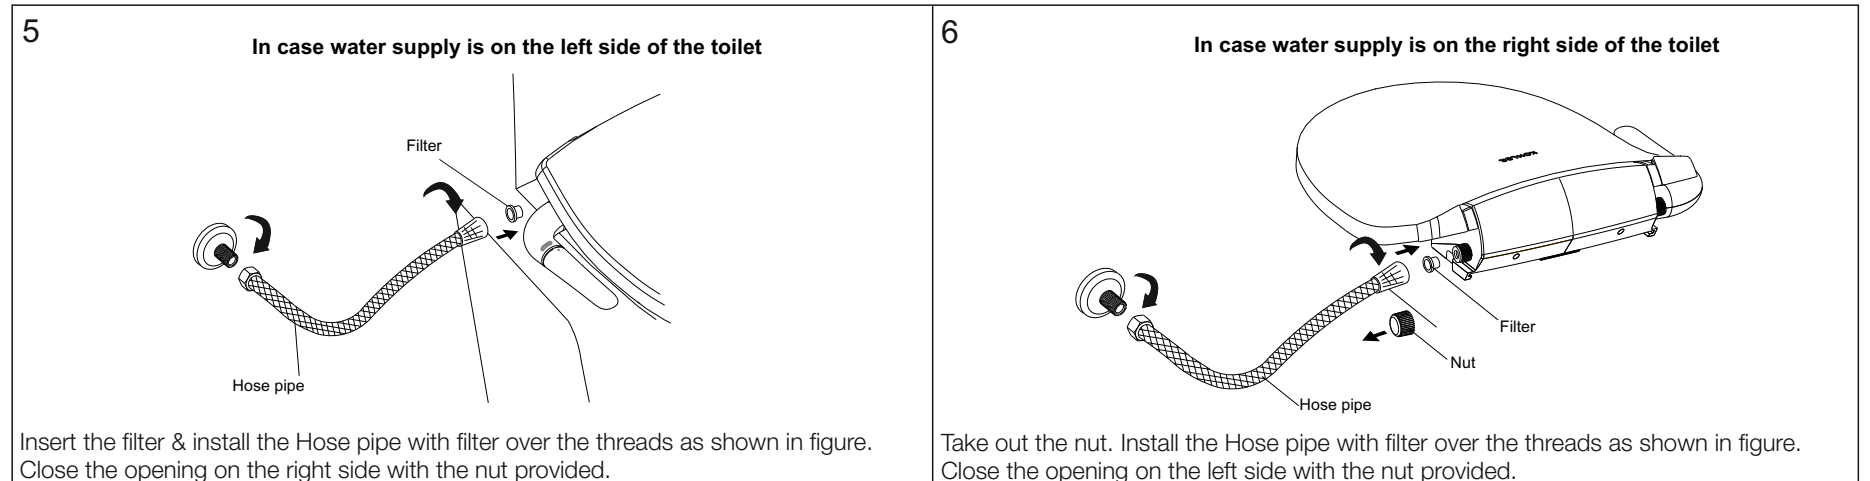

**LAYOUT OF PURETIDE™**

Figure 1

**INSTALLATION GUIDELINE**

**A) Installation of the toilet seat**

**B) Installation of the Hose pipe**

**CAUTION :** After connecting the hose pipe to one inlet, close the inlet on the opposite side with the nut provided.