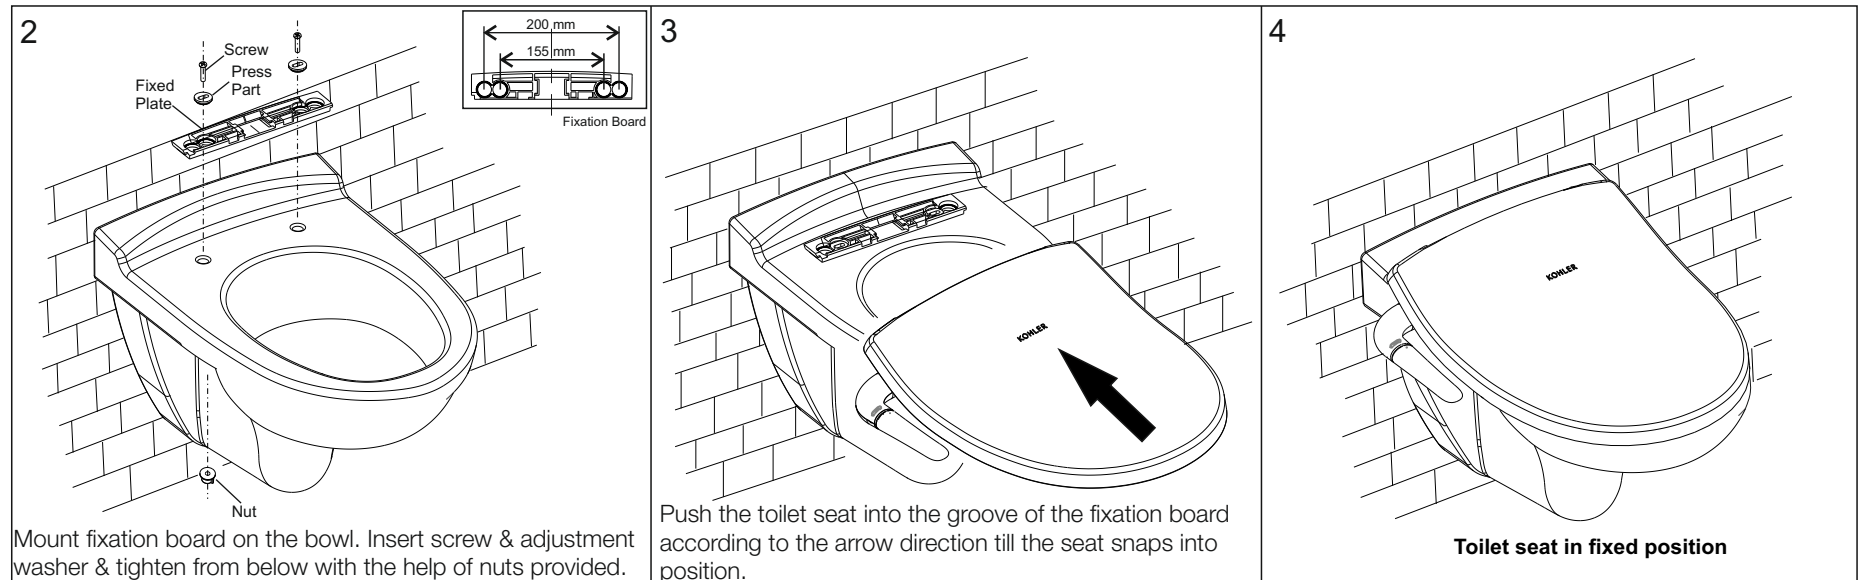

**ORDERING INFORMATION**

- 1. PURETIDE™ Toilet Seat with Bidet functionality.....K-72757IN
- 2. Odeon Wall Hung bowl with Puretide™ bidet seat.....K-6301IN  
Includes Odeon™ Wall-Hung Toilet Bowl.....K-8750IN  
Includes Puretide™ bidet Seat.....K-72757IN
- 3. Odeon Wall Hung with external tank with Puretide™ bidet seat.....K-6302IN  
Includes Odeon™ Wall-Hung Toilet Bowl.....K-17662IN  
Includes Odeon™ Dual Flush Tank for Wall Hung Bowl.....K-17663IN  
Includes Puretide™ bidet Seat.....K-72757IN

**LAYOUT OF PURETIDE™**

Figure 1

**INSTALLATION GUIDELINE**

**A) Installation of the toilet seat**

**B) Installation of the Hose pipe**

**CAUTION :** After connecting the hose pipe to one inlet, close the inlet on the opposite side with the nut provided.