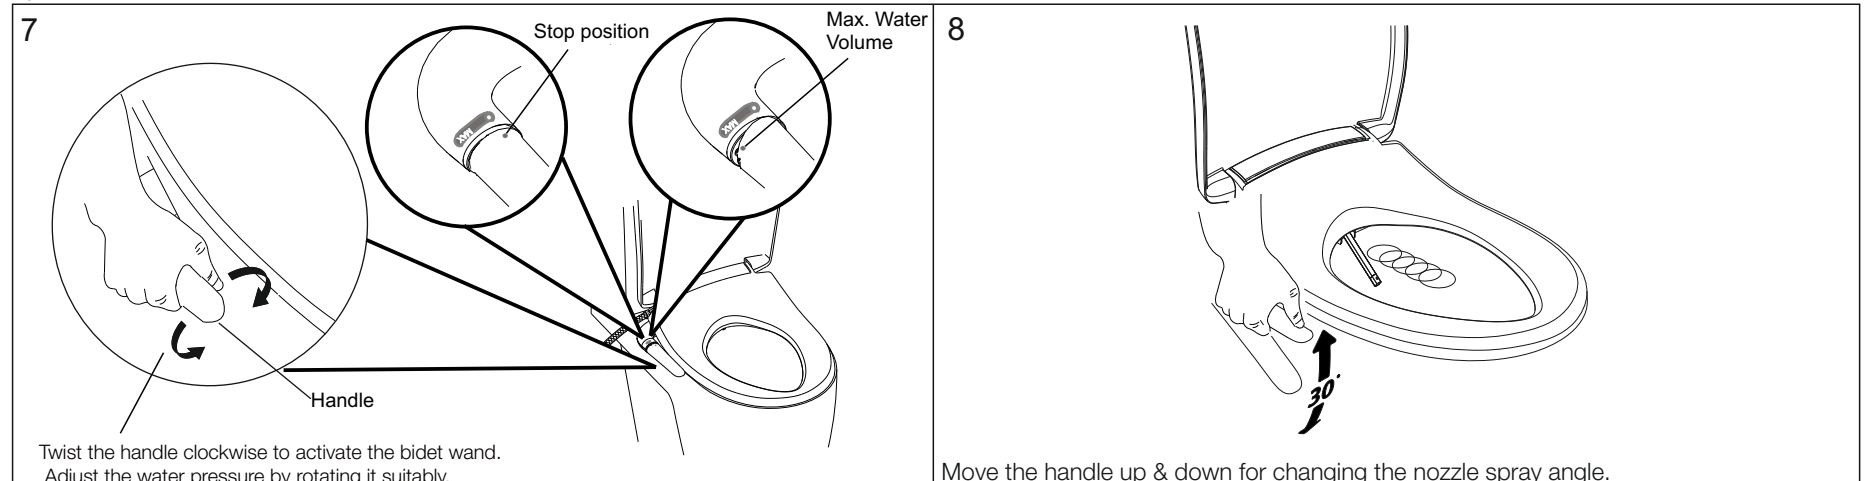

C) Instructions for Use