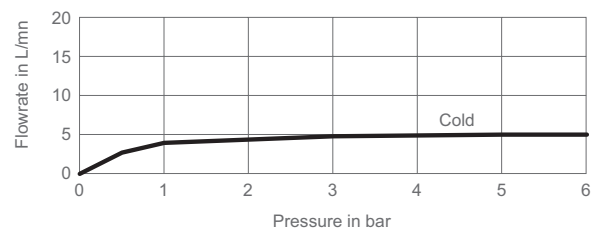

Minimum Pressure: 0.5 bar

Product Weight (kg): 4.0 Cross Handle
4.0 Lever Handle

Fixings Included: Yes

Guarantee (Years): 5

Flow Diagram

Additional Information: KOHLER® finishes resist corrosion and tarnishing, whilst solid brass construction ensures durability and reliability.