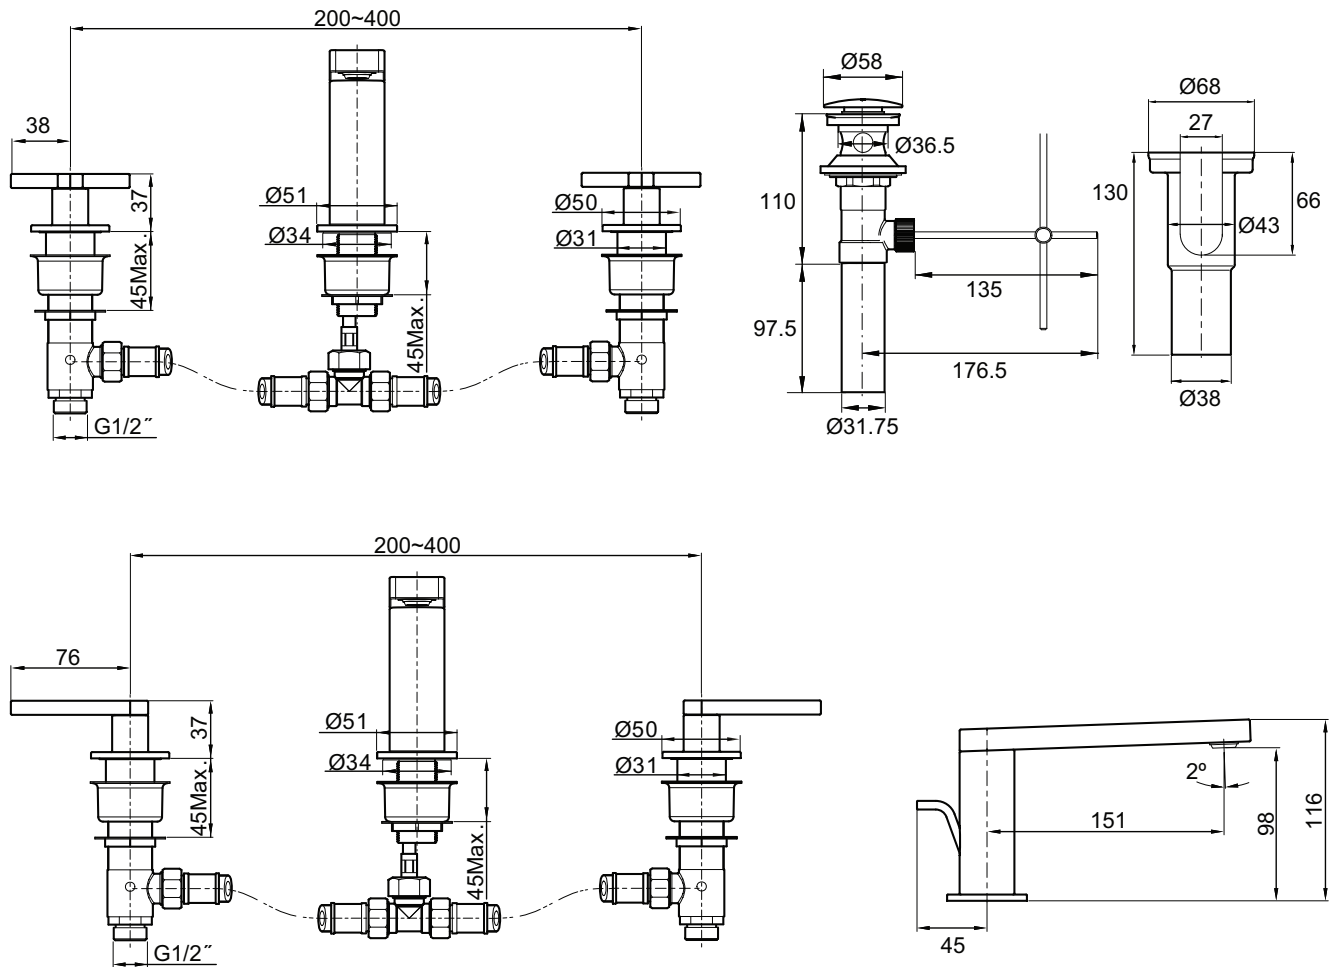

Composed 2-Handle 3-Hole Basin Mixer

73060W-3 / 73060W-4

Product Description: Composed 2-handle 3-hole basin mixer

73060W-3 Cross Handle
73060W-4 Lever Handle

Colour/Finish: Polished Chrome

Material: Brass Body

Minimum Pressure: 0.5 bar

Product Weight (kg): 4.0 Cross Handle
4.0 Lever Handle

Fixings Included: Yes

Guarantee (Years): 5

Flow Diagram

Additional Information: KOHLER® finishes resist corrosion and tarnishing, whilst solid brass construction ensures durability and reliability.

Dimensions (mm): Shown on next page

kiwa

Kohler UK

Sales and Technical: +44 (0) 800 001 4466

info@kohler.co.uk

www.KOHLER.co.uk

THE BOLD LOOK
OF **KOHLER**®

Composed 2-Handle 3-Hole Basin Mixer

73060W-3 / 73060W-4

Dimensions (mm)

Kohler UK

Sales and Technical: +44 (0) 800 001 4466

info@kohler.co.uk

www.KOHLER.co.uk

THE BOLD LOOK
OF **KOHLER**®